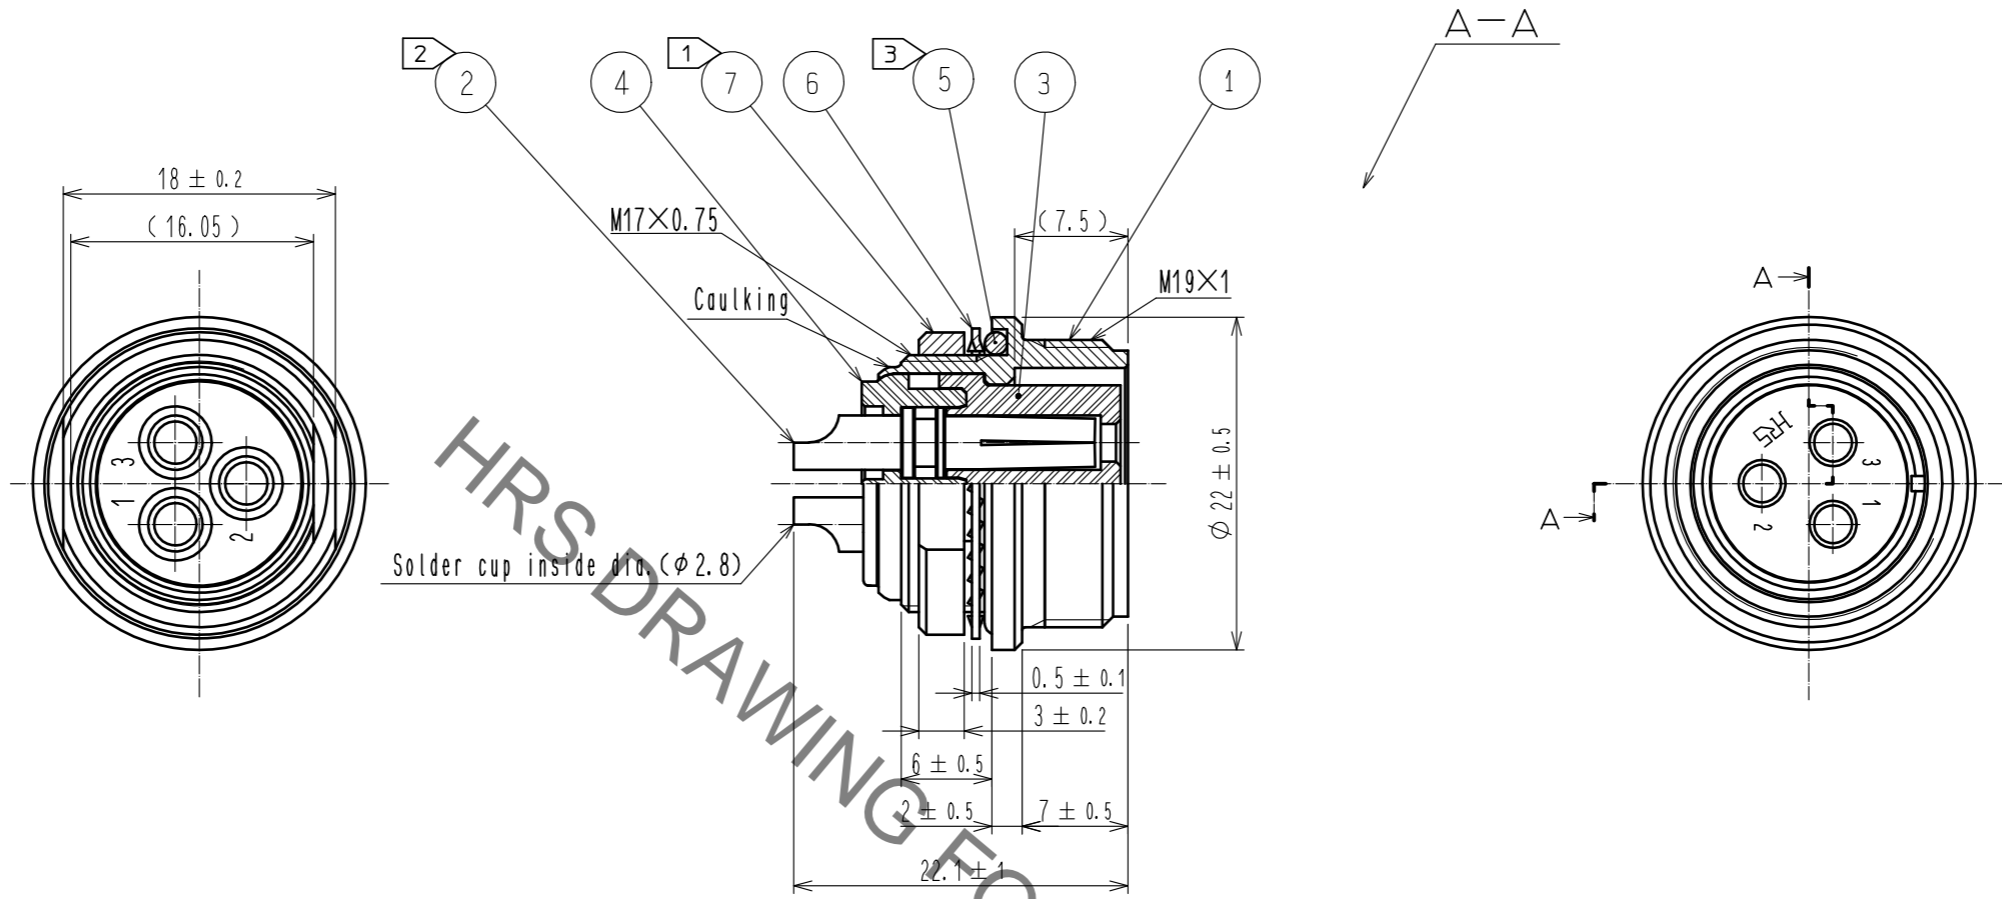

- Notes
- ① The recommended clamp torque of ref. No. ⑦ : 3 N·m.
LOCTITE 243, HENKEL JAPAN or equivalent is recommended to prevent ref. No. ⑦ from loosening.
 - ② The direction of ref. No. ② is an example.
 - ③ When mounted on chassis, be careful reference No. ⑤ is fitted into the indicates groove any biting.

4	Diallyl phthalate	(Black) UL94V-0			
3	Diallyl phthalate	(Black) UL94V-0	7	Brass	Nickel plating
2	Phosphor bronze	Surface: Gold plating 0.2μm min. Under: Nickel plating 3μm min.	6	Phosphor bronze	Nickel plating
1	Zinc alloy	Chrome plating	5	Silicone rubber	(Black)
NO.	MATERIAL	FINISH . REMARKS	NO.	MATERIAL	FINISH . REMARKS
UNITS	mm	SCALE	2 : 1	COUNT	2
DESCRIPTION OF REVISIONS			DESIGNED	CHECKED	DATE
DIS-C-00007456			TY. SUZUKI	HY. KOBAYASHI	20210806
APPROVED : SU. OBARA		20160316	DRAWING NO. EDC-111078-72-00		
CHECKED : HY. KOBAYASHI		20160316	PART NO. RM15WTRZ-3S(72)		
DESIGNED : DS. MATSUNE		20160316	CODE NO. CL0109-1638-1-72		
DRAWN : DS. MATSUNE		20160316	1/1		