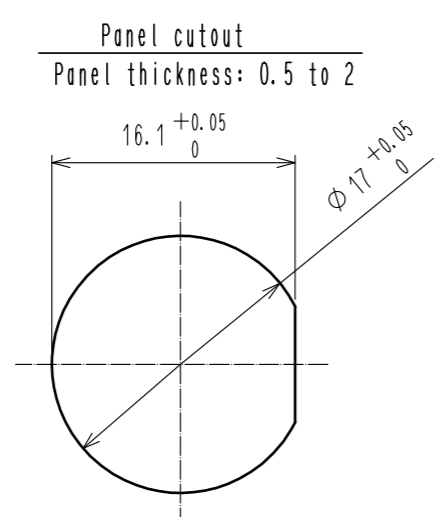

- Notes
- ① The recommended clamp torque of ref. No. ⑦ : 3 N·m.
LOCTITE 243, HENKEL JAPAN or equivalent is recommended to prevent ref. No. ⑦ from loosening.
 - ② The direction of ref. No. ② is an example.
 - ③ When mounted on chassis, be careful reference No. ⑤ is fitted into the indicates groove any biting.