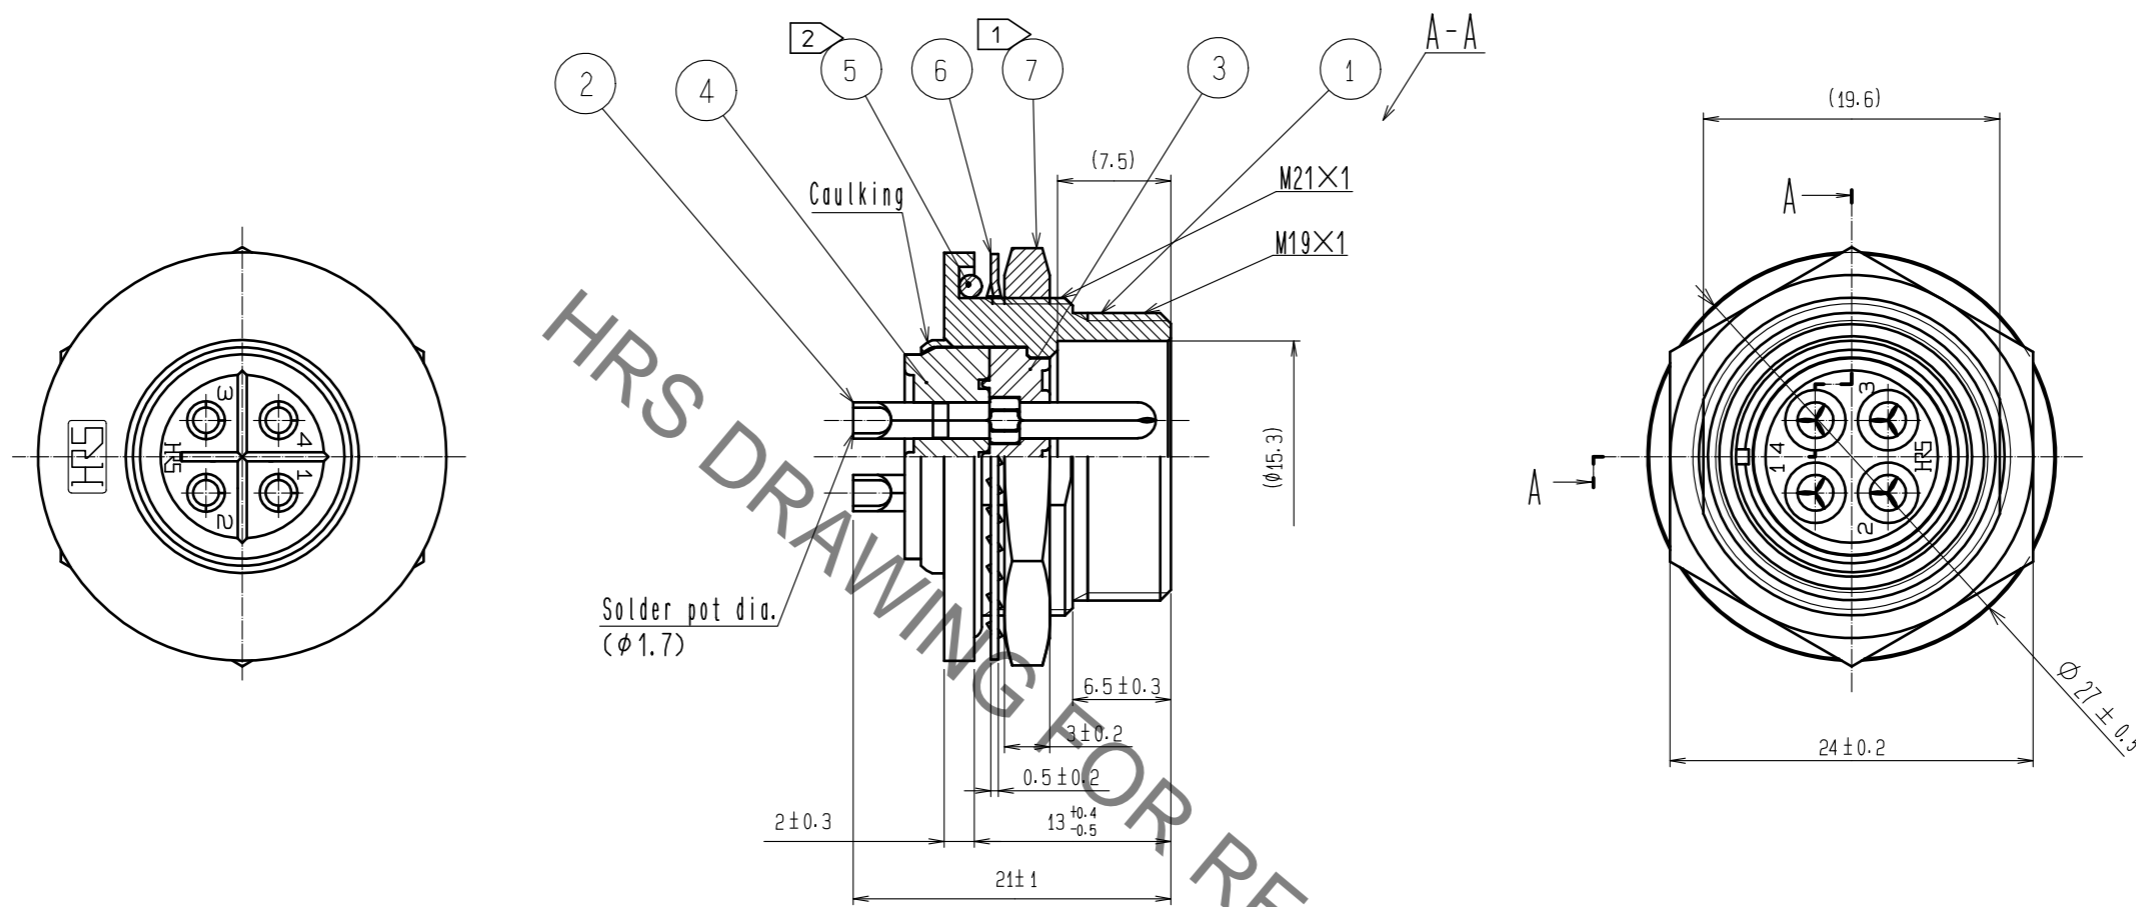

- Notes
- ① The recommended clamp torque of ref. No. ⑦ : 3 N·m.
LOCTITE 243, HENKEL JAPAN or equivalent is recommended to prevent ref. No. ⑦ from loosening.
 - ② When mounted on chassis, be careful reference No. ⑤ is fitted into the indicates groove any biting.
 - ③ Plating
Surface : Gold 0.2 μm min.
Under plating : Nickel 3 μm min.

4	Diallyl phthalate	(Black) UL94V-0			
3	Diallyl phthalate	(Black) UL94V-0	7	Brass	Nickel plating
2	Copper alloy	③	6	Phosphor bronze	Nickel plating
1	Zinc alloy	Chrome plating	5	Silicone rubber	(Black)
部番	材質	処理, 備考	部番	材質	処理, 備考
UNITS mm		SCALE 2 : 1	△の数	訂正記事	設計
HRS HIROSE ELECTRIC CO., LTD.		承認 : HY. KOBAYASHI 16.01.22	図番 : EDC-110769-72-00		
		検 査 : HY. KOBAYASHI 16.01.22	製品名 : RM15WTRZA-4P(72)		
		設 計 : KN. IKEHARA 16.01.22	製品コード : CL109-1653-5-72		
		製 図 : KN. IKEHARA 16.01.22			