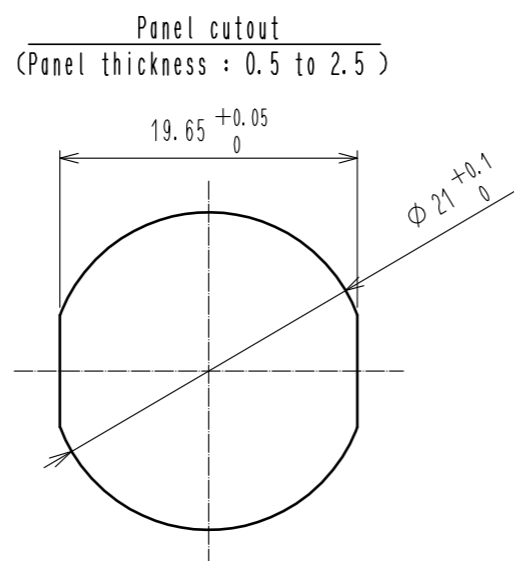

- Notes
- ① The recommended clamp torque of ref. No. ⑦ : 3 N·m.
LOCTITE 243, HENKEL JAPAN or equivalent is recommended to prevent ref. No. ⑦ from loosening.
 - ② When mounted on chassis, be careful reference No. ⑤ is fitted into the indicates groove any biting.
 - ③ Plating
Surface : Gold 0.2 μm min.
Under plating : Nickel 3 μm min.