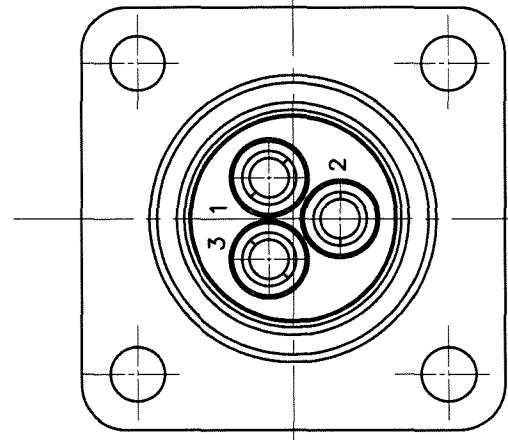

COUNT	DESCRIPTION OF REVISIONS	BY	CHKD	DATE	COUNT	DESCRIPTION OF REVISIONS	BY	CHKD	DATE
△					△				
△					△				
△					△				

2 FIG.-1 REF.NO. 7 PANEL CUTOUT

NOTES
 1 THE DIRECTION OF SOLDER CUP, REF. NO. 2 IS AN EXAMPLE. WHEN WATERPROOFING WITH PANEL, USE REF. NO. 7 (O-RING).
 2 THE DIMENSION OF ATTACHING REF. NO. 7 TO A PANEL IS SHOWN IN FIG-1. WHEN MOUNTED ON CHASSIS, BE CAREFUL THAT REFERENCE NO. 7 IS FITTED INTO THE INDICATED GROOVE WITHOUT ANY BITING.

CODE NO. (OLD) CL	DRAWN <i>M. Sato</i> 07.03.20	DESIGNED <i>T. Komatsu</i> 07.03.20	CHECKED <i>M. Sato</i> 07.03.20	APPROVED <i>M. Sato</i> 07.03.20	RELEASED ..
DRAWING NO. EDC3-111252-72		PART NO. RM15WTRZB-3PA(72)			
SCALE 2 : 1	UNITS mm		CODE NO. CL109-1692-7-72		1/1