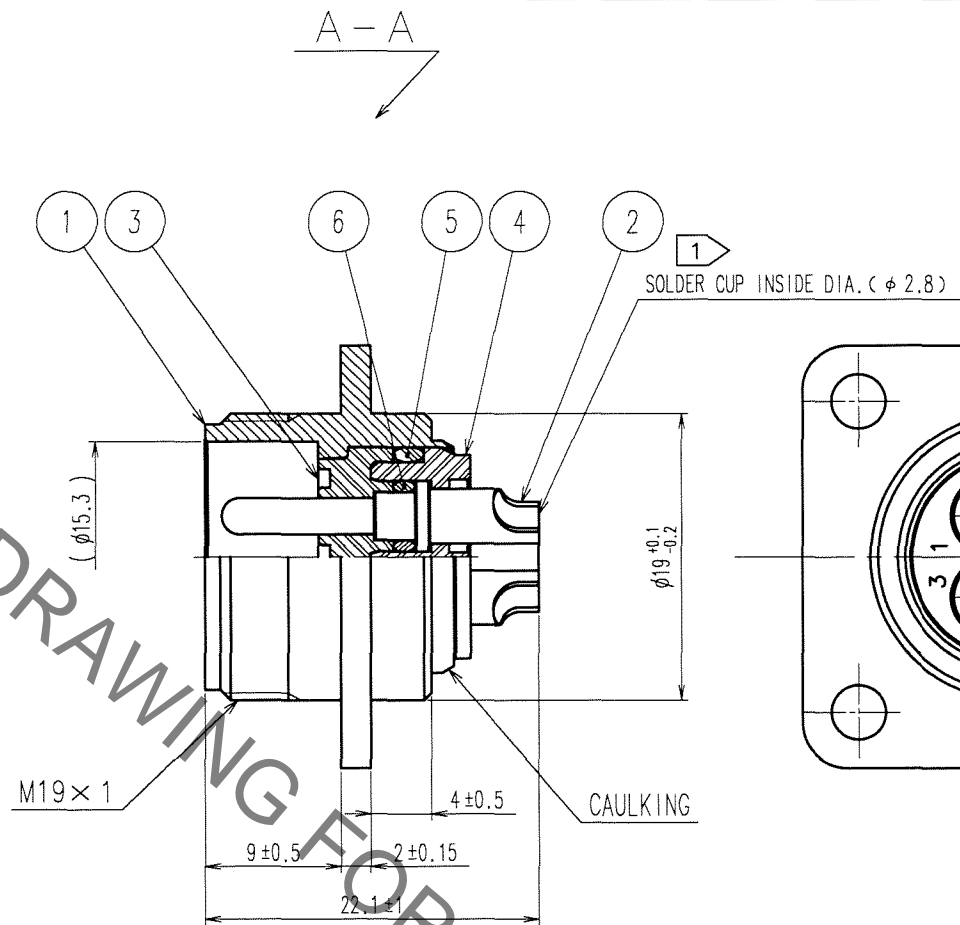

COUNT	DESCRIPTION OF REVISIONS	BY	CHKD	DATE	COUNT	DESCRIPTION OF REVISIONS	BY	CHKD	DATE
△					△				
△					△				
△					△				

2 FIG.-1 REF.NO. 7 PANEL CUTOUT

NOTES
 1 THE DIRECTION OF SOLDER CUP, REF. NO. 2 IS AN EXAMPLE. WHEN WATERPROOFING WITH PANEL, USE REF. NO. 7 (O-RING).
 2 THE DIMENSION OF ATTACHING REF. NO. 7 TO A PANEL IS SHOWN IN FIG-1. WHEN MOUNTED ON CHASSIS, BE CAREFUL THAT REFERENCE NO. 7 IS FITTED INTO THE INDICATED GROOVE WITHOUT ANY BITING.

CODE NO. (OLD) CL	DRAWN <i>M. Sato</i> 07.03.20	DESIGNED <i>T. Komatsu</i> 07.03.20	CHECKED <i>M. Sato</i> 07.03.20	APPROVED <i>M. Sato</i> 07.03.20	RELEASED ..
DRAWING NO. EDC3-111252-72		PART NO. RM15WTRZB-3PA(72)			
SCALE 2 : 1	UNITS mm		CODE NO. CL109-1692-7-72		1/1