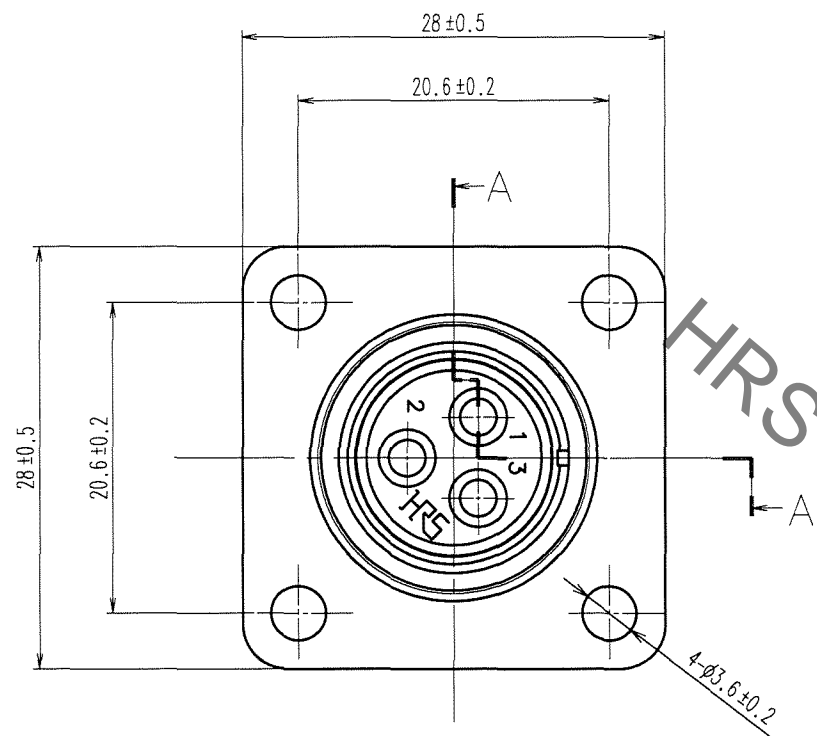

COUNT	DESCRIPTION OF REVISIONS	BY	CHKD	DATE	COUNT	DESCRIPTION OF REVISIONS	BY	CHKD	DATE
△					△				
△					△				
△					△				

2 FIG.-1 REF.NO. 7 PANEL CUTOUT

NOTES
 1 THE DIRECTION OF SOLDER CUP, REF. NO. 2 IS AN EXAMPLE. WHEN WATERPROOFING WITH PANEL, USE REF. NO. 7 (O-RING).
 2 THE DIMENSION OF ATTACHING REF. NO. 7 TO A PANEL IS SHOWN IN FIG-1. WHEN MOUNTED ON CHASSIS, BE CAREFUL THAT REFERENCE NO. 7 IS FITTED INTO THE INDICATED GROOVE WITHOUT ANY BITING.

CODE NO. (OLD) CL	DRAWN <i>M. Sato</i> 07.03.20	DESIGNED <i>T. Komatsu</i> 07.03.20	CHECKED <i>M. Sato</i> 07.03.20	APPROVED <i>M. Sato</i> 07.03.20	RELEASED ..
DRAWING NO. EDC3-111252-72		PART NO. RM15WTRZB-3PA(72)			
SCALE 2 : 1	UNITS mm		CODE NO. CL109-1692-7-72		1/1