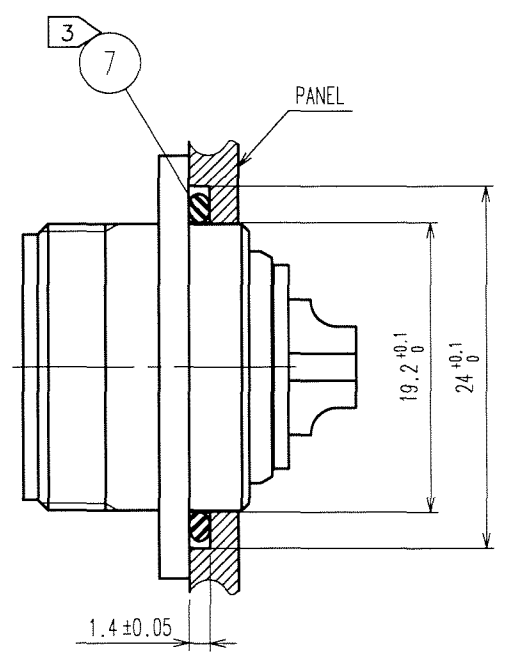

COUNT	DESCRIPTION OF REVISIONS	BY	CHKD	DATE	COUNT	DESCRIPTION OF REVISIONS	BY	CHKD	DATE
△					△				
△					△				
△					△				

2 FIG.-1 REF.NO. 7 PANEL CUTOUT

NOTES
 1 THE DIRECTION OF SOLDER CUP, REF. NO. 2 IS AN EXAMPLE. WHEN WATERPROOFING WITH PANEL, USE REF. NO. 7 (O-RING).
 2 THE DIMENSION OF ATTACHING REF. NO. 7 TO A PANEL IS SHOWN IN FIG-1. WHEN MOUNTED ON CHASSIS, BE CAREFUL THAT REFERENCE NO. 7 IS FITTED INTO THE INDICATED GROOVE WITHOUT ANY BITING.

CODE NO. (OLD) CL	DRAWN <i>M. Sato</i> 07.03.20	DESIGNED <i>T. Komatsu</i> 07.03.20	CHECKED <i>M. Sato</i> 07.03.20	APPROVED <i>M. Sato</i> 07.03.20	RELEASED ..
DRAWING NO. EDC3-111252-72		PART NO. RM15WTRZB-3PA(72)			
SCALE 2 : 1	UNITS mm		CODE NO. CL109-1692-7-72		1/1