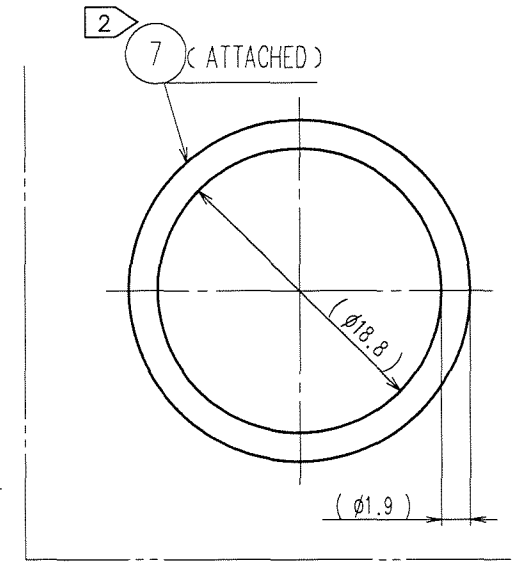

COUNT	DESCRIPTION OF REVISIONS	BY	CHKD	DATE	COUNT	DESCRIPTION OF REVISIONS	BY	CHKD	DATE
△					△				
△					△				
△					△				

2 FIG.-1 REF.NO. 7 PANEL CUTOUT

NOTES
 1 THE DIRECTION OF SOLDER CUP, REF. NO. 2 IS AN EXAMPLE. WHEN WATERPROOFING WITH PANEL, USE REF. NO. 7 (O-RING).
 2 THE DIMENSION OF ATTACHING REF. NO. 7 TO A PANEL IS SHOWN IN FIG-1. WHEN MOUNTED ON CHASSIS, BE CAREFUL THAT REFERENCE NO. 7 IS FITTED INTO THE INDICATED GROOVE WITHOUT ANY BITING.

CODE NO. (OLD) CL	DRAWN <i>M. Sato</i> 07.03.20	DESIGNED <i>T. Komatsu</i> 07.03.20	CHECKED <i>M. Sato</i> 07.03.20	APPROVED <i>M. Sato</i> 07.03.20	RELEASED ..
DRAWING NO. EDC3-111252-72		PART NO. RM15WTRZB-3PA(72)			
SCALE 2 : 1	UNITS mm		CODE NO. CL109-1692-7-72		1/1