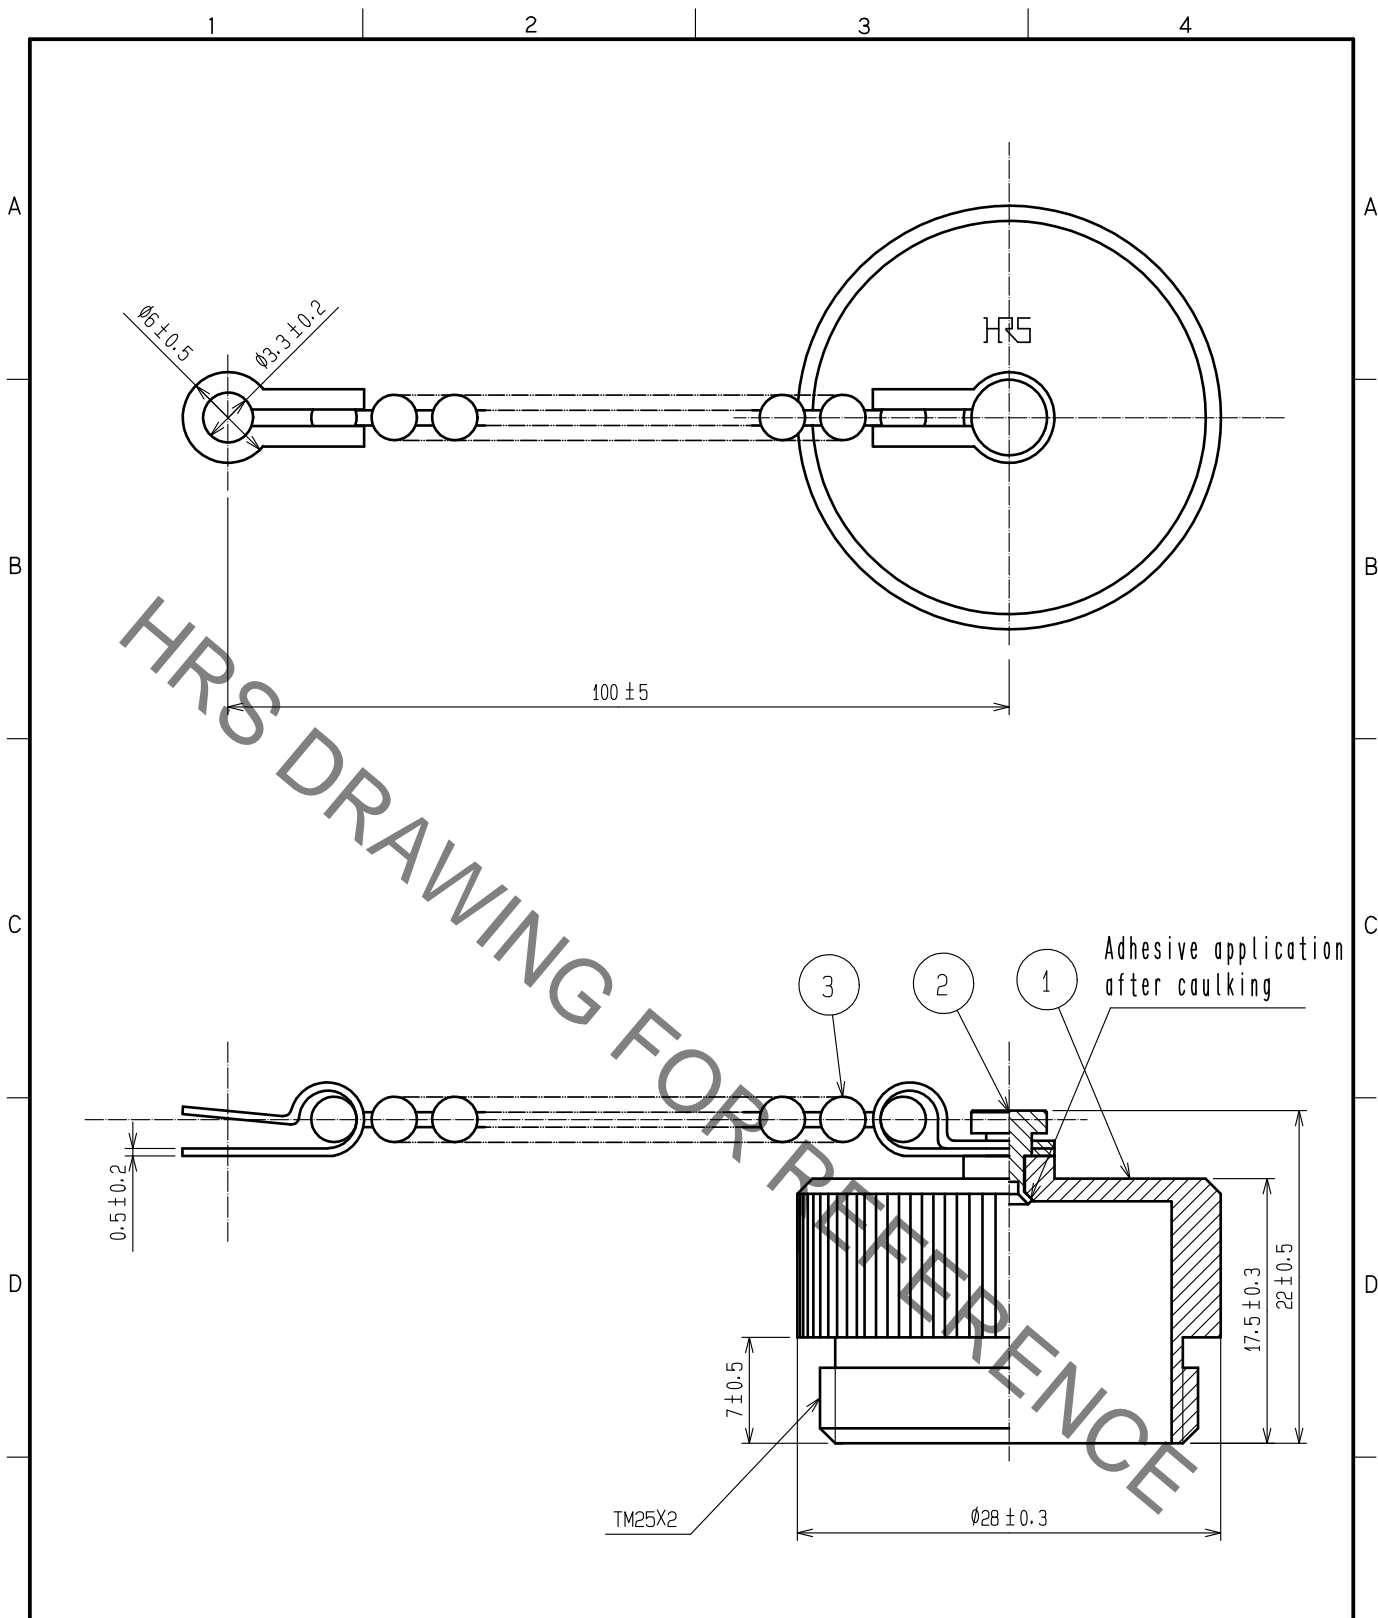

Note This product is a cap for RM21TP*-*(*), RM21WTP*-*(*). It is applicable regardless of given alphabets or numbers shown at *.

2	Brass	Nickel plating						
1	Brass	Nickel plating	3	Brass	Nickel plating			
NO.	MATERIAL	FINISH .	REMARKS	NO.	MATERIAL	FINISH .	REMARKS	
UNITS mm		SCALE 2 : 1	COUNT 3	DESCRIPTION OF REVISIONS DIS-C-00007407		DESIGNED TY. SUZUKI	CHECKED HY. KOBAYASHI	DATE 20210701
HIROSE ELECTRIC CO., LTD.		APPROVED :EJ. KUNII	20150930	DRAWING NO.		EDC-003519-71-00		
		CHECKED :EJ. KUNII	20150930	PART NO.		RM21TP-C(71)		
		DESIGNED :TY. TAKAHASHI	20150929	CODE NO.		CL0109-0353-6-71		
		DRAWN :TY. TAKAHASHI	20150929					