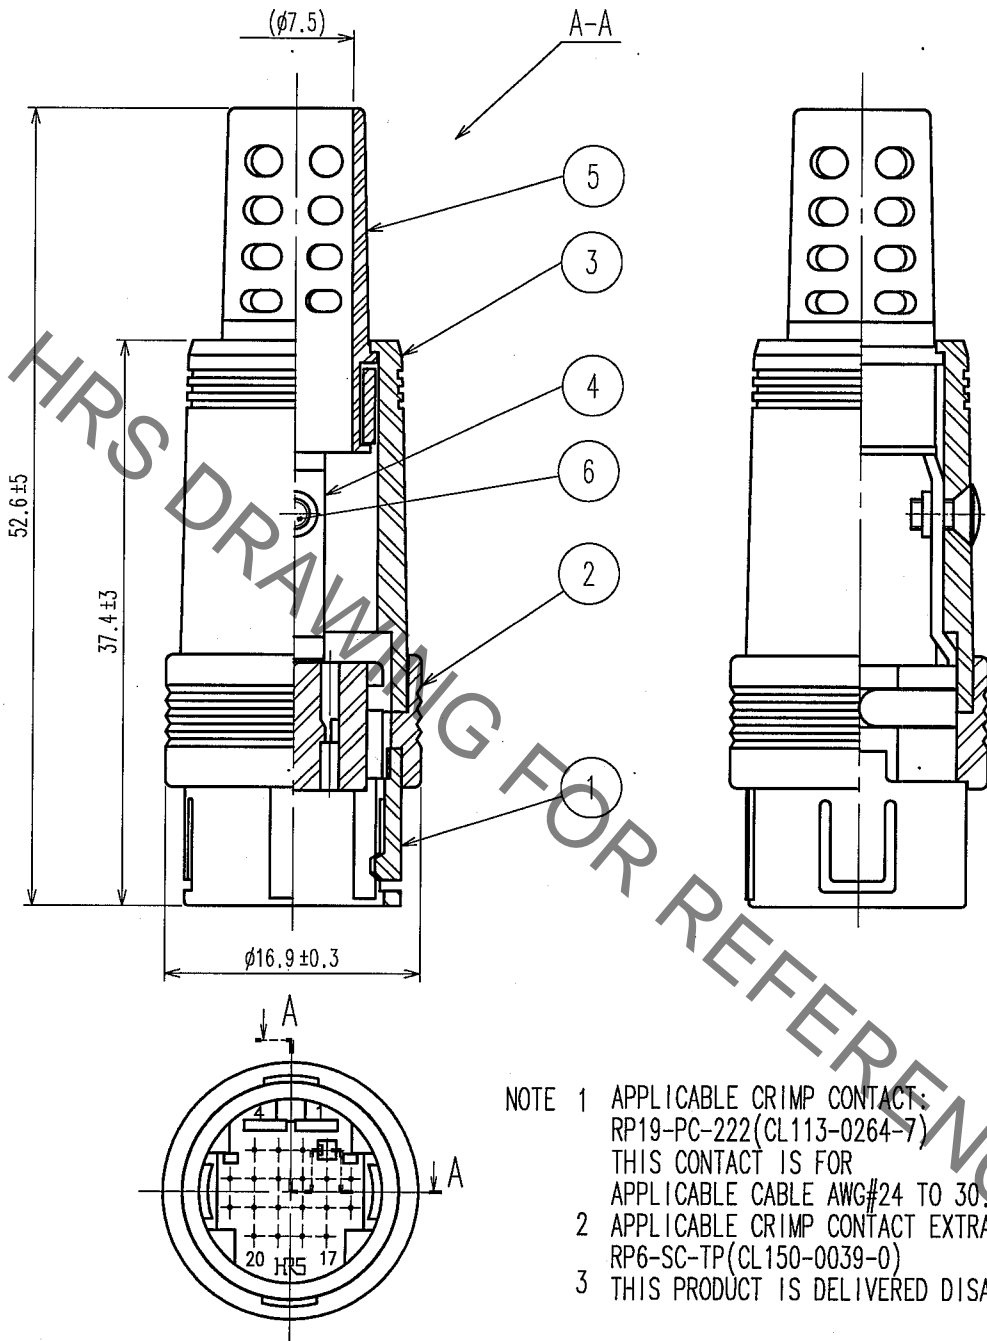

1		2			3			4		
COUNT	DESCRIPTION OF REVISIONS	BY	CHKD	DATE	COUNT	DESCRIPTION OF REVISIONS	BY	CHKD	DATE	
△					△					
△					△					
△					△					

NOTE 1 APPLICABLE CRIMP CONTACT:
 RP19-PC-222(CL113-0264-7)
 THIS CONTACT IS FOR
 APPLICABLE CABLE AWG#24 TO 30.
 2 APPLICABLE CRIMP CONTACT EXTRACTION TOOL:
 RP6-SC-TP(CL150-0039-0)
 3 THIS PRODUCT IS DELIVERED DISASSEMBLED.

CODE NO. (OLD) CL	DRAWN M. Ishihara	DESIGNED E. Yumino	CHECKED H. Zemba	APPROVED M. Sato	RELEASED
	05.09.26	05.09.26	05.09.27	05.09.28	

DRAWING NO. EDC4-026034-71 HIROSE ELECTRIC CO., LTD.	PART NO. RP13A-12JG-20PC(71) CODE NO. CL113-1004-1-71	1/1
--	--	-----