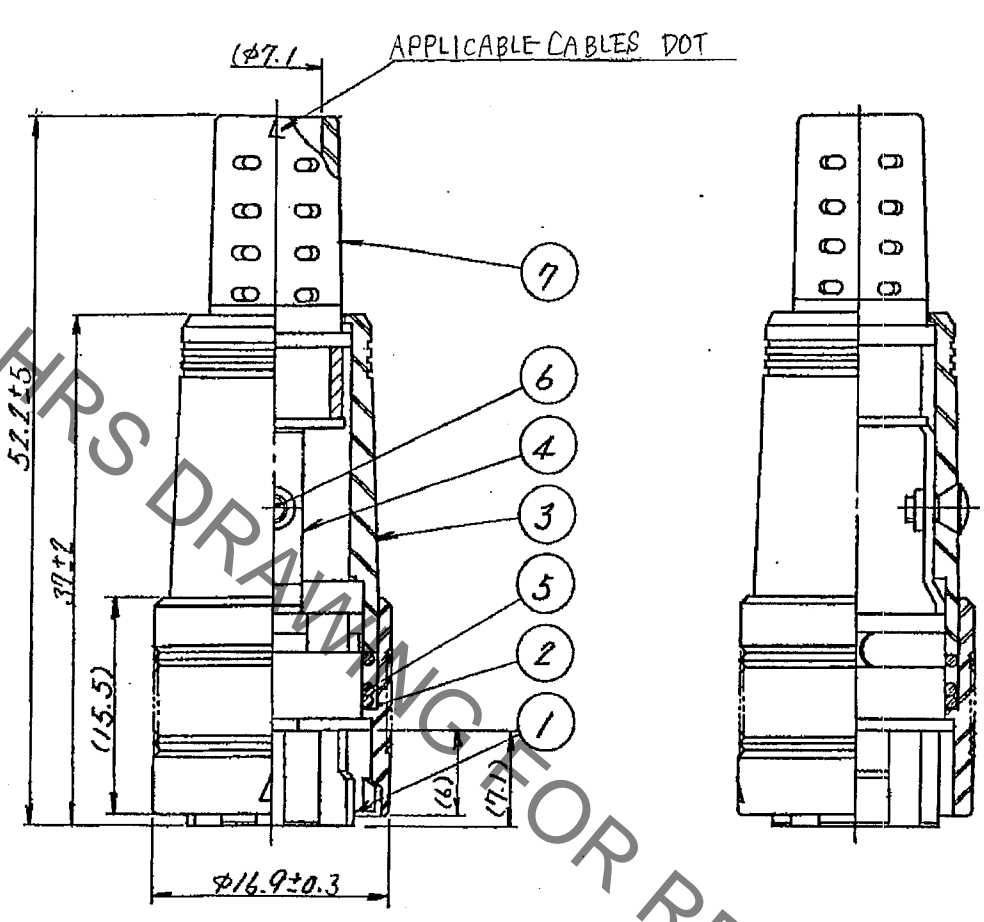

1	2	3	4						
COUNT	DESCRIPTION OF REVISIONS	BY	CHKD	DATE	COUNT	DESCRIPTION OF REVISIONS	BY	CHKD	DATE
△					△				
△					△				
△					△				

NOTE 1 APPLICABLE CRIMP CONTACT:
 CONTACT No.1 TO 11
 RP13A-SC-222(APPLICABLE WIRE : AWG#24 TO #28)
 CONTACT No.12,13
 RP13A-SC-212(APPLICABLE WIRE : AWG#18 TO #22)
 2 EXTRACTION TOOL : RP13A-SC-TP (CL150-0022-8)
 3 SHALL BE DISASSEMBLED WHEN DELIVERED .

	DRAWING NO. EDC4-028082-71	PART NO. RP13A-12PK-13SC(71)
SCALE 2 : 1 UNITS mm	HIROSE ELECTRIC CO.,LTD.	CODE NO. CL113-1006-7-71

X-ON Electronics

Largest Supplier of Electrical and Electronic Components

Click to view similar products for [Circular Push Pull Connectors](#) category: