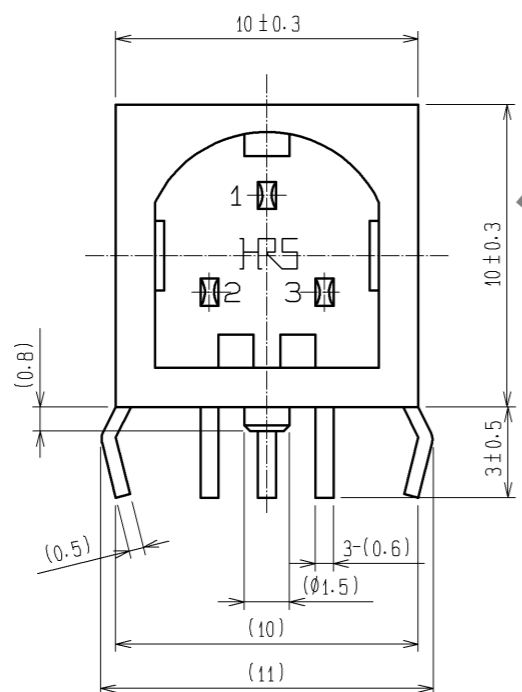

HRS DRAWING FOR REFERENCE

2	BRASS	SILVER PLATED $2 \mu\text{m}$ MIN Δ	4	STEEL	TIN PLATED		
1	PBT	(BLACK) UL94V-0	3	BRASS	SILVER PLATED $2 \mu\text{m}$ MIN Δ		
NO.	MATERIAL	FINISH . REMARKS	NO.	MATERIAL	FINISH . REMARKS		
UNITS	\odot \square	SCALE	COUNT	DESCRIPTION OF REVISIONS	DESIGNED	CHECKED	DATE
mm		4 : 1	Δ 2	DIS-C-001122	MM. ISHII	HY. KOBAYASHI	08.12.18
HRS HIROSE ELECTRIC CO., LTD.		APPROVED : MR. YOSHIDA	05.01.05	DRAWING NO. EDC3-044397-00			
		CHECKED : MO. SATOH	05.01.05	PART NO. RP34-8R-3PDL			
		DESIGNED : YH. YAMADA	05.01.05	CODE NO. CL113-5042-2-00			
		DRAWN : YH. YAMADA	05.01.05				