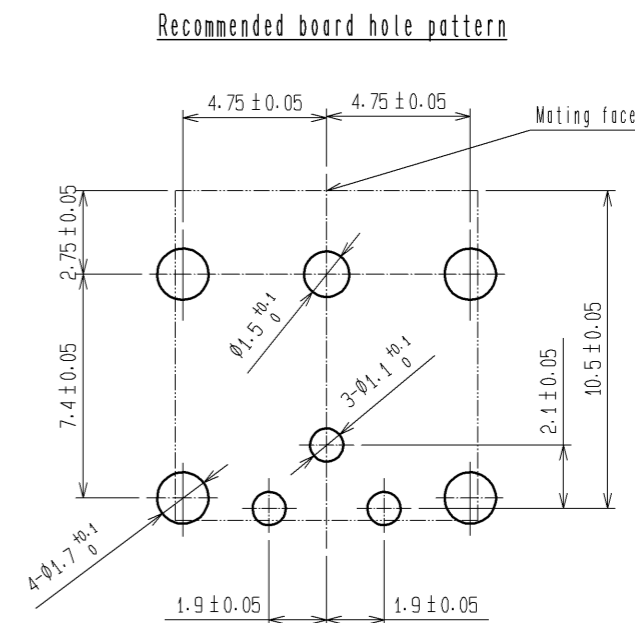

HRS DRAWING FOR REFERENCE

2	BRASS	SILVER PLATED $2 \mu\text{m}$ MIN Δ	4	STEEL	TIN PLATED		
1	PBT	(BLACK) UL94V-0	3	BRASS	SILVER PLATED $2 \mu\text{m}$ MIN Δ		
NO.	MATERIAL	FINISH . REMARKS	NO.	MATERIAL	FINISH . REMARKS		
UNITS	\odot \square	SCALE	COUNT	DESCRIPTION OF REVISIONS	DESIGNED	CHECKED	DATE
mm		4 : 1	Δ 2	DIS-C-001122	MM. ISHII	HY. KOBAYASHI	08.12.18
HRS HIROSE ELECTRIC CO., LTD.		APPROVED : MR. YOSHIDA	05.01.05	DRAWING NO. EDC3-044397-00			
		CHECKED : MO. SATOH	05.01.05	PART NO. RP34-8R-3PDL			
		DESIGNED : YH. YAMADA	05.01.05	CODE NO. CL113-5042-2-00			
		DRAWN : YH. YAMADA	05.01.05				