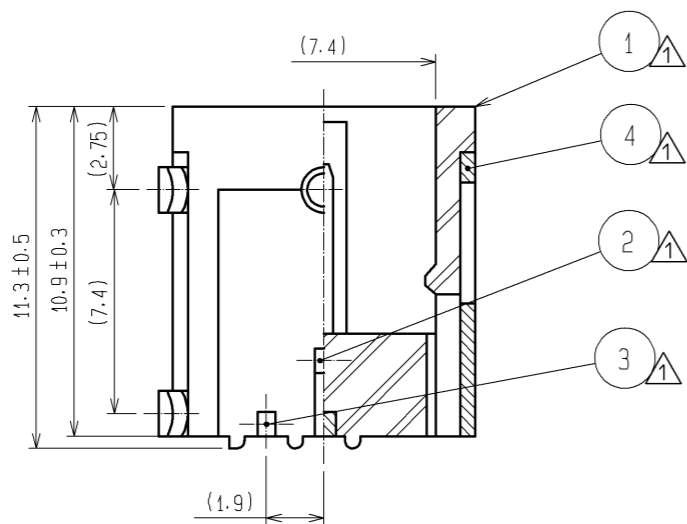

HRS DRAWING FOR REFERENCE

2	BRASS	SILVER PLATED $2 \mu\text{m}$ MIN Δ	4	STEEL	TIN PLATED		
1	PBT	(BLACK) UL94V-0	3	BRASS	SILVER PLATED $2 \mu\text{m}$ MIN Δ		
NO.	MATERIAL	FINISH . REMARKS	NO.	MATERIAL	FINISH . REMARKS		
UNITS	\odot \square	SCALE	COUNT	DESCRIPTION OF REVISIONS	DESIGNED	CHECKED	DATE
mm		4 : 1	Δ 2	DIS-C-001122	MM. ISHII	HY. KOBAYASHI	08.12.18
HRS HIROSE ELECTRIC CO., LTD.		APPROVED : MR. YOSHIDA	05.01.05	DRAWING NO. EDC3-044397-00			
		CHECKED : MO. SATOH	05.01.05	PART NO. RP34-8R-3PDL			
		DESIGNED : YH. YAMADA	05.01.05	CODE NO. CL113-5042-2-00			
		DRAWN : YH. YAMADA	05.01.05				