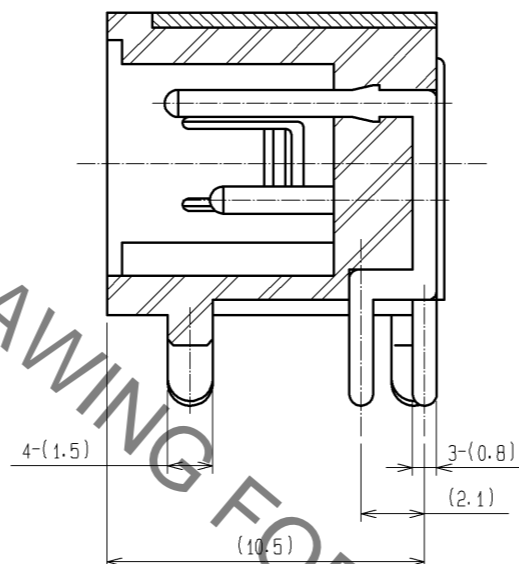

HRS DRAWING FOR REFERENCE

2	BRASS	SILVER PLATED $2 \mu\text{m}$ MIN Δ	4	STEEL	TIN PLATED		
1	PBT	(BLACK) UL94V-0	3	BRASS	SILVER PLATED $2 \mu\text{m}$ MIN Δ		
NO.	MATERIAL	FINISH . REMARKS	NO.	MATERIAL	FINISH . REMARKS		
UNITS	\odot \square	SCALE	COUNT	DESCRIPTION OF REVISIONS	DESIGNED	CHECKED	DATE
mm		4 : 1	Δ 2	DIS-C-001122	MM. ISHII	HY. KOBAYASHI	08.12.18
HRS HIROSE ELECTRIC CO., LTD.		APPROVED : MR. YOSHIDA	05.01.05	DRAWING NO. EDC3-044397-00			
		CHECKED : MO. SATOH	05.01.05	PART NO. RP34-8R-3PDL			
		DESIGNED : YH. YAMADA	05.01.05	CODE NO. CL113-5042-2-00			
		DRAWN : YH. YAMADA	05.01.05				