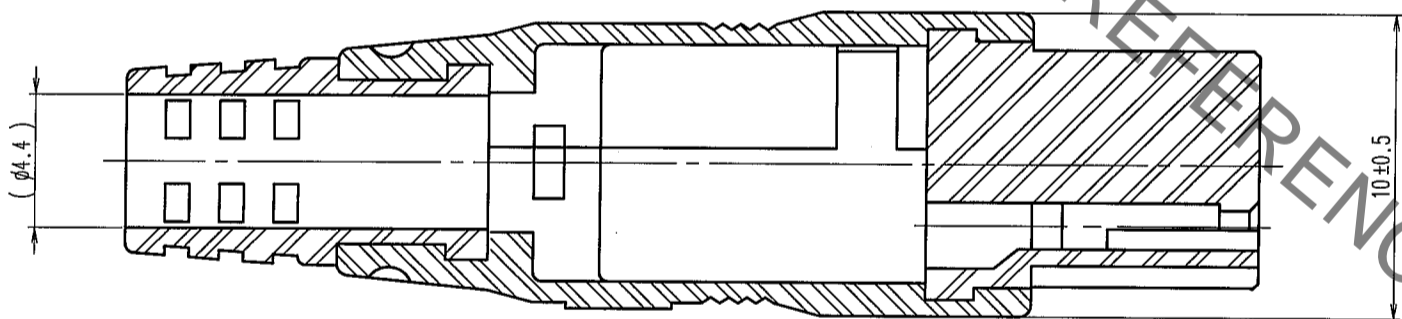

COUNT	DESCRIPTION OF REVISIONS	BY	CHKD	DATE	COUNT	DESCRIPTION OF REVISIONS	BY	CHKD	DATE
△					△				
△					△				
△					△				

- NOTE 1 APPLICABLE CRIMP CONTACT: RP34-SC-212
 2 APPLICABLE CRIMP CONTACT EXTRACTION TOOL: RP34-SC-TP
 3 APPLICABLE CLAMPING TOOL: RP34-TC-01
 4 THIS PRODUCT DISASSEMBLED WHEN DELIVERED.

3	POLYCARBONATE (BLACK) UL94V-0				
2	POLYCARBONATE (BLACK) UL94V-0	5	PVC	(BLACK) UL94V-0	
1	POLYCARBONATE (BLACK) UL94V-0	4	BRASS		
NO.	MATERIAL	FINISH, REMARKS	NO.	MATERIAL	FINISH, REMARKS

CL	CL				
DRAWN		DESIGNED	CHECKED	APPROVED	RELEASED
M. Ishihara		E. Yumino	H. Zemba	M. Sato	
05.9.26		05.09.26	05.09.26	05.09.26	
DRAWING NO.		PART NO.			
EDC3-045015-71		RP34-8SP-3SC(71)			
SCALE		UNITS			
4 : 1		mm			