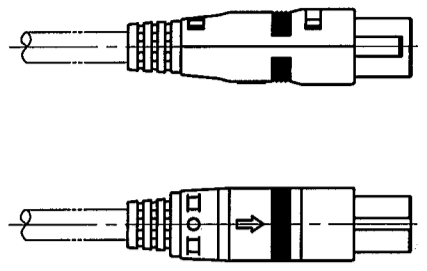

COUNT	DESCRIPTION OF REVISIONS	BY	CHKD	DATE	COUNT	DESCRIPTION OF REVISIONS	BY	CHKD	DATE
△					△				
△					△				
△					△				

- NOTE 1 APPLICABLE CRIMP CONTACT: RP34-SC-212
 2 APPLICABLE CRIMP CONTACT EXTRACTION TOOL: RP34-SC-TP
 3 APPLICABLE CLAMPING TOOL: RP34-TC-01
 4 THIS PRODUCT DISASSEMBLED WHEN DELIVERED.

3	POLYCARBONATE (BLACK) UL94V-0				
2	POLYCARBONATE (BLACK) UL94V-0	5	PVC	(BLACK) UL94V-0	
1	POLYCARBONATE (BLACK) UL94V-0	4	BRASS		
NO.	MATERIAL	FINISH, REMARKS	NO.	MATERIAL	FINISH, REMARKS

CL	CL				
DRAWN		DESIGNED	CHECKED	APPROVED	RELEASED
M. Ishihara		E. Yumino	H. Zemba	M. Sato	
05.9.26		05.09.26	05.09.26	05.09.26	
DRAWING NO.		PART NO.			
EDC3-045015-71		RP34-8SP-3SC(71)			
SCALE		UNITS			
4 : 1		mm			