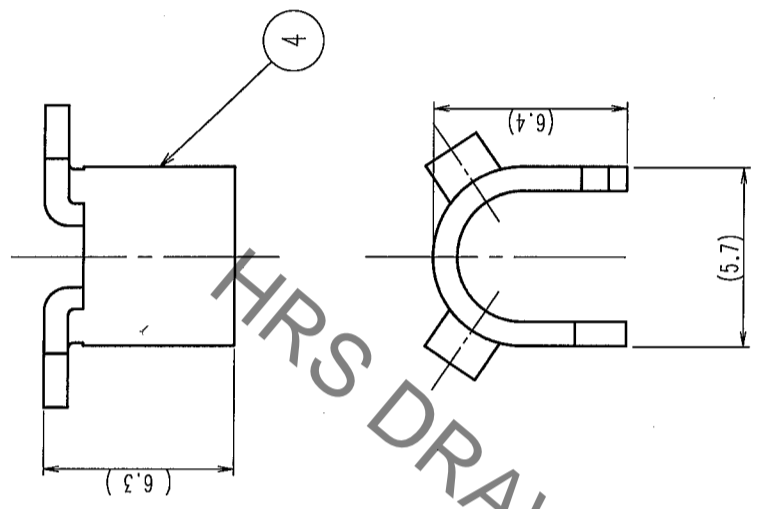

COUNT	DESCRIPTION OF REVISIONS	BY	CHKD	DATE	COUNT	DESCRIPTION OF REVISIONS	BY	CHKD	DATE
△					△				
△					△				
△					△				

- NOTE 1 APPLICABLE CRIMP CONTACT: RP34-SC-212
 2 APPLICABLE CRIMP CONTACT EXTRACTION TOOL: RP34-SC-TP
 3 APPLICABLE CLAMPING TOOL: RP34-TC-01
 4 THIS PRODUCT DISASSEMBLED WHEN DELIVERED.

3	POLYCARBONATE (BLACK) UL94V-0				
2	POLYCARBONATE (BLACK) UL94V-0	5	PVC	(BLACK) UL94V-0	
1	POLYCARBONATE (BLACK) UL94V-0	4	BRASS		
NO.	MATERIAL	FINISH, REMARKS	NO.	MATERIAL	FINISH, REMARKS

CL	CL				
DRAWN		DESIGNED	CHECKED	APPROVED	RELEASED
M. Ishihara		E. Yumino	H. Zemba	M. Sato	
05.9.26		05.09.26	05.09.26	05.09.26	
DRAWING NO.		PART NO.			
EDC3-045015-71		RP34-8SP-3SC(71)			
SCALE		UNITS			
4 : 1		mm			