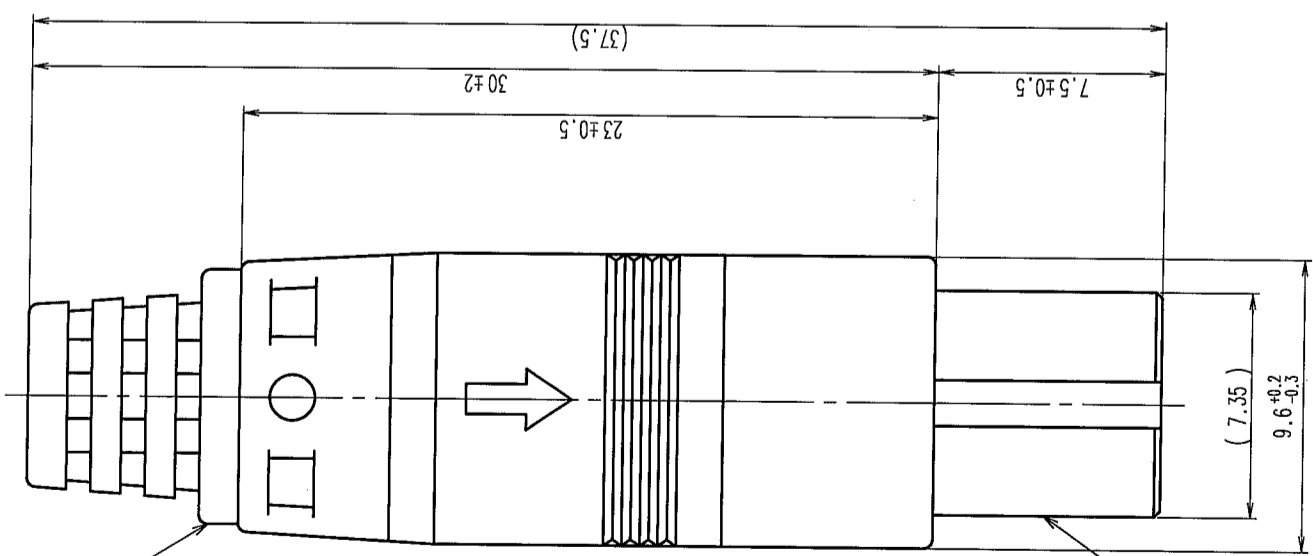

COUNT	DESCRIPTION OF REVISIONS	BY	CHKD	DATE	COUNT	DESCRIPTION OF REVISIONS	BY	CHKD	DATE
△					△				
△					△				
△					△				

1. NOTE 1 APPLICABLE CRIMP CONTACT: RP34-SC-212
   2 APPLICABLE CRIMP CONTACT EXTRACTION TOOL: RP34-SC-TP
   3 APPLICABLE CLAMPING TOOL: RP34-TC-01
   4 THIS PRODUCT DISASSEMBLED WHEN DELIVERED.

3	POLYCARBONATE (BLACK) UL94V-0				
2	POLYCARBONATE (BLACK) UL94V-0	5	PVC	(BLACK) UL94V-0	
1	POLYCARBONATE (BLACK) UL94V-0	4	BRASS		
NO.	MATERIAL	FINISH, REMARKS	NO.	MATERIAL	FINISH, REMARKS

CL	CL				
DRAWN		DESIGNED	CHECKED	APPROVED	RELEASED
M. Ishihara		E. Yumino	H. Zemba	M. Sato	
05.9.26		05.09.26	05.09.26	05.09.26	
DRAWING NO.		PART NO.			
EDC3-045015-71		RP34-8SP-3SC(71)			
SCALE		UNITS			
4 : 1		mm			

HIROSE ELECTRIC CO., LTD		CL113-5049-1-71		FORM NO. 229	
HRS		CL113-5049-1-71		FORM NO. 229	

TO
R