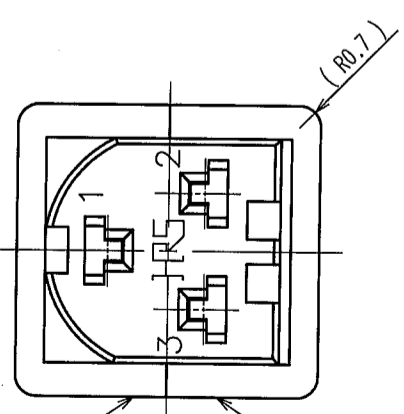

COUNT	DESCRIPTION OF REVISIONS	BY	CHKD	DATE	COUNT	DESCRIPTION OF REVISIONS	BY	CHKD	DATE
△					△				
△					△				
△					△				

- NOTE 1 APPLICABLE CRIMP CONTACT: RP34-SC-212
 2 APPLICABLE CRIMP CONTACT EXTRACTION TOOL: RP34-SC-TP
 3 APPLICABLE CLAMPING TOOL: RP34-TC-01
 4 THIS PRODUCT DISASSEMBLED WHEN DELIVERED.

3	POLYCARBONATE (BLACK) UL94V-0				
2	POLYCARBONATE (BLACK) UL94V-0	5	PVC	(BLACK) UL94V-0	
1	POLYCARBONATE (BLACK) UL94V-0	4	BRASS		
NO.	MATERIAL	FINISH, REMARKS	NO.	MATERIAL	FINISH, REMARKS

CL	CL				
DRAWN		DESIGNED	CHECKED	APPROVED	RELEASED
M. Ishihara		E. Yumino	H. Zemba	M. Sato	
05.9.26		05.09.26	05.09.26	05.09.26	
DRAWING NO.		PART NO.			
EDC3-045015-71		RP34-8SP-3SC(71)			
SCALE		UNITS			
4 : 1		mm			