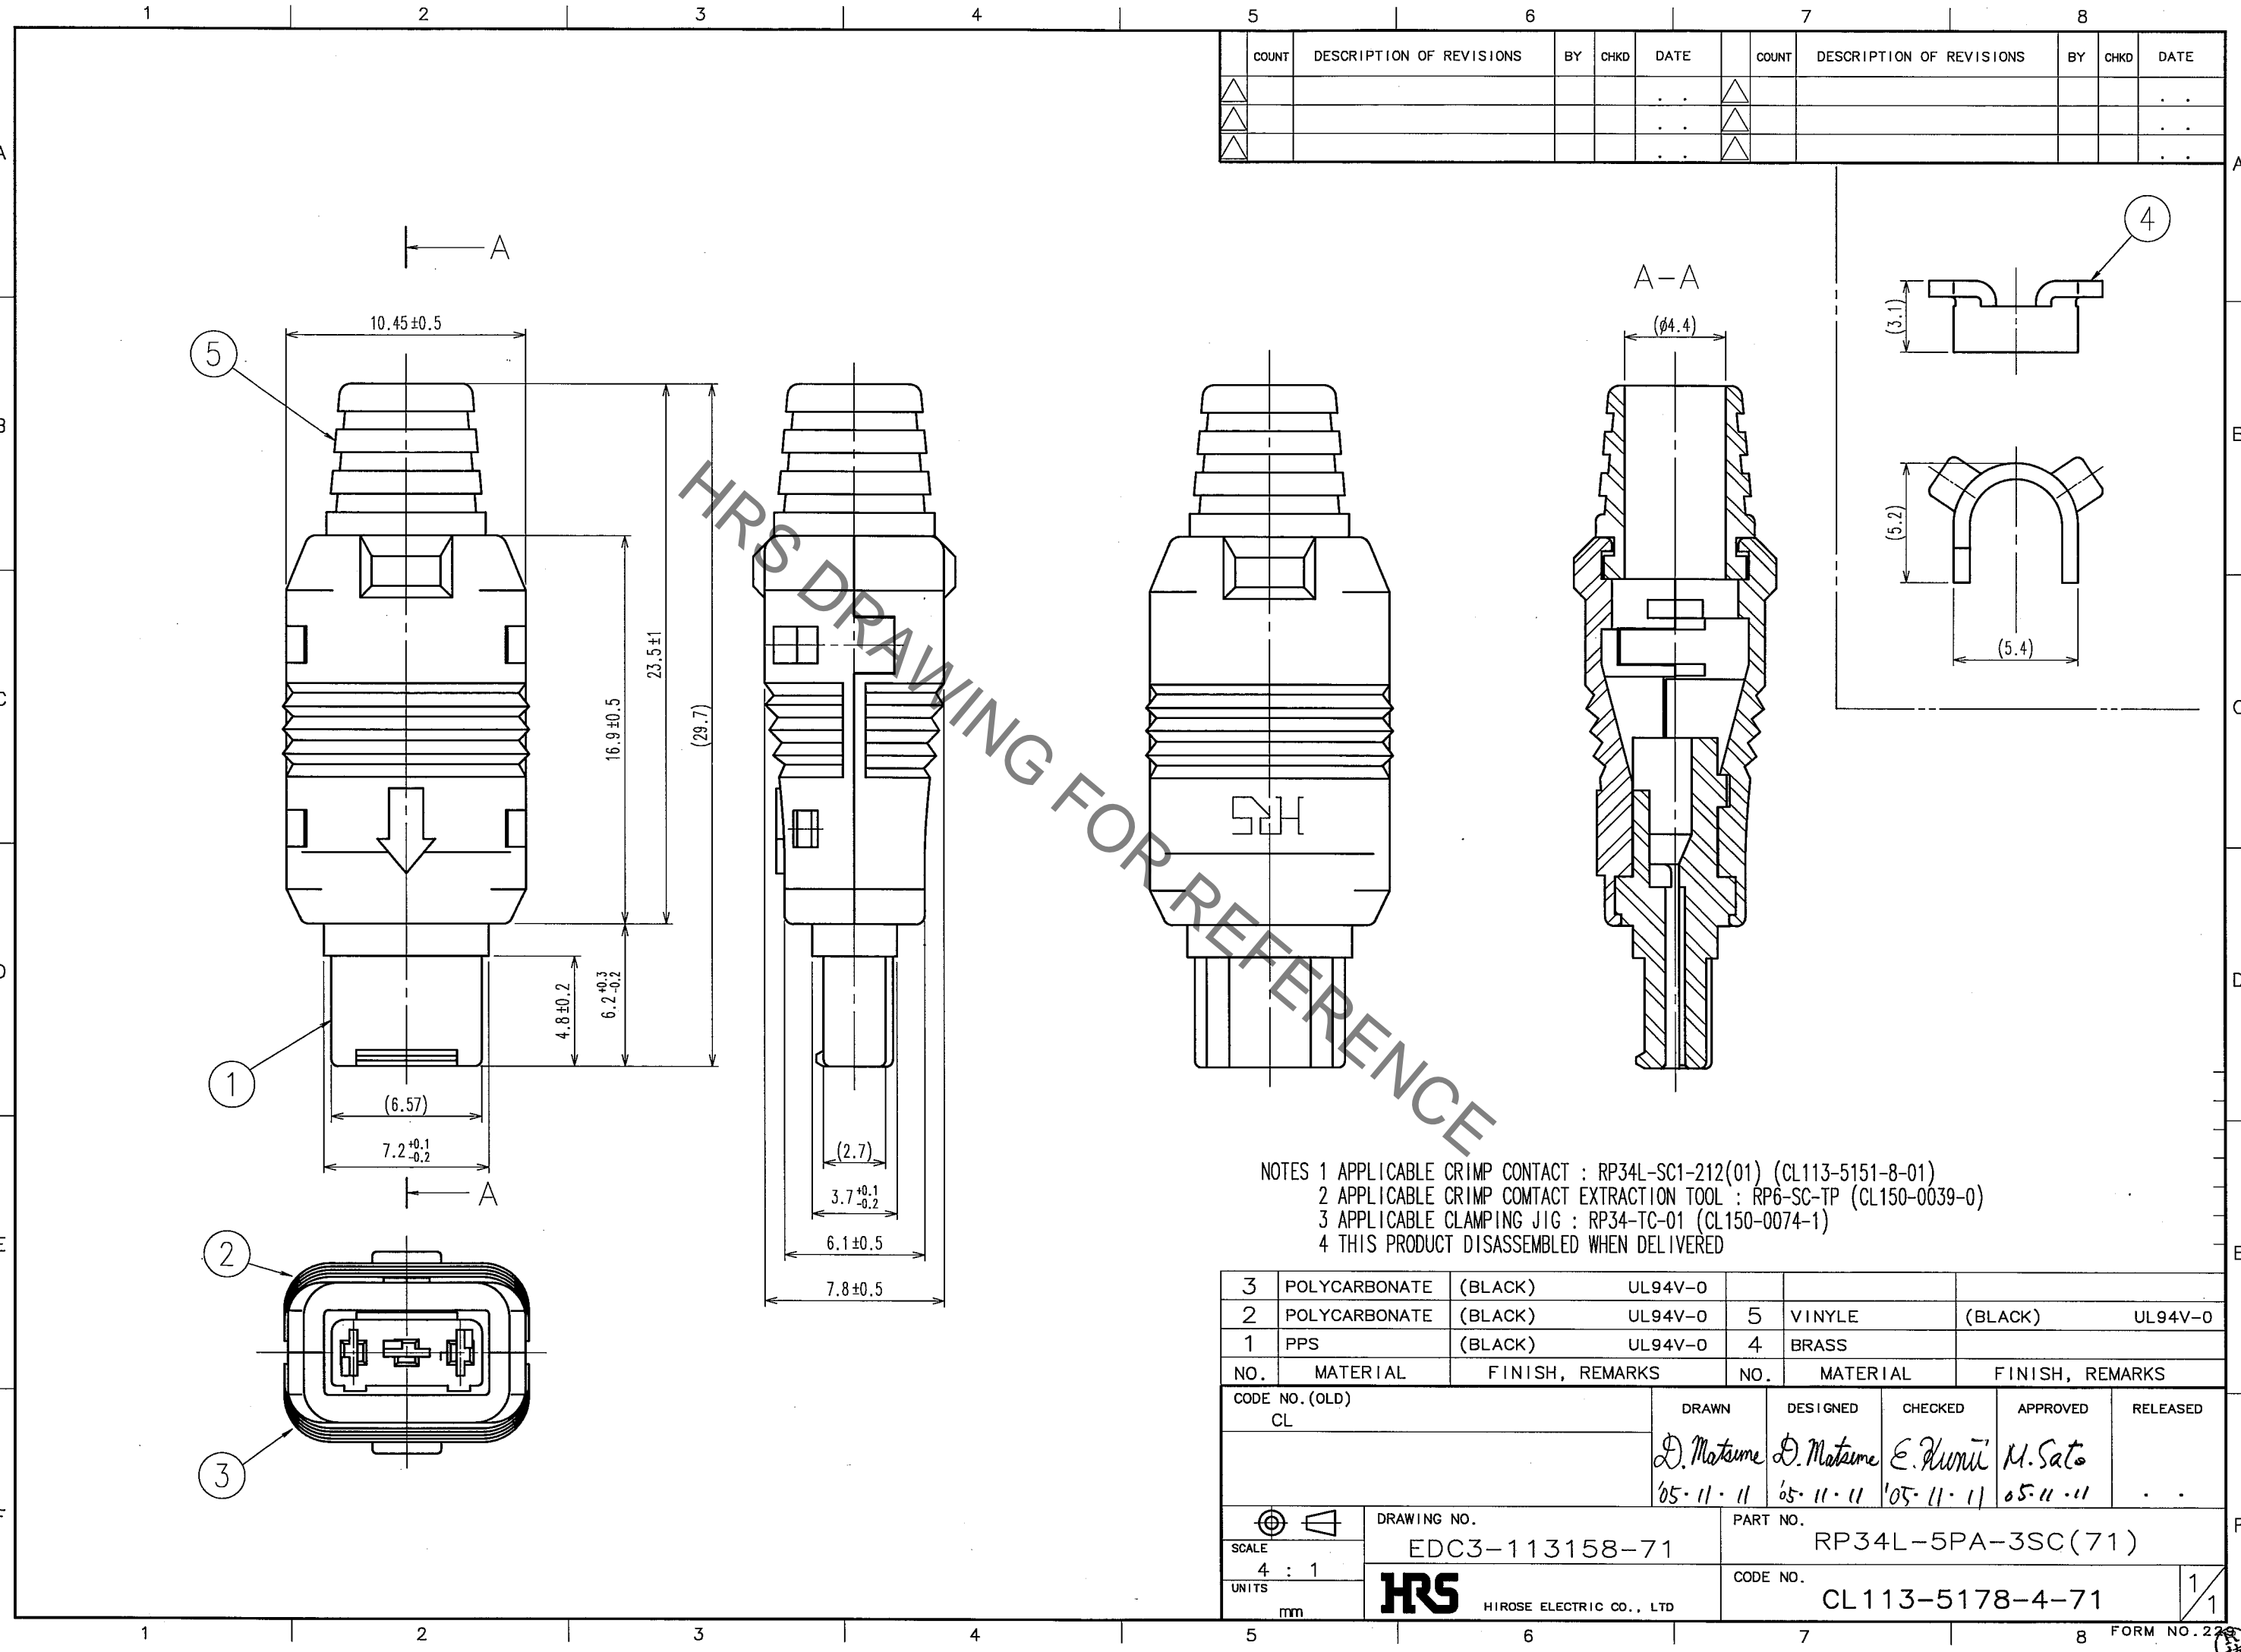

COUNT	DESCRIPTION OF REVISIONS	BY	CHKD	DATE	COUNT	DESCRIPTION OF REVISIONS	BY	CHKD	DATE
△				..	△				..
△				..	△				..
△				..	△				..

NOTES
 1 APPLICABLE CRIMP CONTACT : RP34L-SC1-212(01) (CL113-5151-8-01)
 2 APPLICABLE CRIMP CONTACT EXTRACTION TOOL : RP6-SC-TP (CL150-0039-0)
 3 APPLICABLE CLAMPING JIG : RP34-TC-01 (CL150-0074-1)
 4 THIS PRODUCT DISASSEMBLED WHEN DELIVERED

SCALE	DRAWING NO.	PART NO.
4 : 1	EDC3-113158-71	RP34L-5PA-3SC(71)
UNITS	CODE NO.	
mm	CL113-5178-4-71	

HRS HIROSE ELECTRIC CO., LTD

X-ON Electronics

Largest Supplier of Electrical and Electronic Components