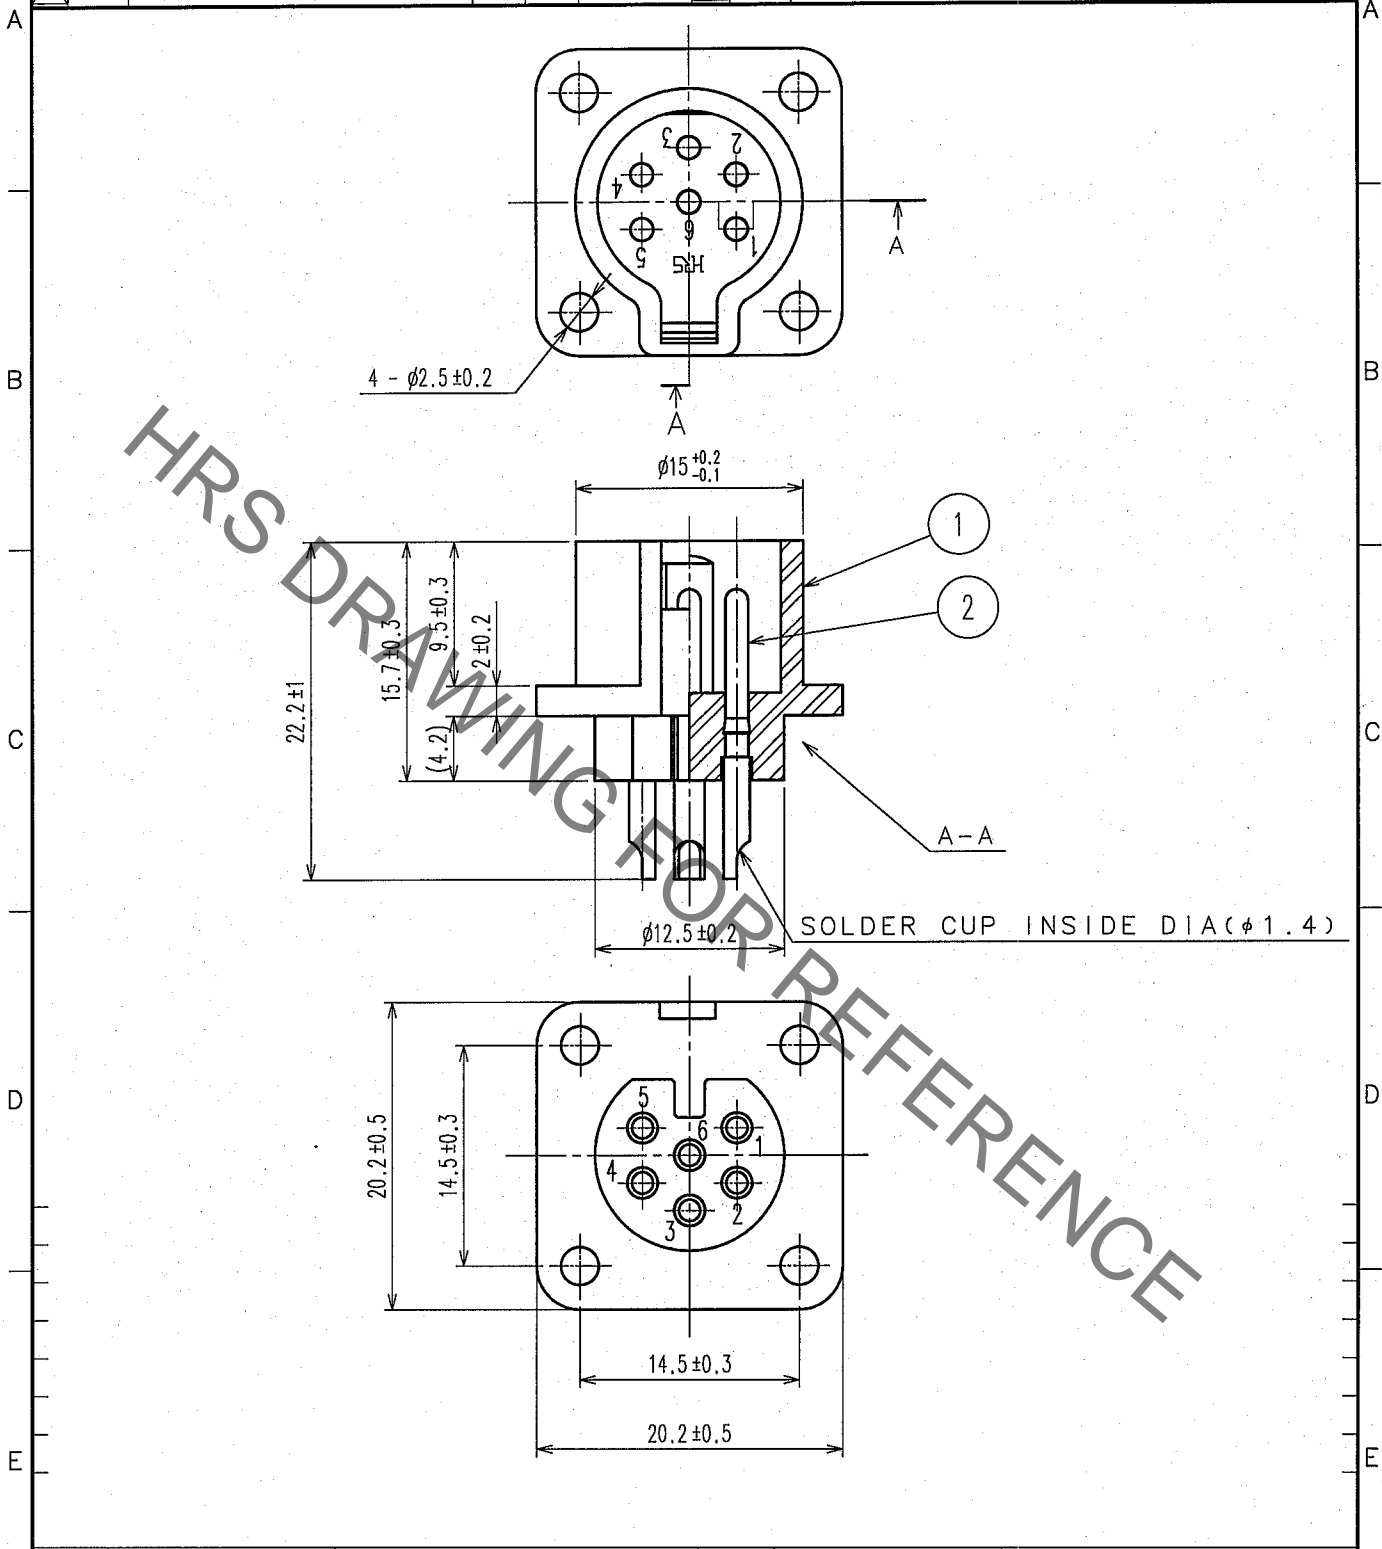

1	POM	(BLACK)	2	BRASS	SILVER PLATING 5μ min.
NO.	MATERIAL	FINISH, REMARKS	NO.	MATERIAL	FINISH, REMARKS

CODE NO. (OLD) CL	DRAWN M. Ishihara 05.09.26	DESIGNED E. Yamino 05.09.26	CHECKED H. Zemba 05.09.26	APPROVED M. Sato 05.09.28	RELEASED
----------------------	----------------------------------	-----------------------------------	---------------------------------	---------------------------------	----------

 SCALE 2 : 1 UNITS mm	DRAWING NO. EDC4-007338-71	PART NO. RPC1-12RB-6P(71)
	 HIROSE ELECTRIC CO., LTD.	CODE NO. CL113-0020-2-71

TO
R

X-ON Electronics

Largest Supplier of Electrical and Electronic Components