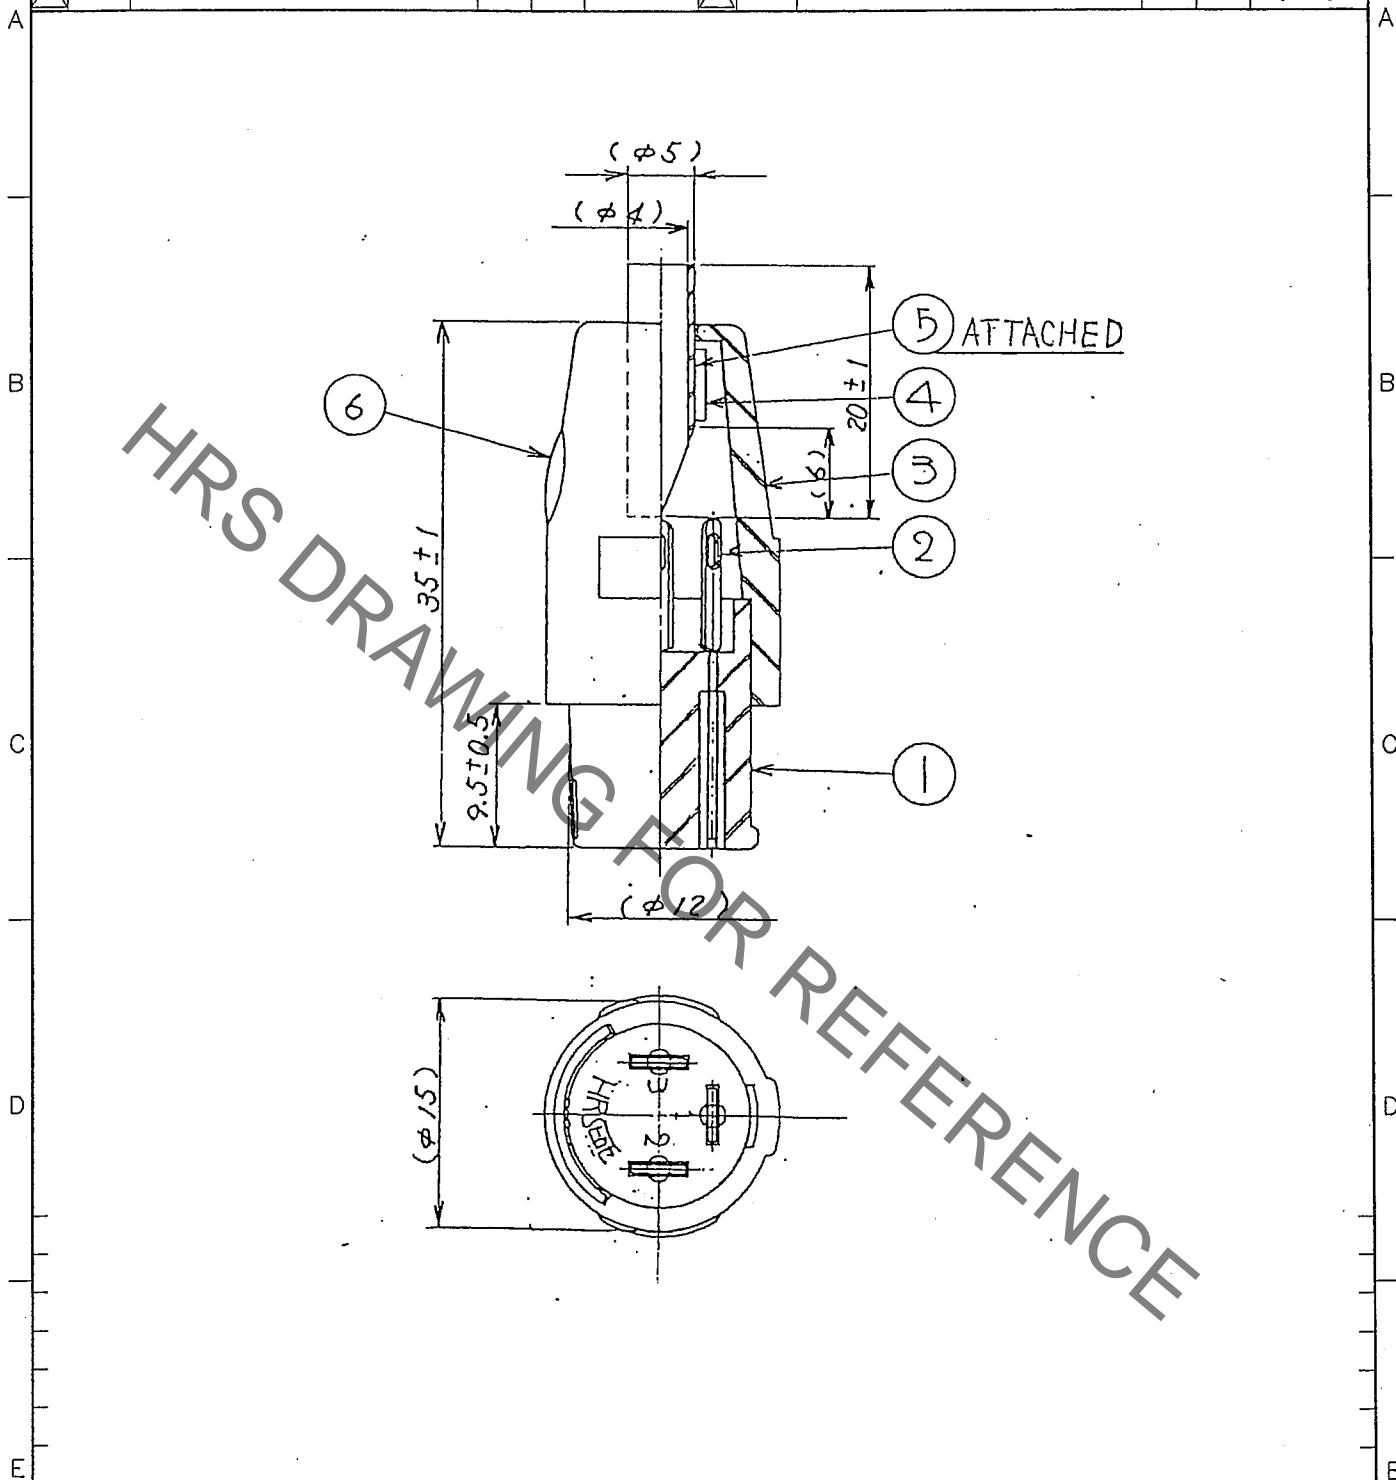

Jun.1.2021 Copyright 2021 HIROSE ELECTRIC CO., LTD. All Rights Reserved.
In case of consideration for using Automotive equipment / device which demand high reliability, kindly contact our sales window correspondents.

1	2	3	4						
COUNT	DESCRIPTION OF REVISIONS	BY	CHKD	DATE	COUNT	DESCRIPTION OF REVISIONS	BY	CHKD	DATE
△					△				
△					△				
△					△				

3	POLYAMIDE	(BLUE)	6	BRASS	NICKEL PLATING
2	PHOSPHO BRONZE	SILVER PLATING 4μm min.	5	POLYVINYLCHLORIDE	TRANSPARENCY
1	POLYAMIDE	(BLUE)	4	BRASS	NICKEL PLATING
NO.	MATERIAL	FINISH, REMARKS	NO.	MATERIAL	FINISH, REMARKS

CODE NO. (OLD) CL	DRAWN E. Yumino 05.09.26	DESIGNED E. Yumino 05.09.26	CHECKED H. Zemba 05.09.27	APPROVED M. Sato 05.09.28	RELEASED

  SACLE 2 : 1 UNITS mm	DRAWING NO. EDC4-006050-71	PART NO. RPC2-12P-3S (91)	
	  HIROSE ELECTRIC CO., LTD.	CODE NO. CL113-0003-3-71	1/1

TO
R