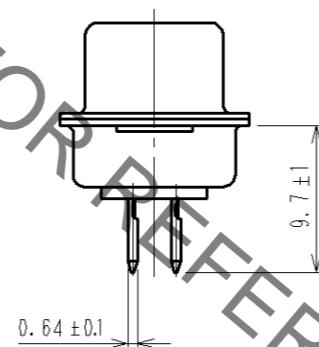

2

1

3

HRS DRAWING FOR REFERENCE

3	PBT	UL94V-0	BLACK				
2	PBT	UL94V-0	BLACK	5	STEEL	NICKEL PLATING	
1	PHOSPHOR BRONZE		SELECTIVE GOLD PLATING	4	STEEL	NICKEL PLATING	
NO.	MATERIAL	FINISH. REMARKS		NO.	MATERIAL	FINISH. REMARKS	
UNITS	⊕	SCALE	△	COUNT	DESCRIPTION OF REVISIONS		DESIGNED
mm		2 : 1					CHECKED
		HIROSE ELECTRIC CO., LTD.		APPROVED : HO.MIWA 06.07.07 CHECKED : HO.MIWA 06.07.07 DESIGNED : S.J.SHIMIZU 06.07.06 DRAWN : S.J.SHIMIZU 06.07.06		DRAWING NO. EDC3-009834-02 PART NO. SDEB-9P(55) CODE NO. CL211-0247-3-55	