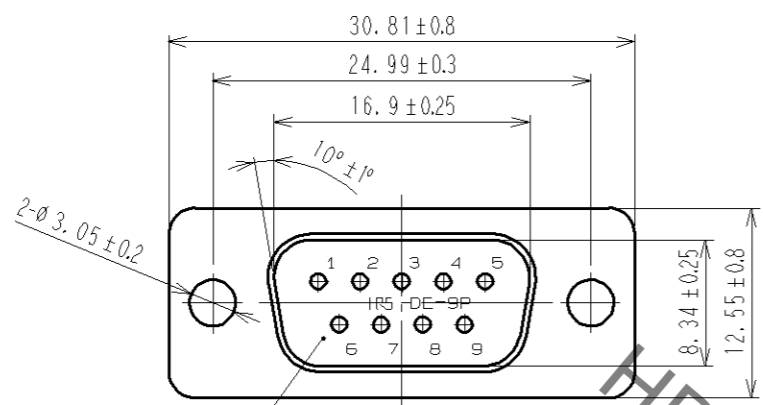

2

1

3

HRS DRAWING FOR REFERENCE

3	PBT	UL94V-0	BLACK				
2	PBT	UL94V-0	BLACK	5	STEEL	NICKEL PLATING	
1	PHOSPHOR BRONZE		SELECTIVE GOLD PLATING	4	STEEL	NICKEL PLATING	
NO.	MATERIAL	FINISH. REMARKS		NO.	MATERIAL	FINISH. REMARKS	
UNITS	⊕	SCALE	△	COUNT	DESCRIPTION OF REVISIONS		DESIGNED
mm		2 : 1					CHECKED
		HIROSE ELECTRIC CO., LTD.		APPROVED : HO.MIWA 06.07.07 CHECKED : HO.MIWA 06.07.07 DESIGNED : S.J.SHIMIZU 06.07.06 DRAWN : S.J.SHIMIZU 06.07.06		DRAWING NO. EDC3-009834-02 PART NO. SDEB-9P(55) CODE NO. CL211-0247-3-55	