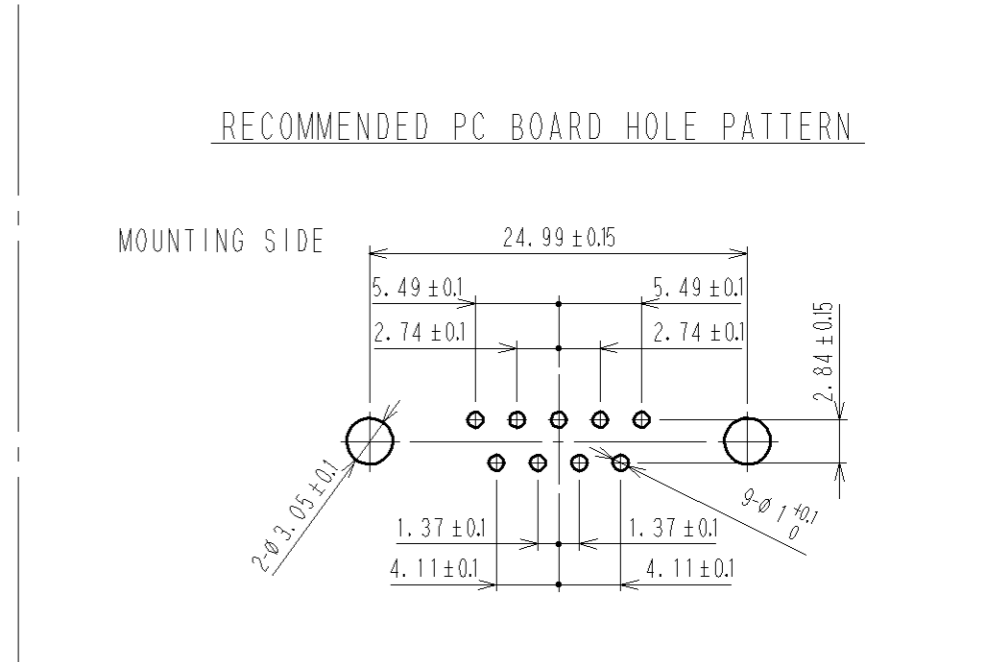

2

1

3

HRS DRAWING FOR REFERENCE

3	PBT	UL94V-0	BLACK				
2	PBT	UL94V-0	BLACK	5	STEEL	NICKEL PLATING	
1	PHOSPHOR BRONZE		SELECTIVE GOLD PLATING	4	STEEL	NICKEL PLATING	
NO.	MATERIAL	FINISH. REMARKS		NO.	MATERIAL	FINISH. REMARKS	
UNITS	⊕	SCALE	△	COUNT	DESCRIPTION OF REVISIONS		DESIGNED
mm		2 : 1					CHECKED
		HIROSE ELECTRIC CO., LTD.		APPROVED : HO.MIWA 06.07.07 CHECKED : HO.MIWA 06.07.07 DESIGNED : S.J.SHIMIZU 06.07.06 DRAWN : S.J.SHIMIZU 06.07.06		DRAWING NO. EDC3-009834-02 PART NO. SDEB-9P(55) CODE NO. CL211-0247-3-55	