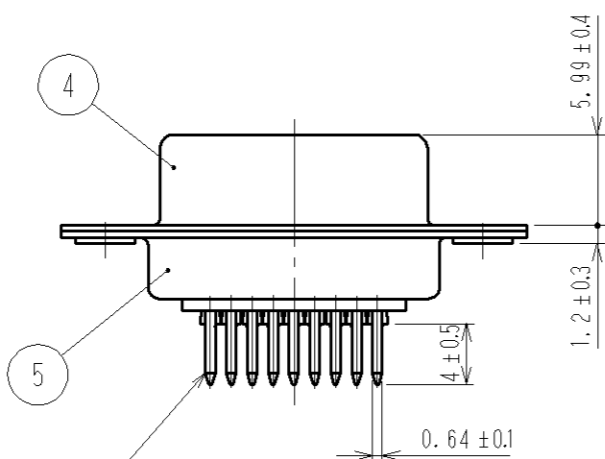

2

1

3

HRS DRAWING FOR REFERENCE

3	PBT	UL94V-0	BLACK				
2	PBT	UL94V-0	BLACK	5	STEEL	NICKEL PLATING	
1	PHOSPHOR BRONZE		SELECTIVE GOLD PLATING	4	STEEL	NICKEL PLATING	
NO.	MATERIAL	FINISH. REMARKS		NO.	MATERIAL	FINISH. REMARKS	
UNITS	⊕	SCALE	△	COUNT	DESCRIPTION OF REVISIONS		DESIGNED
mm		2 : 1					CHECKED
		HIROSE ELECTRIC CO., LTD.		APPROVED : HO.MIWA 06.07.07 CHECKED : HO.MIWA 06.07.07 DESIGNED : S.J.SHIMIZU 06.07.06 DRAWN : S.J.SHIMIZU 06.07.06		DRAWING NO. EDC3-009834-02 PART NO. SDEB-9P(55) CODE NO. CL211-0247-3-55	