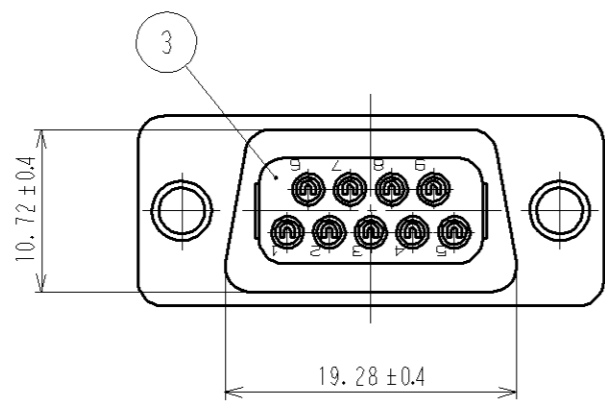

2

1

3

HRS DRAWING FOR REFERENCE

3	PBT	UL94V-0	BLACK				
2	PBT	UL94V-0	BLACK	5	STEEL	NICKEL PLATING	
1	PHOSPHOR BRONZE		SELECTIVE GOLD PLATING	4	STEEL	NICKEL PLATING	
NO.	MATERIAL	FINISH. REMARKS		NO.	MATERIAL	FINISH. REMARKS	
UNITS	⊕	SCALE	△	COUNT	DESCRIPTION OF REVISIONS		DESIGNED
mm		2 : 1					CHECKED
		HIROSE ELECTRIC CO., LTD.		APPROVED : HO.MIWA 06.07.07 CHECKED : HO.MIWA 06.07.07 DESIGNED : S.J.SHIMIZU 06.07.06 DRAWN : S.J.SHIMIZU 06.07.06		DRAWING NO. EDC3-009834-02 PART NO. SDEB-9P(55) CODE NO. CL211-0247-3-55	