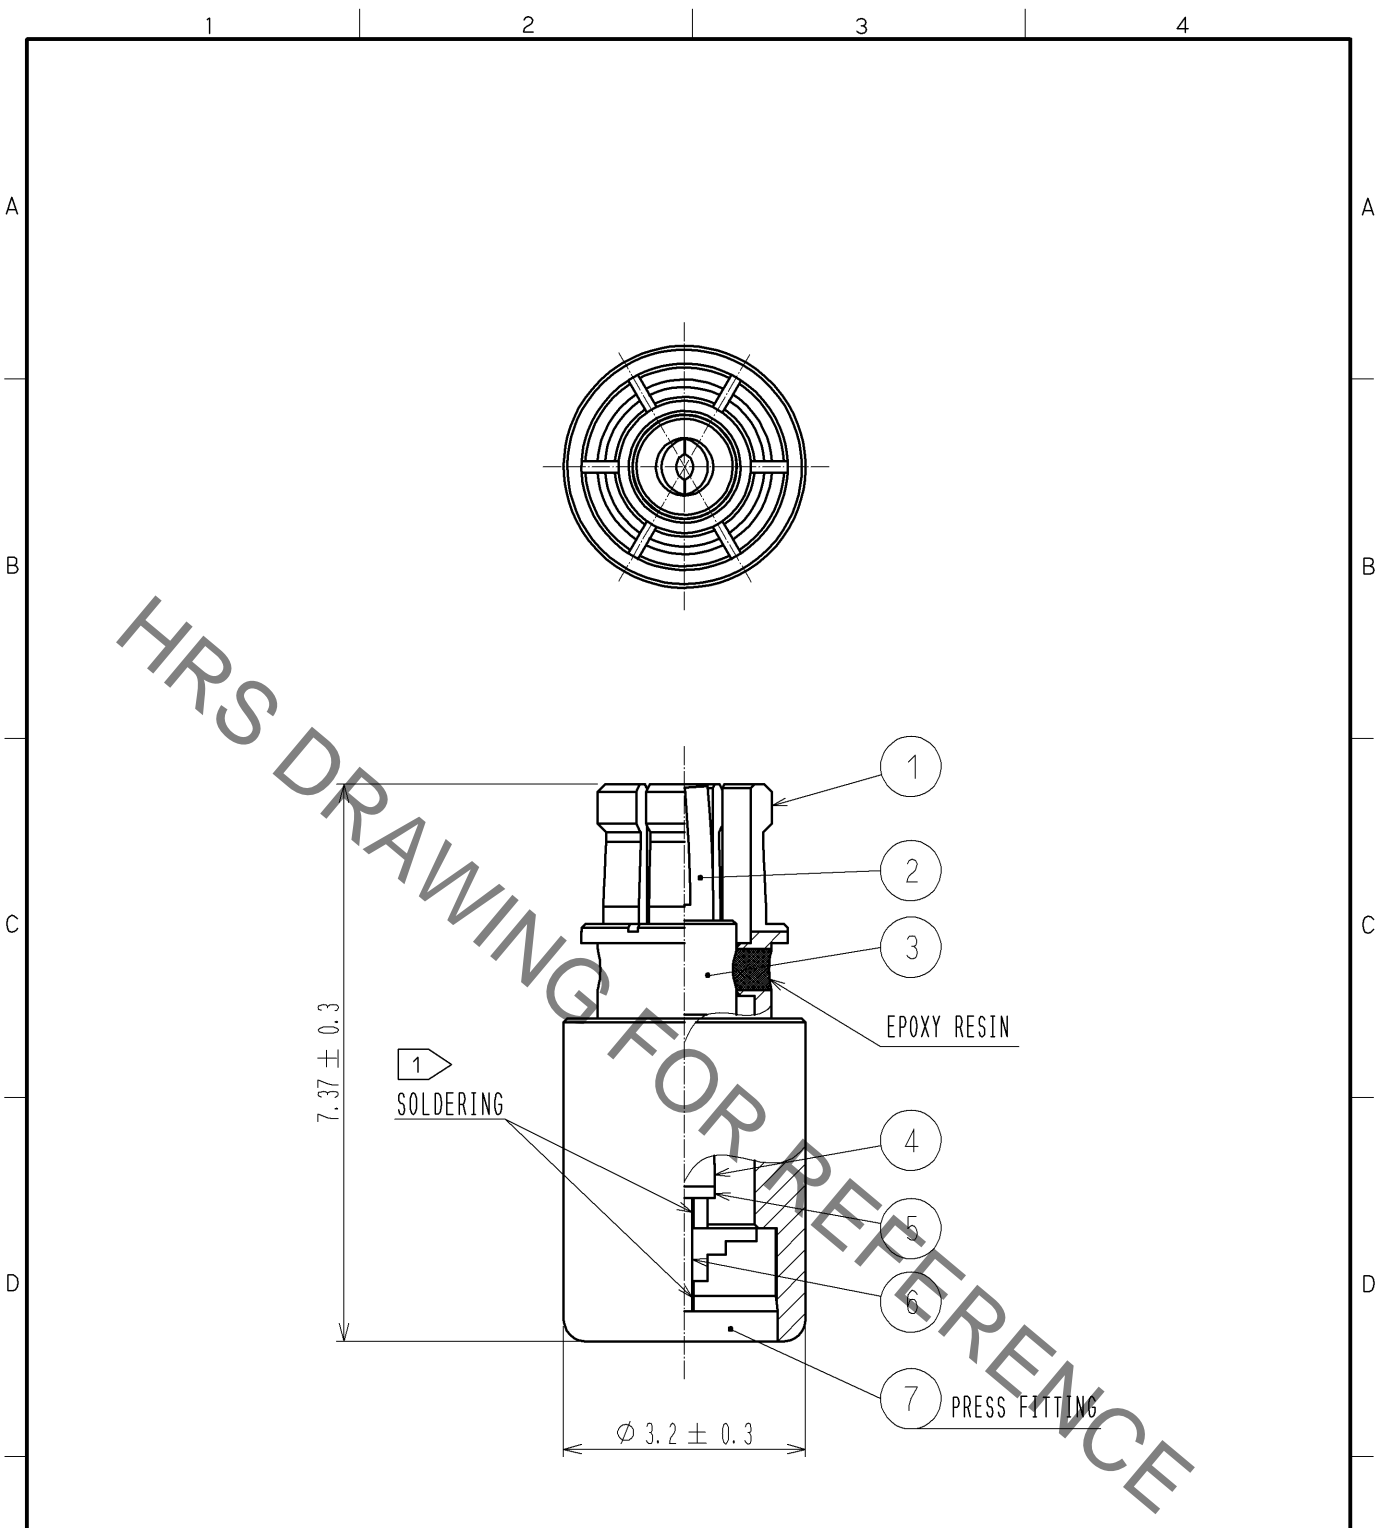

Sep.1.2021 Copyright 2021 HIROSE ELECTRIC CO., LTD. All Rights Reserved.
In case of consideration for using Automotive equipment / device which demand high reliability, kindly contact our sales window correspondents.

NOTE 1 USE LEAD FREE SOLDER(Sn3.0Ag0.5Cu).

RoHS COMPLIANT

NO.	MATERIAL	FINISH	REMARKS	NO.	MATERIAL	FINISH	REMARKS
4	BERYLLIUM COPPER		GOLD PLATING	7	BRASS		GOLD PLATING
3	PTFE			6	ALUMINA		
2	BERYLLIUM COPPER		GOLD PLATING	5	BRASS		GOLD PLATING
1	BERYLLIUM COPPER		GOLD PLATING				

UNITS mm		SCALE 10 : 1	COUNT 	DESCRIPTION OF REVISIONS	DESIGNED	CHECKED	DATE

HIROSE ELECTRIC CO., LTD.	APPROVED : KY. SHIMIZU	14. 11. 19	DRAWING NO.	EDC4-180717-00	
	CHECKED : TO. KATAYAMA	14. 11. 19	PART NO.	SMPM-TMJ	
	DESIGNED : YI. FUNADA	14. 11. 18	CODE NO.	CL353-0163-5-00	
	DRAWN : YI. FUNADA	14. 11. 18			1/1