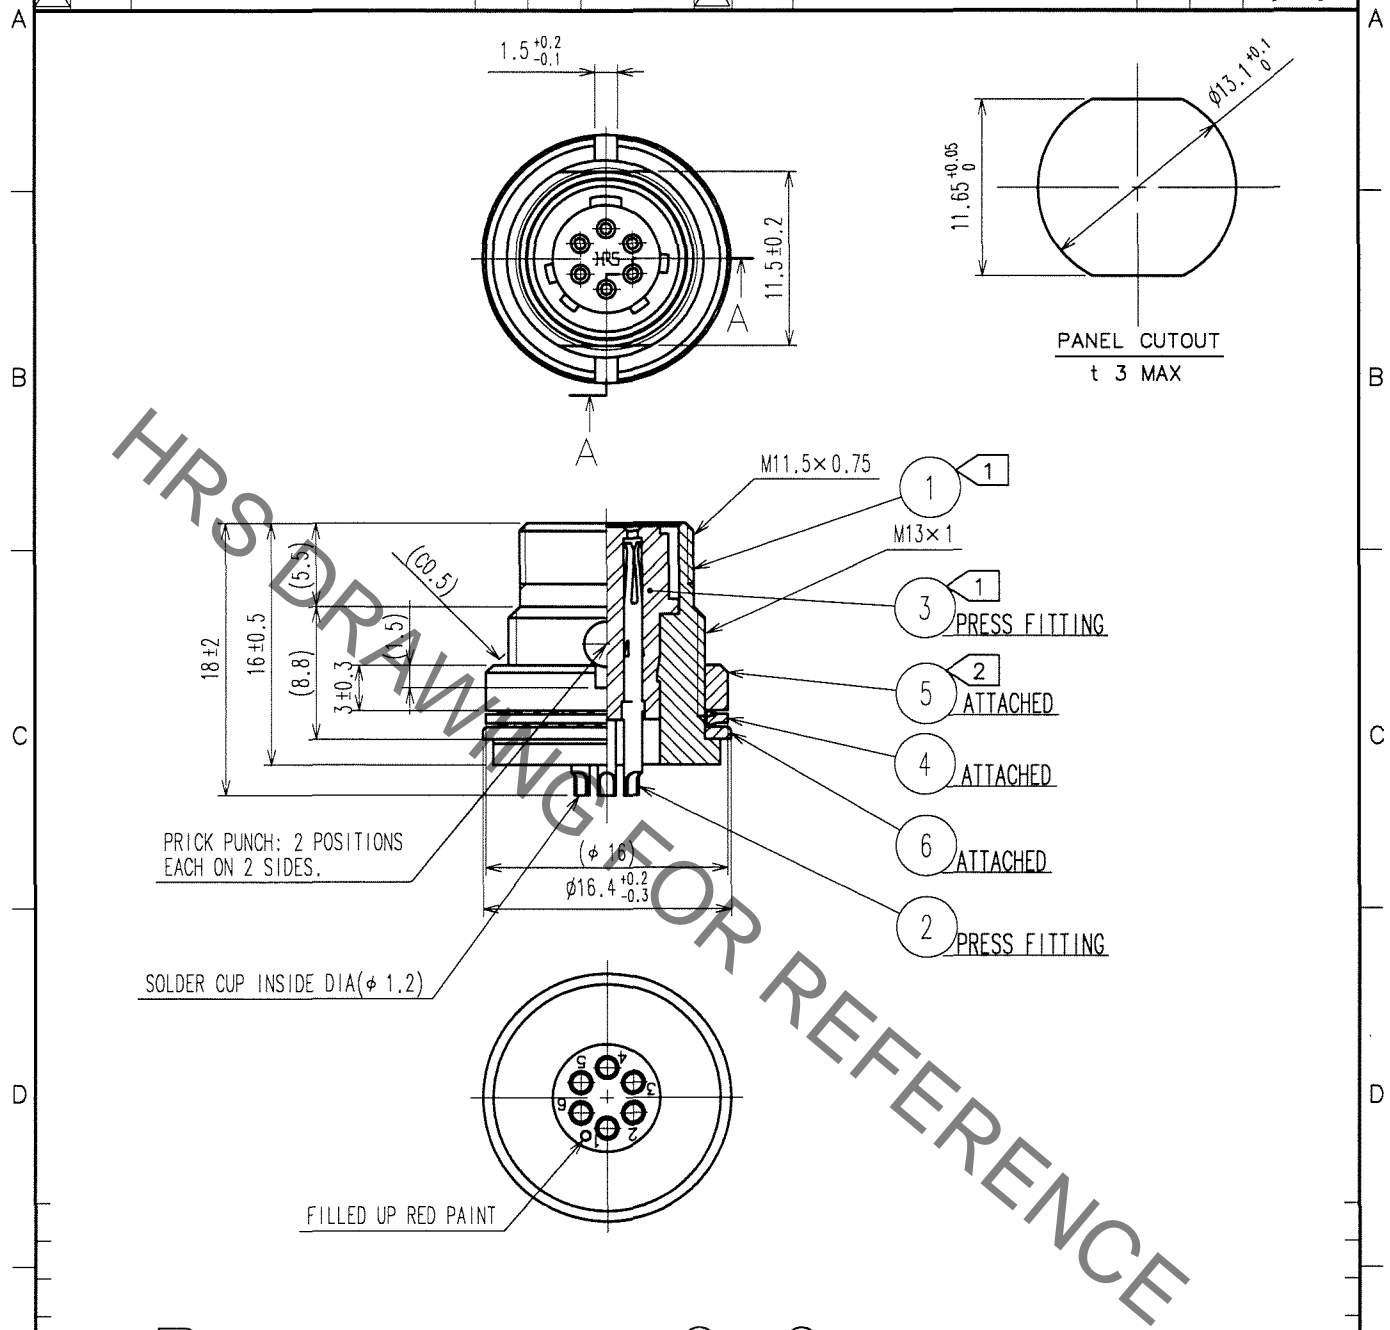

注 ① TORQUE FOR THE FIXTURE OF COMPONENT ① AND ③ IS TO BE 0.7 N·m MIN.  
 ② THE RECOMMENDED CLAMP TORQUE OF COMPONENT ⑤ : 2 N·m.  
 ③ LOCTITE242, HENKEL JAPAN OR EQUIVALENT IS RECOMMENDED TO PREVENT COMPONENT ⑤ FROM LOOSENING.

CODE NO. (OLD)	CL	DRAWN	DESIGNED	CHECKED	APPROVED	RELEASED
		J. Horii	H. Nagano	E. Kunii	M. Sato	
		06.04.13	06.04.14	06.04.29	06.04.27	

SCALE	DRAWING NO.	PART NO.
2 : 1	EDC4-008329-71	SR30-10RD-6S(71)
UNITS	CODE NO.	
mm	CL103-0302-7-71	1/1