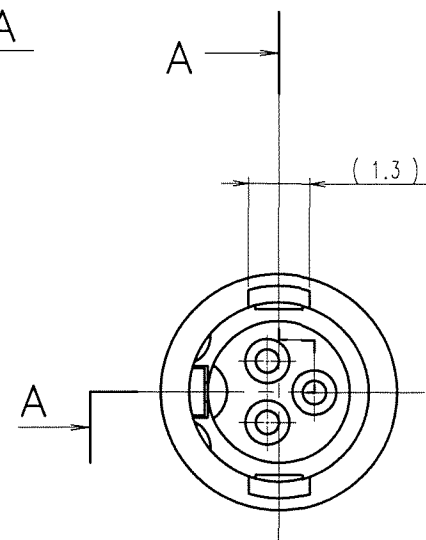

COUNT	DESCRIPTION OF REVISIONS	BY	CHKD	DATE	COUNT	DESCRIPTION OF REVISIONS	BY	CHKD	DATE
△				..	△				..
△				..	△				..
△				..	△				..

HRS DRAWING FOR REFERENCE

2	POLYBUTYLENE TEREPHTHALATE (BLACK)	UL94V-0	4	PHOSPHOR BRONZE	TIN-LEAD PLATING
1	BRASS	NICKEL PLATING	3	PHOSPHOR BRONZE	SILVER PLATING 2μ m min.
NO.	MATERIAL	FINISH, REMARKS	NO.	MATERIAL	FINISH, REMARKS

CODE NO. (OLD)	DRAWN	DESIGNED	CHECKED	APPROVED	RELEASED
CL	<i>S. Komatsu</i>	<i>S. Komatsu</i>	<i>E. Kunita</i>	<i>M. Sato</i>	
	06.09.25	06.04.25	06.09.25	06.09.25	..

SCALE	DRAWING NO.	PART NO.
5 : 1	EDC3-045334-71	SR38-4R-3S(71)
UNITS	CODE NO.	
mm	CL103-0373-5-71	