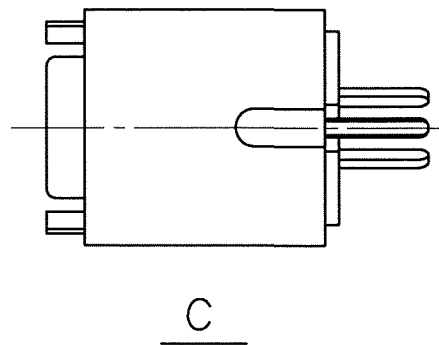

COUNT	DESCRIPTION OF REVISIONS	BY	CHKD	DATE	COUNT	DESCRIPTION OF REVISIONS	BY	CHKD	DATE
△				..	△				..
△				..	△				..
△				..	△				..

HRS DRAWING FOR REFERENCE

2	POLYBUTYLENE TEREPHTHALATE (BLACK)	UL94V-0	4	PHOSPHOR BRONZE	TIN-LEAD PLATING
1	BRASS	NICKEL PLATING	3	PHOSPHOR BRONZE	SILVER PLATING 2μ m min.
NO.	MATERIAL	FINISH, REMARKS	NO.	MATERIAL	FINISH, REMARKS