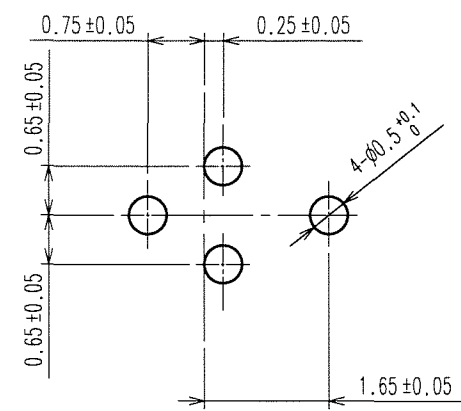

COUNT	DESCRIPTION OF REVISIONS	BY	CHKD	DATE	COUNT	DESCRIPTION OF REVISIONS	BY	CHKD	DATE
△				..	△				..
△				..	△				..
△				..	△				..

HRS DRAWING FOR REFERENCE

2	POLYBUTYLENE TEREPHTHALATE (BLACK)	UL94V-0	4	PHOSPHOR BRONZE	TIN-LEAD PLATING
1	BRASS	NICKEL PLATING	3	PHOSPHOR BRONZE	SILVER PLATING 2μ m min.
NO.	MATERIAL	FINISH, REMARKS	NO.	MATERIAL	FINISH, REMARKS

CODE NO. (OLD)	DRAWN	DESIGNED	CHECKED	APPROVED	RELEASED
CL	<i>S. Komatsu</i>	<i>S. Komatsu</i>	<i>E. Kunita</i>	<i>M. Sato</i>	
	06.09.25	06.04.25	06.09.25	06.09.25	..

SCALE	DRAWING NO.	PART NO.
5 : 1	EDC3-045334-71	SR38-4R-3S(71)
UNITS	CODE NO.	
mm	CL103-0373-5-71	