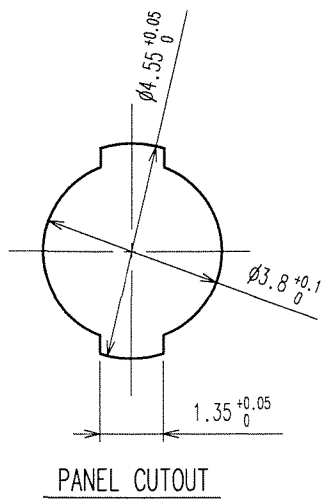

Sep.1.2021 Copyright 2021 HIROSE ELECTRIC CO., LTD. All Rights Reserved.
In case of consideration for using Automotive equipment / device which demand high reliability, kindly contact our sales window correspondents.

COUNT	DESCRIPTION OF REVISIONS	BY	CHKD	DATE	COUNT	DESCRIPTION OF REVISIONS	BY	CHKD	DATE
△				..	△				..
△				..	△				..
△				..	△				..

HRS DRAWING FOR REFERENCE

2	POLYBUTYLENE TEREPHTHALATE (BLACK)	UL94V-0	4	PHOSPHOR BRONZE	TIN-LEAD PLATING
1	BRASS	NICKEL PLATING	3	PHOSPHOR BRONZE	SILVER PLATING 2μ m min.
NO.	MATERIAL	FINISH, REMARKS	NO.	MATERIAL	FINISH, REMARKS

CODE NO. (OLD)	DRAWN	DESIGNED	CHECKED	APPROVED	RELEASED
CL	<i>S. Komatsu</i>	<i>S. Komatsu</i>	<i>E. Kunita</i>	<i>M. Sato</i>	
	06.09.25	06.04.25	06.09.25	06.09.25	..

SCALE	DRAWING NO.	PART NO.
5 : 1	EDC3-045334-71	SR38-4R-3S(71)
UNITS	CODE NO.	
mm	CL103-0373-5-71	

TO
R