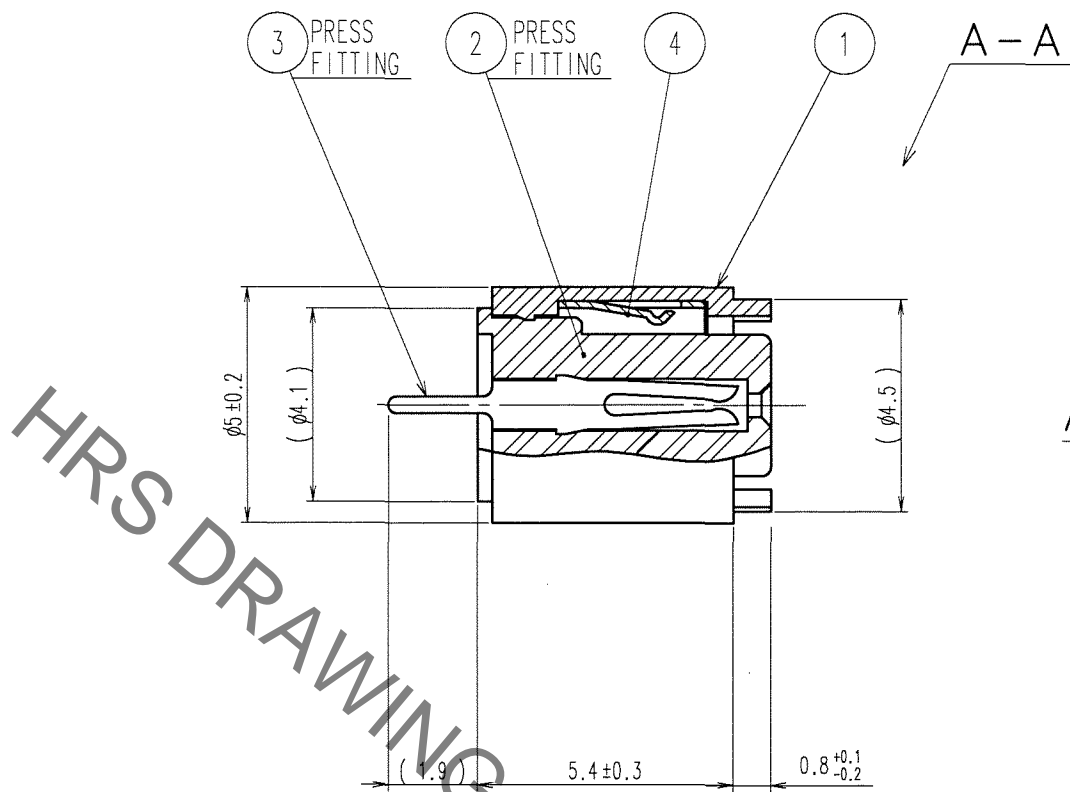

COUNT	DESCRIPTION OF REVISIONS	BY	CHKD	DATE	COUNT	DESCRIPTION OF REVISIONS	BY	CHKD	DATE
△				..	△				..
△				..	△				..
△				..	△				..

HRS DRAWING FOR REFERENCE

2	POLYBUTYLENE TEREPHTHALATE (BLACK)	UL94V-0	4	PHOSPHOR BRONZE	TIN-LEAD PLATING
1	BRASS	NICKEL PLATING	3	PHOSPHOR BRONZE	SILVER PLATING 2μ m min.
NO.	MATERIAL	FINISH, REMARKS	NO.	MATERIAL	FINISH, REMARKS

CODE NO. (OLD)	DRAWN	DESIGNED	CHECKED	APPROVED	RELEASED
CL	<i>S. Komatsu</i>	<i>S. Komatsu</i>	<i>E. Kunita</i>	<i>M. Sato</i>	
	06.09.25	06.04.25	06.09.25	06.09.25	..

SCALE	DRAWING NO.	PART NO.
5 : 1	EDC3-045334-71	SR38-4R-3S(71)
UNITS	CODE NO.	
mm	CL103-0373-5-71	