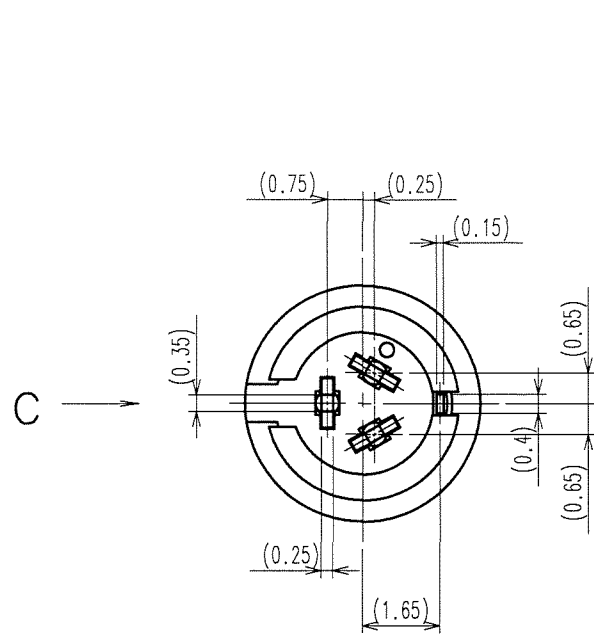

COUNT	DESCRIPTION OF REVISIONS	BY	CHKD	DATE	COUNT	DESCRIPTION OF REVISIONS	BY	CHKD	DATE
△				..	△				..
△				..	△				..
△				..	△				..

HRS DRAWING FOR REFERENCE

2	POLYBUTYLENE TEREPHTHALATE (BLACK)	UL94V-0	4	PHOSPHOR BRONZE	TIN-LEAD PLATING
1	BRASS	NICKEL PLATING	3	PHOSPHOR BRONZE	SILVER PLATING 2μ m min.
NO.	MATERIAL	FINISH, REMARKS	NO.	MATERIAL	FINISH, REMARKS

CODE NO. (OLD)	DRAWN	DESIGNED	CHECKED	APPROVED	RELEASED
CL	<i>S. Komatsu</i>	<i>S. Komatsu</i>	<i>E. Kunita</i>	<i>M. Sato</i>	
	06.09.25	06.04.25	06.09.25	06.09.25	..

SCALE	DRAWING NO.	PART NO.
5 : 1	EDC3-045334-71	SR38-4R-3S(71)
UNITS	CODE NO.	
mm	CL103-0373-5-71	