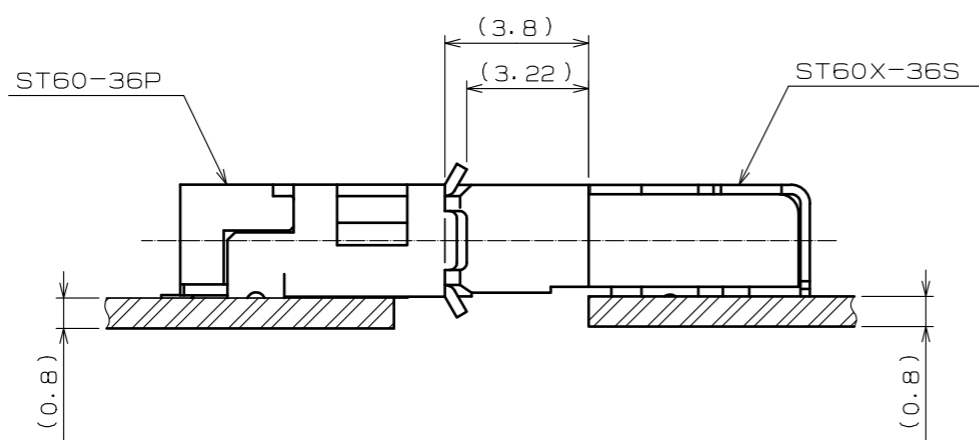

FIGURE FOR PACKING(FREE)

FIGURE OF MATING(5:1)

4 DIMENSIONAL DRAWING FOR CRADLE USE(5:1)

HRS	DRAWING NO.	EDC-124427-30-00
	PART NO.	ST60X-36S(30)
	CODE NO.	CL241-0035-7-30
		2/2

X-ON Electronics

Largest Supplier of Electrical and Electronic Components