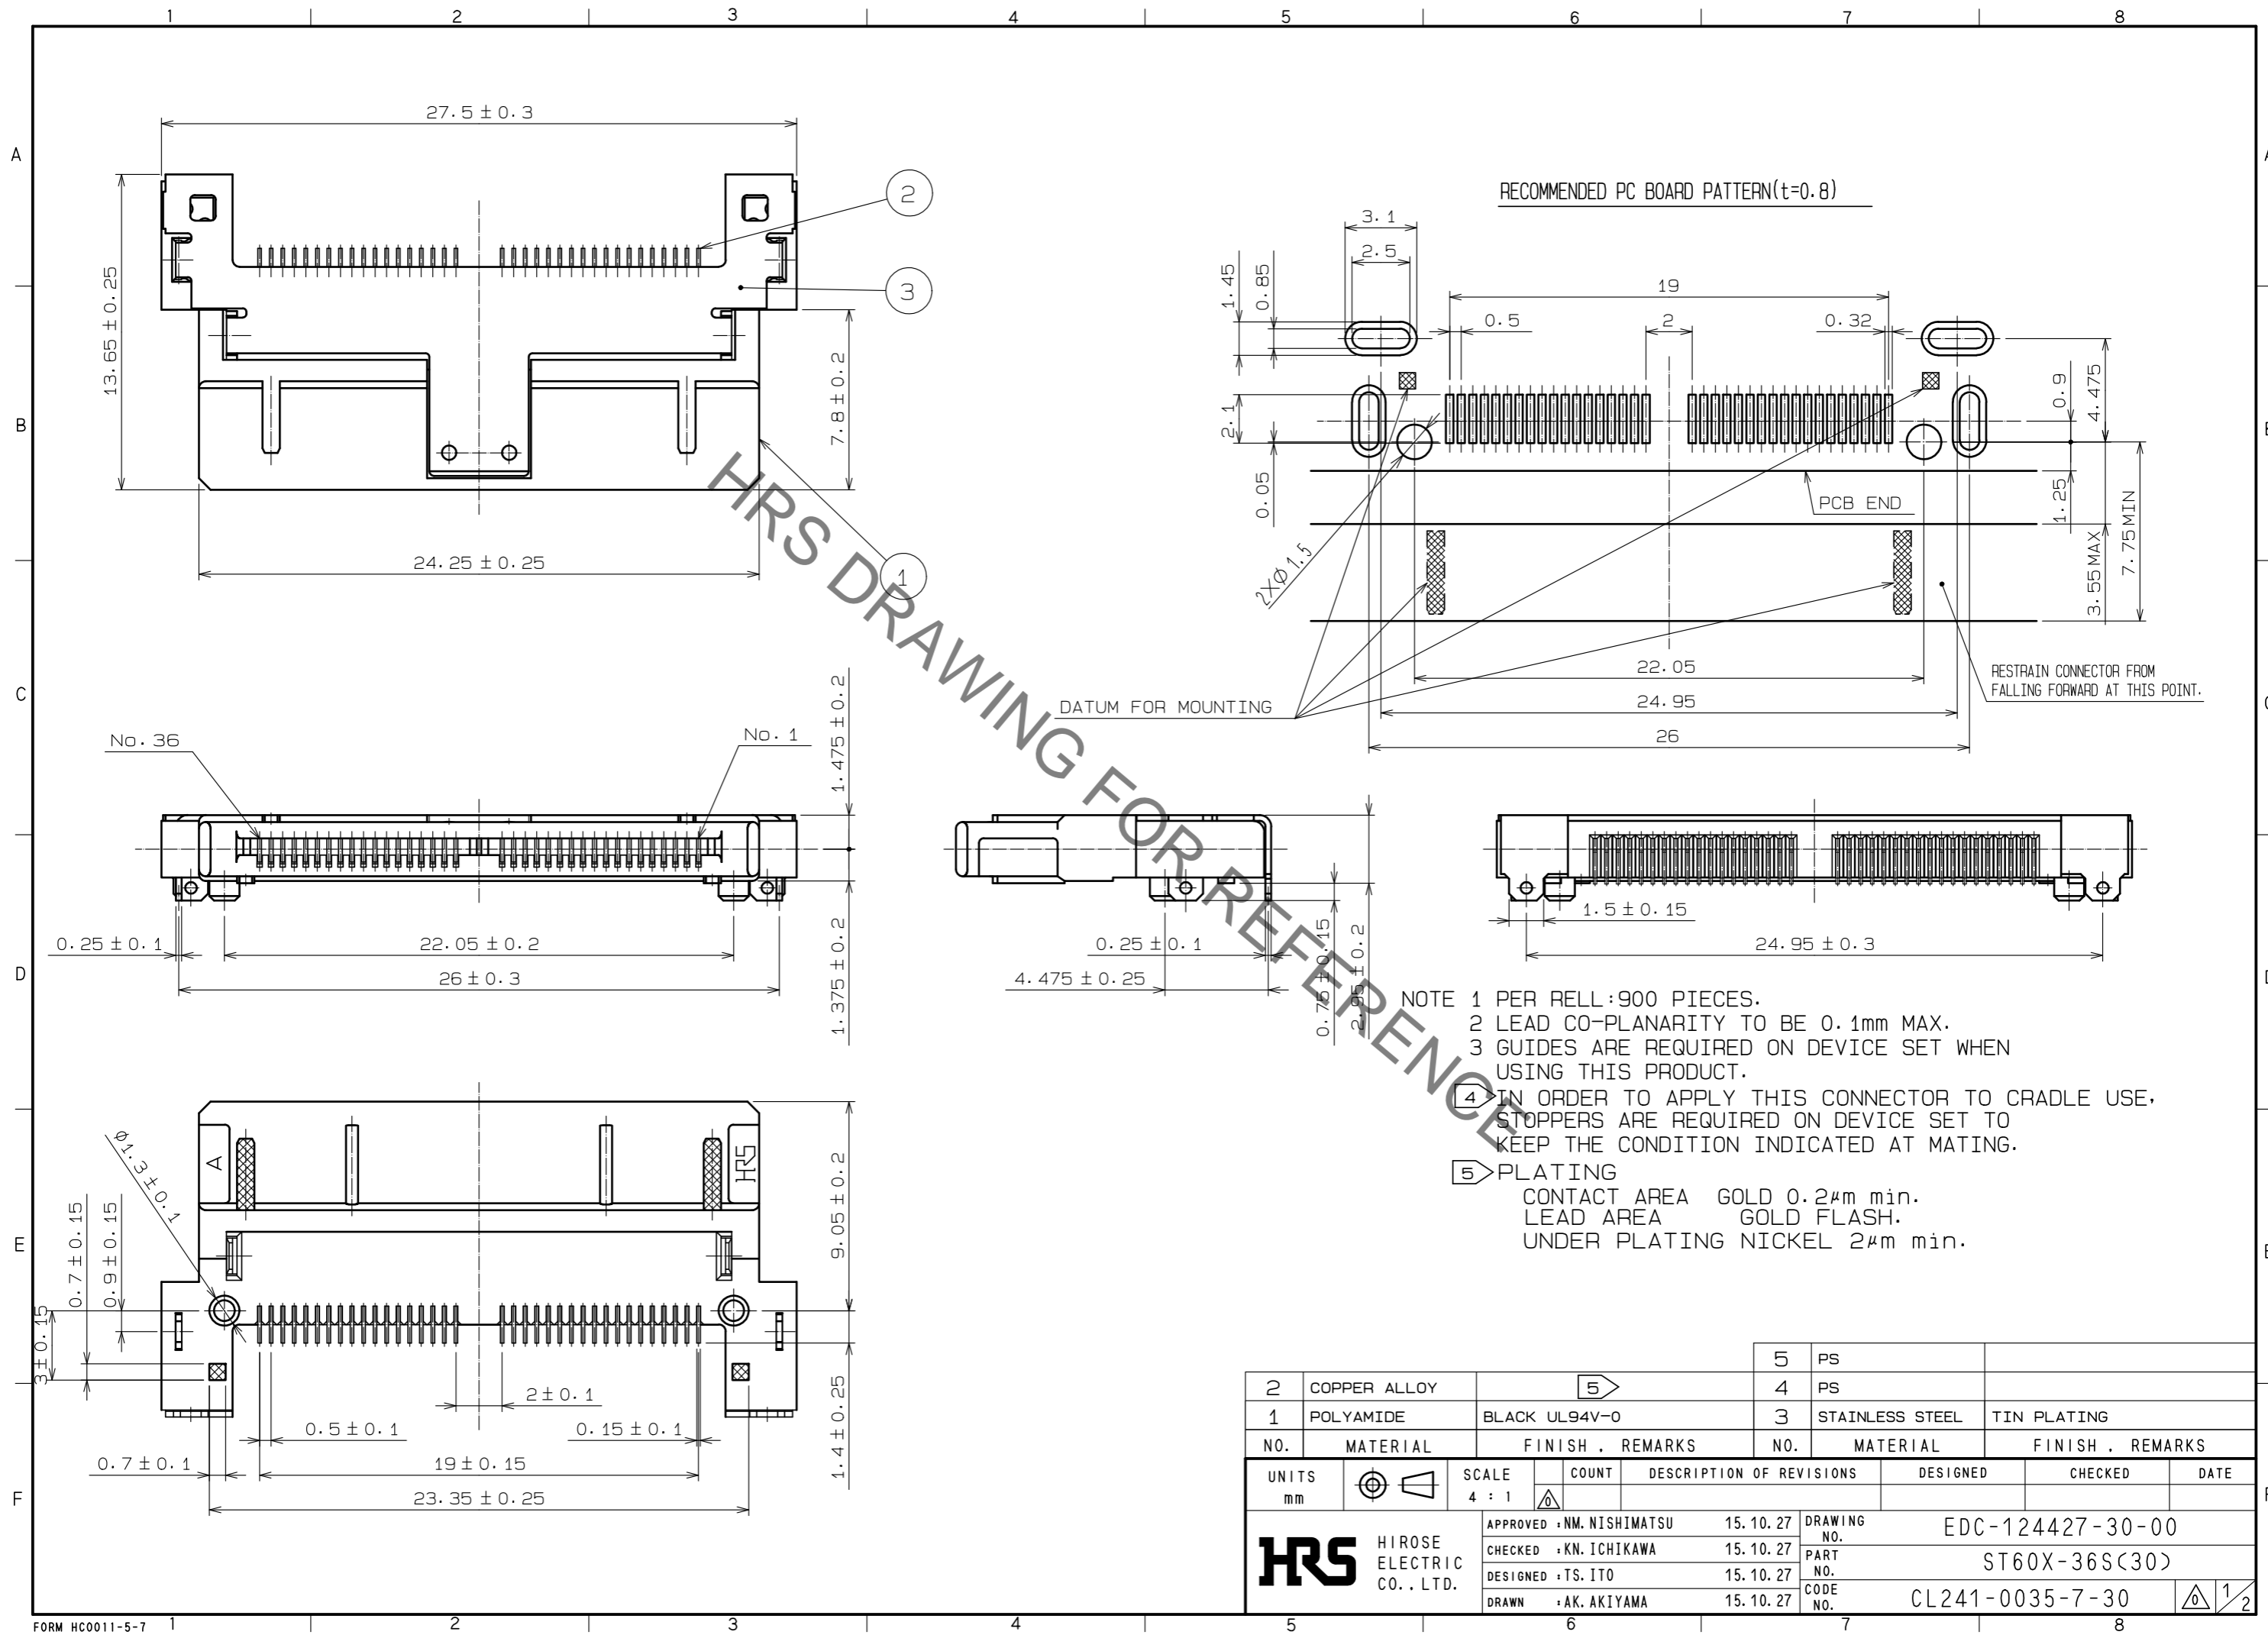

FORM HC0011-5-7

2	COPPER ALLOY		5	PS				
1	POLYAMIDE	BLACK UL94V-0	4	PS				
			3	STAINLESS STEEL	TIN PLATING			
NO.	MATERIAL	FINISH . REMARKS	NO.	MATERIAL	FINISH . REMARKS			
UNITS	mm	SCALE	4 : 1	COUNT	DESCRIPTION OF REVISIONS	DESIGNED	CHECKED	DATE
HRS HIROSE ELECTRIC CO., LTD.		APPROVED : NM. NISHIMATSU	15.10.27	DRAWING NO. EDC-124427-30-00				
		CHECKED : KN. ICHIKAWA	15.10.27	PART NO. ST60X-36S(30)				
		DESIGNED : TS. ITO	15.10.27	CODE NO. CL241-0035-7-30				
		DRAWN : AK. AKIYAMA	15.10.27					

FIGURE FOR PACKING(FREE)

FIGURE OF MATING(5:1)

4 DIMENSIONAL DRAWING FOR CRADLE USE(5:1)

HRS	DRAWING NO.	EDC-124427-30-00
	PART NO.	ST60X-36S(30)
	CODE NO.	CL241-0035-7-30
		2/2

X-ON Electronics

Largest Supplier of Electrical and Electronic Components