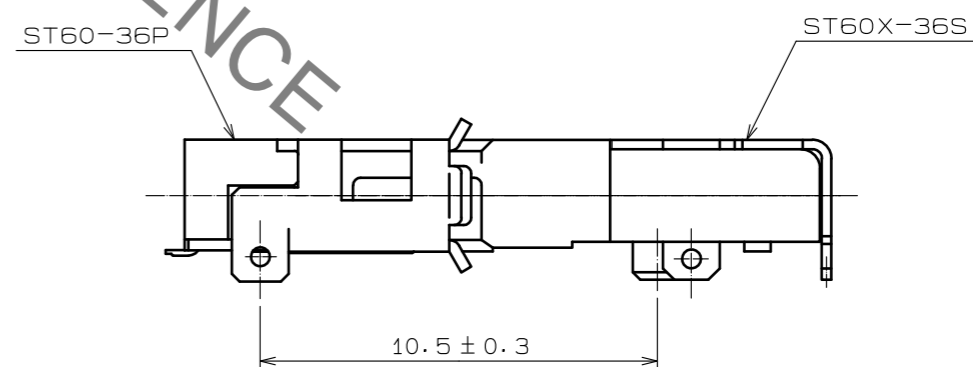

FIGURE FOR PACKING(FREE)

FIGURE OF MATING(5:1)

4 DIMENSIONAL DRAWING FOR CRADLE USE(5:1)

HRS	DRAWING NO.	EDC-124427-30-00
	PART NO.	ST60X-36S(30)
	CODE NO.	CL241-0035-7-30
		2/2

X-ON Electronics

Largest Supplier of Electrical and Electronic Components