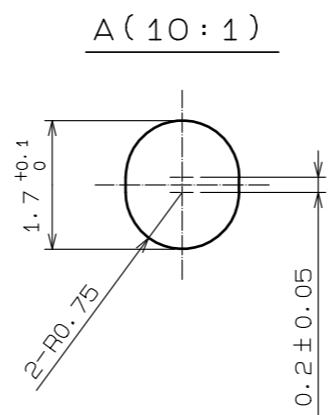

FIGURE FOR PACKING(FREE)

FIGURE OF MATING(5:1)

4 DIMENSIONAL DRAWING FOR CRADLE USE(5:1)

HRS	DRAWING NO.	EDC-124427-30-00
	PART NO.	ST60X-36S(30)
	CODE NO.	CL241-0035-7-30
		2/2

X-ON Electronics

Largest Supplier of Electrical and Electronic Components