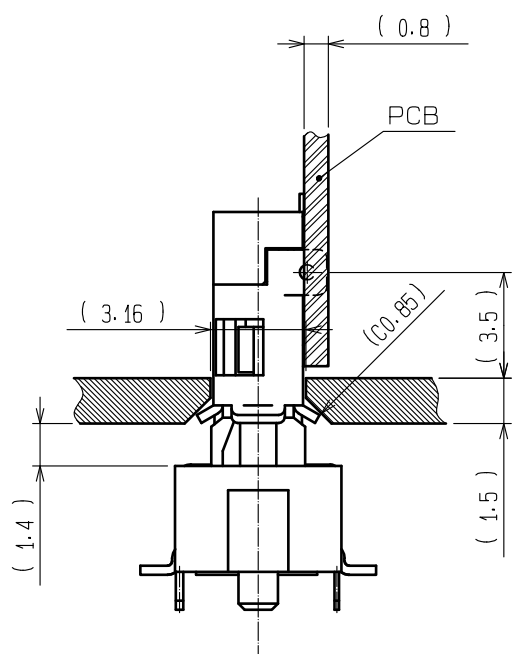

4	STAINLESS STEEL	TIN PLATING	8	PE				
3	COPPER ALLOY	GOLD PLATING	7	PS				
2	COPPER ALLOY	GOLD PLATING	6	PA	UL94V-0			
1	PA	(BLACK) UL94V-0	5	STAINLESS STEEL	TIN PLATING			
NO.	MATERIAL	FINISH . REMARKS	NO.	MATERIAL	FINISH . REMARKS			
UNITS		SCALE	COUNT	DESCRIPTION OF REVISIONS		DESIGNED	CHECKED	DATE
mm		4 : 1						
<b>HRS</b> HIROSE ELECTRIC CO., LTD.			APPROVED : NM. NISHIMATSU	15.10.27	DRAWING NO. EDC-124279-30-00			
			CHECKED : KN. ICHIKAWA	15.10.27	PART NO. ST80X-10S(30)			
			DESIGNED : TS. ITO	15.10.27	CODE NO. CL241-0030-3-30			
			DRAWN : AK. AKIYAMA	15.10.27				

MOUNTING CAP ASSEMBLY

△ PATTERN OF MOUNTING PLUG

② FIGURE FOR PACKAGING (2:1)

HRS DRAWING FOR REFERENCE

<b>HRS</b>	DRAWING NO.	EDC-124279-30-00	②/2
	PART NO.	ST80X-10S(30)	
	CODE NO.	CL241-0030-3-30	