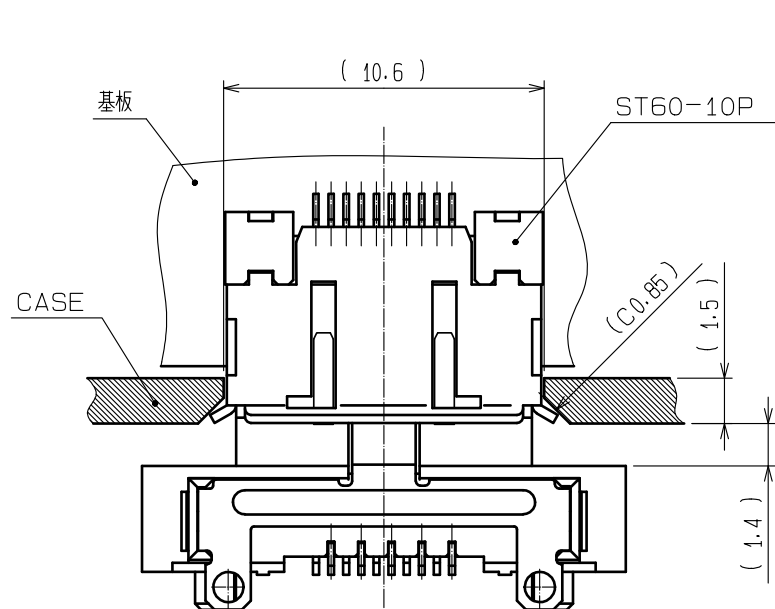

4	STAINLESS STEEL	TIN PLATING	8	PE				
3	COPPER ALLOY	GOLD PLATING	7	PS				
2	COPPER ALLOY	GOLD PLATING	6	PA	UL94V-0			
1	PA	(BLACK) UL94V-0	5	STAINLESS STEEL	TIN PLATING			
NO.	MATERIAL	FINISH . REMARKS	NO.	MATERIAL	FINISH . REMARKS			
UNITS		SCALE	COUNT	DESCRIPTION OF REVISIONS		DESIGNED	CHECKED	DATE
mm		4 : 1						
<b>HRS</b> HIROSE ELECTRIC CO., LTD.			APPROVED : NM. NISHIMATSU	15.10.27	DRAWING NO. EDC-124279-30-00			
			CHECKED : KN. ICHIKAWA	15.10.27	PART NO. ST80X-10S(30)			
			DESIGNED : TS. ITO	15.10.27	CODE NO. CL241-0030-3-30			
			DRAWN : AK. AKIYAMA	15.10.27				

MOUNTING CAP ASSEMBLY

△ PATTERN OF MOUNTING PLUG

② FIGURE FOR PACKAGING (2:1)

HRS DRAWING FOR REFERENCE

<b>HRS</b>	DRAWING NO.	EDC-124279-30-00	②/2
	PART NO.	ST80X-10S(30)	
	CODE NO.	CL241-0030-3-30	