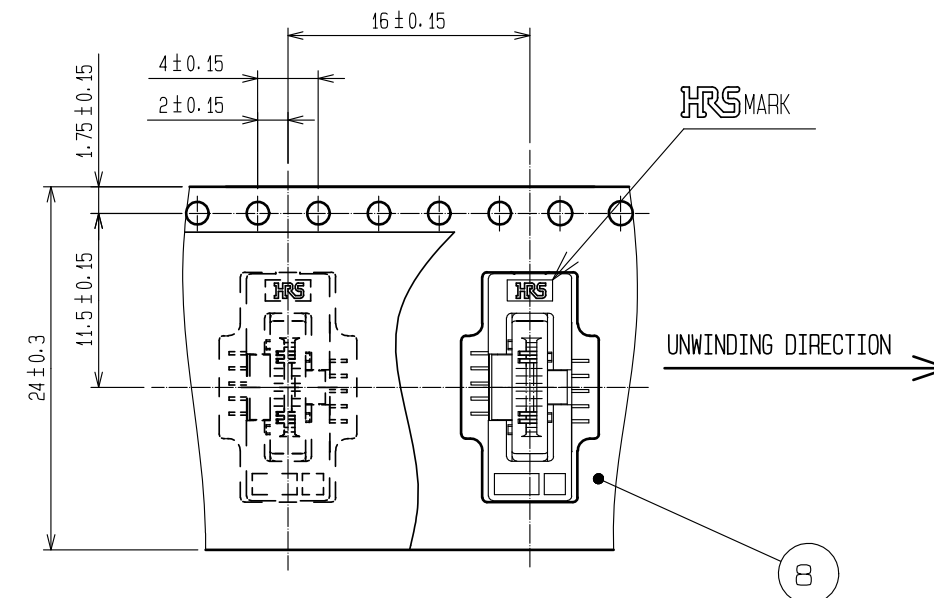

4	STAINLESS STEEL	TIN PLATING	8	PE				
3	COPPER ALLOY	GOLD PLATING	7	PS				
2	COPPER ALLOY	GOLD PLATING	6	PA	UL94V-0			
1	PA	(BLACK) UL94V-0	5	STAINLESS STEEL	TIN PLATING			
NO.	MATERIAL	FINISH . REMARKS	NO.	MATERIAL	FINISH . REMARKS			
UNITS		SCALE	COUNT	DESCRIPTION OF REVISIONS		DESIGNED	CHECKED	DATE
mm		4 : 1						
<b>HRS</b> HIROSE ELECTRIC CO., LTD.			APPROVED : NM. NISHIMATSU	15.10.27	DRAWING NO. EDC-124279-30-00			
			CHECKED : KN. ICHIKAWA	15.10.27	PART NO. ST80X-10S(30)			
			DESIGNED : TS. ITO	15.10.27	CODE NO. CL241-0030-3-30			
			DRAWN : AK. AKIYAMA	15.10.27				

MOUNTING CAP ASSEMBLY

△ PATTERN OF MOUNTING PLUG

② FIGURE FOR PACKAGING (2:1)

HRS DRAWING FOR REFERENCE

<b>HRS</b>	DRAWING NO.	EDC-124279-30-00	②/2
	PART NO.	ST80X-10S(30)	
	CODE NO.	CL241-0030-3-30	