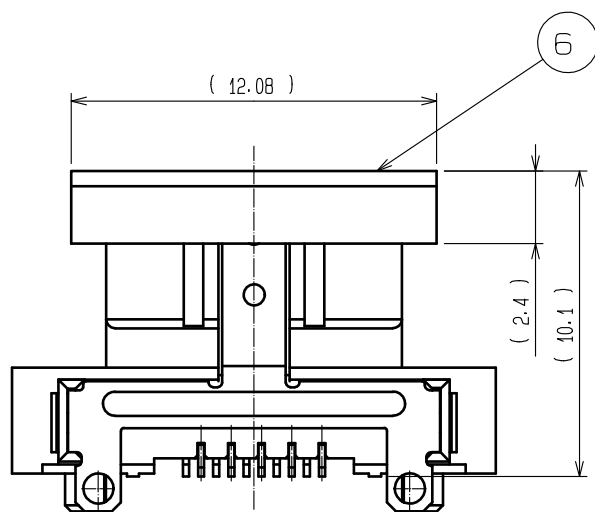

4	STAINLESS STEEL	TIN PLATING	8	PE				
3	COPPER ALLOY	GOLD PLATING	7	PS				
2	COPPER ALLOY	GOLD PLATING	6	PA	UL94V-0			
1	PA	(BLACK) UL94V-0	5	STAINLESS STEEL	TIN PLATING			
NO.	MATERIAL	FINISH . REMARKS	NO.	MATERIAL	FINISH . REMARKS			
UNITS		SCALE	COUNT	DESCRIPTION OF REVISIONS		DESIGNED	CHECKED	DATE
mm		4 : 1						
<b>HRS</b> HIROSE ELECTRIC CO., LTD.			APPROVED : NM. NISHIMATSU	15.10.27	DRAWING NO. EDC-124279-30-00			
			CHECKED : KN. ICHIKAWA	15.10.27	PART NO. ST80X-10S(30)			
			DESIGNED : TS. ITO	15.10.27	CODE NO. CL241-0030-3-30			
			DRAWN : AK. AKIYAMA	15.10.27				

MOUNTING CAP ASSEMBLY

△ PATTERN OF MOUNTING PLUG

② FIGURE FOR PACKAGING (2:1)

HRS DRAWING FOR REFERENCE

<b>HRS</b>	DRAWING NO.	EDC-124279-30-00	②/2
	PART NO.	ST80X-10S(30)	
	CODE NO.	CL241-0030-3-30	