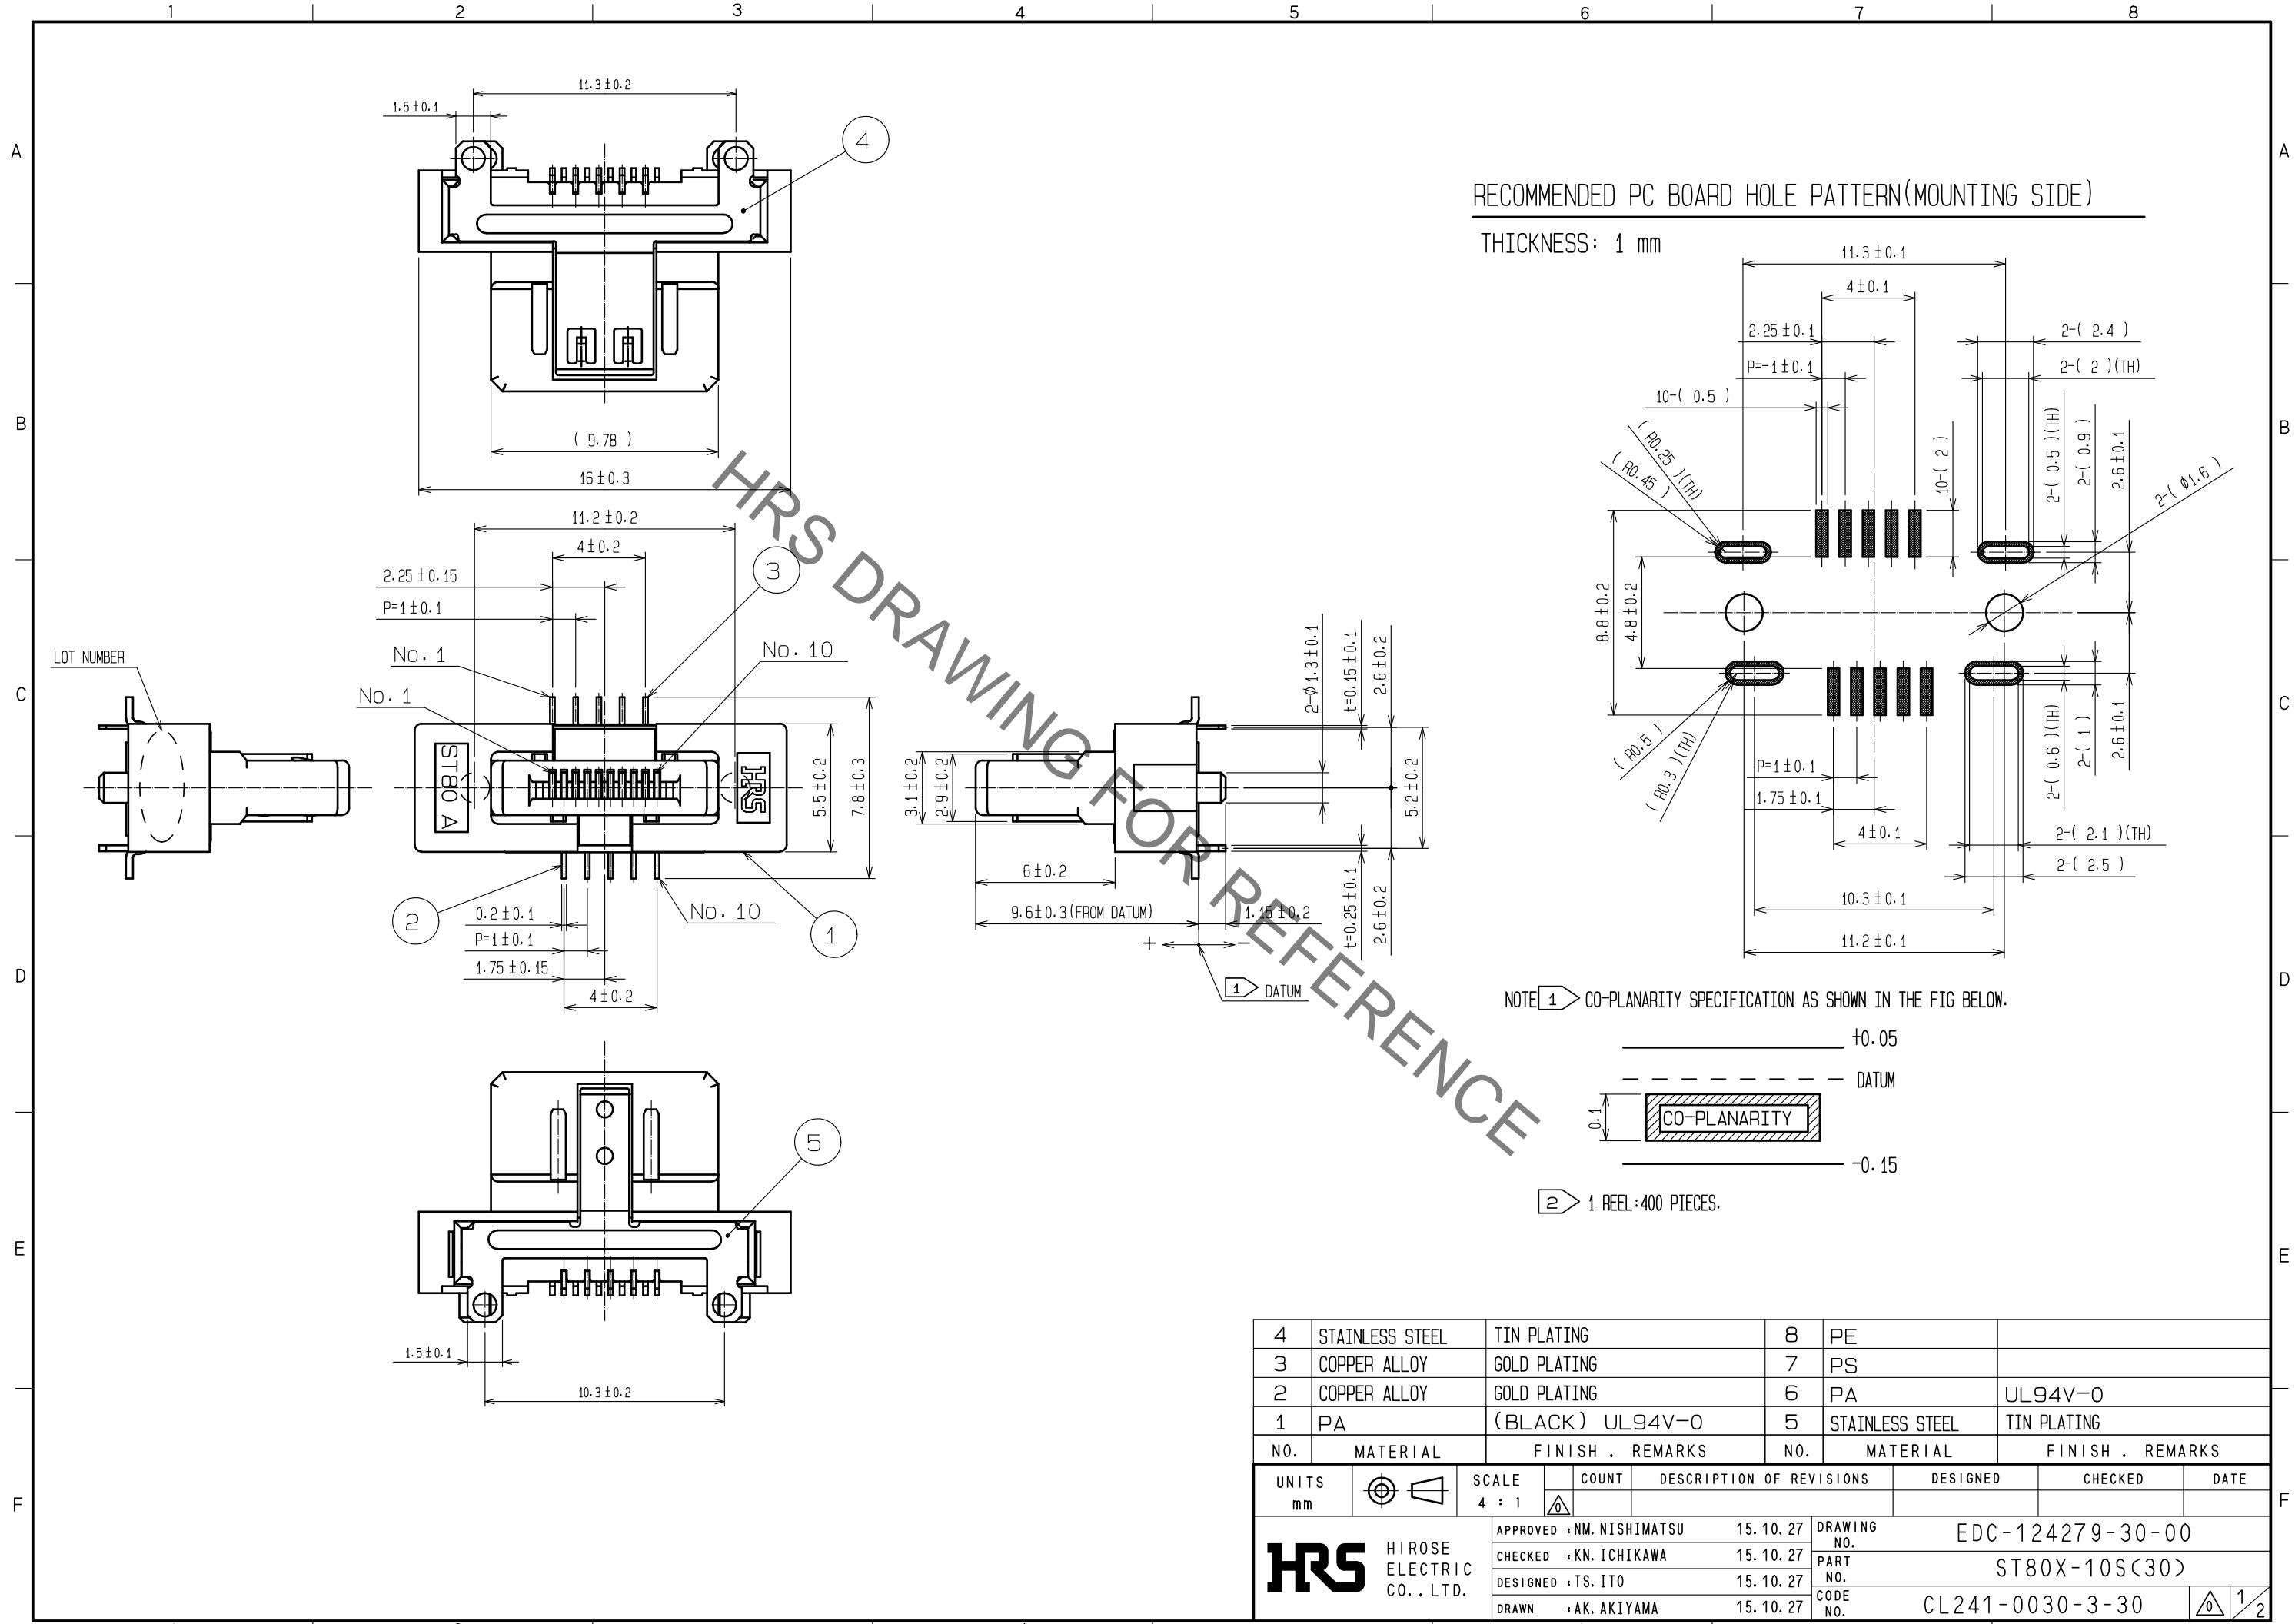

4	STAINLESS STEEL	TIN PLATING	8	PE				
3	COPPER ALLOY	GOLD PLATING	7	PS				
2	COPPER ALLOY	GOLD PLATING	6	PA	UL94V-0			
1	PA	(BLACK) UL94V-0	5	STAINLESS STEEL	TIN PLATING			
NO.	MATERIAL	FINISH . REMARKS	NO.	MATERIAL	FINISH . REMARKS			
UNITS		SCALE	COUNT	DESCRIPTION OF REVISIONS		DESIGNED	CHECKED	DATE
mm		4 : 1						
<b>HRS</b> HIROSE ELECTRIC CO., LTD.			APPROVED : NM. NISHIMATSU	15.10.27	DRAWING NO. EDC-124279-30-00			
			CHECKED : KN. ICHIKAWA	15.10.27	PART NO. ST80X-10S(30)			
			DESIGNED : TS. ITO	15.10.27	CODE NO. CL241-0030-3-30			
			DRAWN : AK. AKIYAMA	15.10.27				

MOUNTING CAP ASSEMBLY

△ PATTERN OF MOUNTING PLUG

② FIGURE FOR PACKAGING (2:1)

HRS DRAWING FOR REFERENCE

<b>HRS</b>	DRAWING NO.	EDC-124279-30-00	②/2
	PART NO.	ST80X-10S(30)	
	CODE NO.	CL241-0030-3-30	