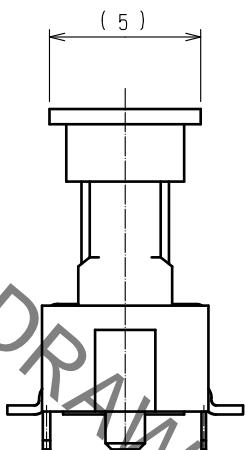

4	STAINLESS STEEL	TIN PLATING	8	PE				
3	COPPER ALLOY	GOLD PLATING	7	PS				
2	COPPER ALLOY	GOLD PLATING	6	PA	UL94V-0			
1	PA	(BLACK) UL94V-0	5	STAINLESS STEEL	TIN PLATING			
NO.	MATERIAL	FINISH . REMARKS	NO.	MATERIAL	FINISH . REMARKS			
UNITS		SCALE	COUNT	DESCRIPTION OF REVISIONS		DESIGNED	CHECKED	DATE
mm		4 : 1						
<b>HRS</b> HIROSE ELECTRIC CO., LTD.			APPROVED : NM. NISHIMATSU	15.10.27	DRAWING NO. EDC-124279-30-00			
			CHECKED : KN. ICHIKAWA	15.10.27	PART NO. ST80X-10S(30)			
			DESIGNED : TS. ITO	15.10.27	CODE NO. CL241-0030-3-30			
			DRAWN : AK. AKIYAMA	15.10.27				

MOUNTING CAP ASSEMBLY

△ PATTERN OF MOUNTING PLUG

② FIGURE FOR PACKAGING (2:1)

HRS DRAWING FOR REFERENCE

<b>HRS</b>	DRAWING NO.	EDC-124279-30-00	②/2
	PART NO.	ST80X-10S(30)	
	CODE NO.	CL241-0030-3-30	