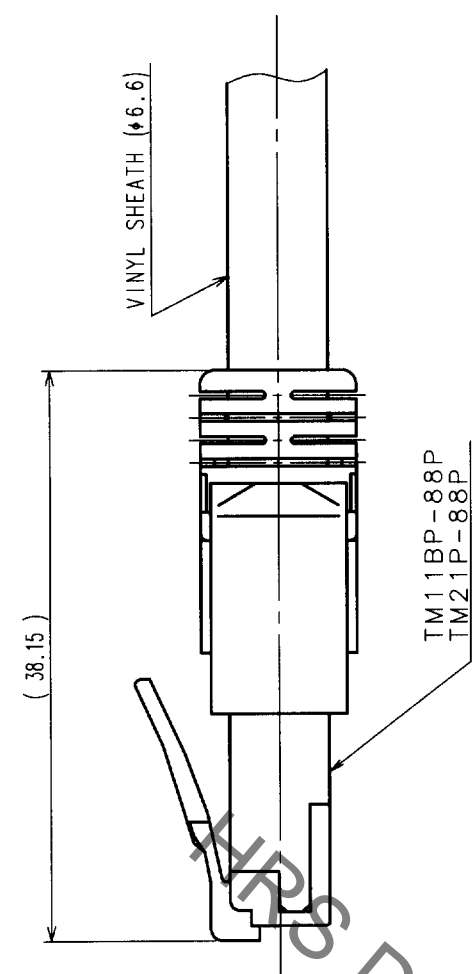

COUNT	DESCRIPTION OF REVISIONS	BY	CHKD	DATE	COUNT	DESCRIPTION OF REVISIONS	BY	CHKD	DATE
△					△				
△					△				
△					△				

ASSEMBLED

NOTES: 1. () INDICATES THE REFERENCE DIMENSIONS.
 2. COLOR NO.S ARE SHOWN IN TABLE-1.
 3. PER BAG: 50 PIECES.

TABLE-1

PART NO.	HRS NO.	COLOR
TM11BP-8-CV (11)	CL222-2898-6-11	LIGHT BEIGE
TM11BP-8-CV (12)	CL222-2898-6-12	MEDIUM GRAY
TM11BP-8-CV (13)	CL222-2898-6-13	BLACK
TM11BP-8-CV (14)	CL222-2898-6-14	NATURAL LIGHT GRAY
TM11BP-8-CV (15)	CL222-2898-6-15	RED
TM11BP-8-CV (16)	CL222-2898-6-16	GREEN
TM11BP-8-CV (17)	CL222-2898-6-17	BLUE
TM11BP-8-CV (18)	CL222-2898-6-18	YELLOW
TM11BP-8-CV (19)	CL222-2898-6-19	ORANGE

TO	Q2			
----	----	--	--	--

DRAWING NO. EDC3-122818-01		PART NO. TM11BP-8-CV (1)	
SCALE 2 : 1		CODE NO. CL222-2898-6-1	
UNITS mm		HIROSE ELECTRIC CO., LTD.	

X-ON Electronics

Largest Supplier of Electrical and Electronic Components