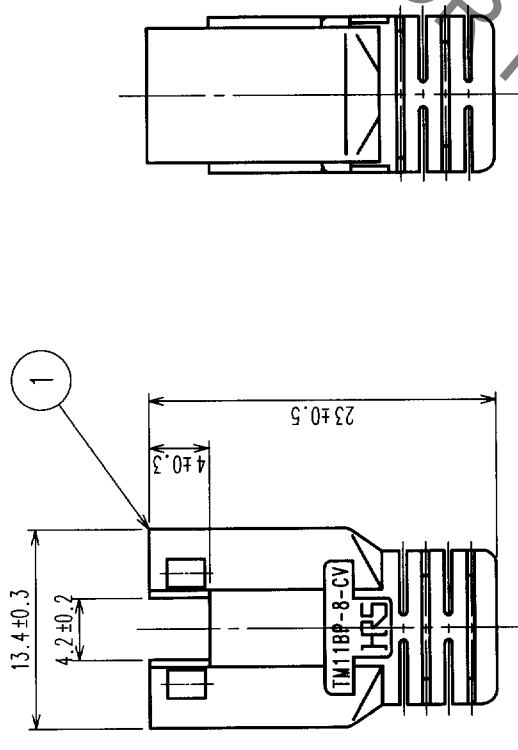

In case of consideration for using Automotive equipment / device which demand high reliability, kindly contact our sales window correspondents.

Sep.1.2021 Copyright 2021 HIROSE ELECTRIC CO., LTD. All Rights Reserved.

COUNT	DESCRIPTION OF REVISIONS	BY	CHKD	DATE	COUNT	DESCRIPTION OF REVISIONS	BY	CHKD	DATE
△					△				
△					△				
△					△				

ASSEMBLED

NOTES: 1. ( ) INDICATES THE REFERENCE DIMENSIONS.
2. COLOR NO.S ARE SHOWN IN TABLE-1.
3. PER BAG: 50 PIECES.

TABLE-1

PART NO.	HRS NO.	COLOR
TM11BP-8-CV (11)	CL222-2898-6-11	LIGHT BEIGE
TM11BP-8-CV (12)	CL222-2898-6-12	MEDIUM GRAY
TM11BP-8-CV (13)	CL222-2898-6-13	BLACK
TM11BP-8-CV (14)	CL222-2898-6-14	NATURAL LIGHT GRAY
TM11BP-8-CV (15)	CL222-2898-6-15	RED
TM11BP-8-CV (16)	CL222-2898-6-16	GREEN
TM11BP-8-CV (17)	CL222-2898-6-17	BLUE
TM11BP-8-CV (18)	CL222-2898-6-18	YELLOW
TM11BP-8-CV (19)	CL222-2898-6-19	ORANGE

POLYPROPYLENE		FINISH, REMARKS		MATERIAL		FINISH, REMARKS	
NO.	MATERIAL	FINISH, REMARKS	NO.	MATERIAL	DESIGNED	CHECKED	APPROVED
1	POLYPROPYLENE		2		S. Sato	T. Watanabe	H. Murai
					00-10-06	00-10-06	00-10-06

TO	Q2			

DRAWING NO. EDC3-122818-01		PART NO. TM11BP-8-CV (1)	
SCALE 2 : 1		CODE NO. CL222-2898-6-1	
UNITS mm		HIROSE ELECTRIC CO., LTD.