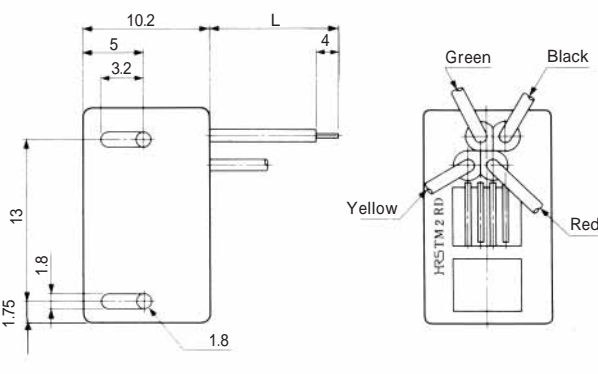

Note: Standard finish color is warm gray.