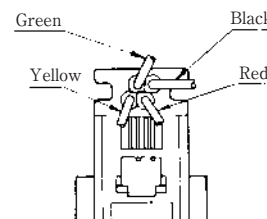

MODULAR CONNECTORS

CL 222 TM

Wire Lead Jack Type

●TM1R-616B44-*

CL No.	Part No.	RoHS
222-4465-0	TM1R-616B44-35S-150M	YES

Color	L (mm)
Yellow	150
Green	150
Red	150
Black	150

Note: Standard finish color is gray.

●TM1R-616P44-*

CL No.	Part No.	RoHS
222-4466-2	TM1R-616P44-35S-150M	YES

Color	L (mm)
Yellow	150
Green	150
Red	150
Black	150

Note: Standard finish color is gray.

●TM1R-616M44-*

CL No.	Part No.	RoHS
222-4451-5	TM1R-616M44-35S-70M	YES