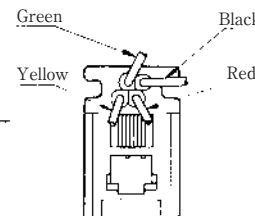

MODULAR CONNECTORS

CL 222 TM

Wire Lead Jack Type

●TM1R-616B44-*

CL No.	Part No.	RoHS
222-4465-0	TM1R-616B44-35S-150M	YES

Color	L (mm)
Yellow	150
Green	150
Red	150
Black	150

Note: Standard finish color is gray.

●TM1R-616P44-*

CL No.	Part No.	RoHS
222-4466-2	TM1R-616P44-35S-150M	YES

Color	L (mm)
Yellow	150
Green	150
Red	150
Black	150

Note: Standard finish color is gray.

●TM1R-616M44-*

CL No.	Part No.	RoHS
222-4451-5	TM1R-616M44-35S-70M	YES