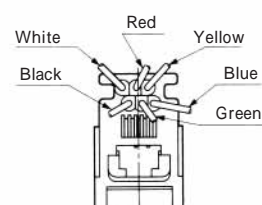

Color	L (mm)
White	150
Yellow	150
Green	150
Red	150
Black	150
Blue	150

Color	L (mm)
Yellow	150
Green	150
Red	150
Black	150

CL No.	Part No.	RoHS
222-4470-0	TM1RV-623K62-4S-150M	YES

Color	L (mm)
Green	150
Red	150

Note1: Standard finish color is gray.

Note2: The drawing is shown sample of TM1RV-623K66- *

TM1RV-623P66- *
 TM1RV-623P64- *

CL No.	Part No.	RoHS	CL No.	Part No.	RoHS
222-4471-2	TM1RV-623P66-35S-150M	YES	222-4425-5	TM1RV-623P64-35S-150M	YES

Color	L (mm)
White	150
Black	150
Red	150
Green	150
Yellow	150
Blue	150

Color	L (mm)
Black	150
Red	150
Green	150
Yellow	150

Note1: Standard finish color is gray.

Note2: The drawing is shown sample of TM1RV-623P66- *