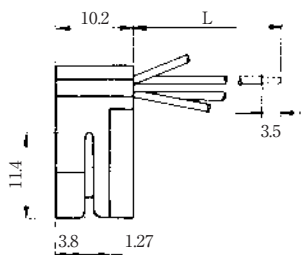

MODULAR CONNECTORS

CL 222 TM

Wire Lead Jack Type

●TM1R-616B44-*

CL No.	Part No.	RoHS
222-4465-0	TM1R-616B44-35S-150M	YES

Color	L (mm)
Yellow	150
Green	150
Red	150
Black	150

Note: Standard finish color is gray.

●TM1R-616P44-*

CL No.	Part No.	RoHS
222-4466-2	TM1R-616P44-35S-150M	YES

Color	L (mm)
Yellow	150
Green	150
Red	150
Black	150

Note: Standard finish color is gray.

●TM1R-616M44-*

CL No.	Part No.	RoHS
222-4451-5	TM1R-616M44-35S-70M	YES

Color	L (mm)
White	150
Yellow	150
Green	150
Red	150
Black	150
Blue	150

Color	L (mm)
Yellow	150
Green	150
Red	150
Black	150

CL No.	Part No.	RoHS
222-4470-0	TM1RV-623K62-4S-150M	YES

Color	L (mm)
Green	150
Red	150