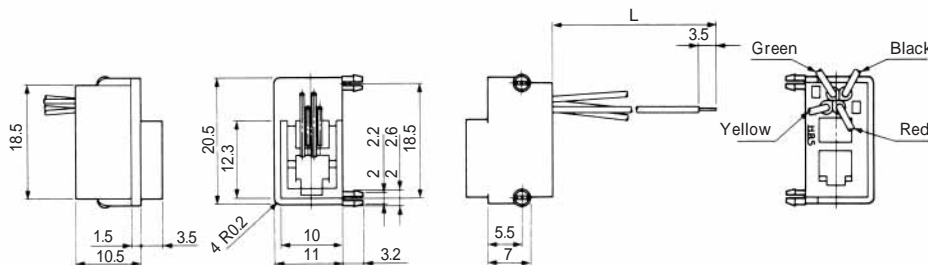

CL No.	Part No.	RoHS
222-4474-0	TM6RA-144-35S-150M	YES

Color	L (mm)
Yellow	150
Green	150
Red	150
Black	150

Note: Standard finish color is ash gray.

TM1RV-623K66- *
TM1RV-623K64- *
TM1RV-623K62- *