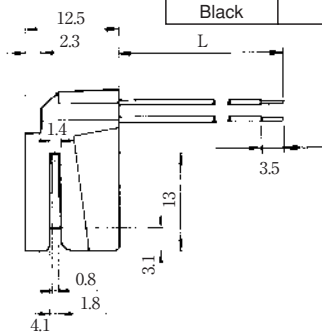

MODULAR CONNECTORS

CL 222 TM

Wire Lead Jack Type

●TM1R-616B44-*

CL No.	Part No.	RoHS
222-4465-0	TM1R-616B44-35S-150M	YES

Color	L (mm)
Yellow	150
Green	150
Red	150
Black	150

Note: Standard finish color is gray.

●TM1R-616P44-*

CL No.	Part No.	RoHS
222-4466-2	TM1R-616P44-35S-150M	YES

Color	L (mm)
Yellow	150
Green	150
Red	150
Black	150

Note: Standard finish color is gray.

●TM1R-616M44-*

CL No.	Part No.	RoHS
222-4451-5	TM1R-616M44-35S-70M	YES