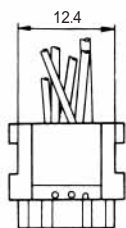

CL No.	Part No.	RoHS	CL No.	Part No.	RoHS
222-4307-9	TM1RV-623K66-4S-150M	YES	222-4473-8	TM1RV-623K64-4S-150M	YES

Color	L (mm)
White	150
Yellow	150
Green	150
Red	150
Black	150
Blue	150

Color	L (mm)
Yellow	150
Green	150
Red	150
Black	150

CL No.	Part No.	RoHS
222-4470-0	TM1RV-623K62-4S-150M	YES

Color	L (mm)
Green	150
Red	150