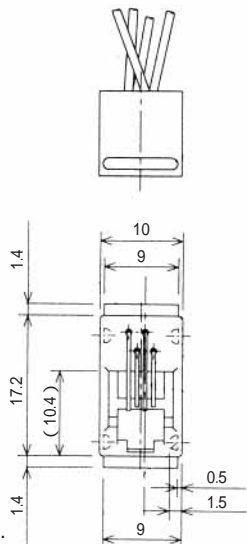

●TM1R-616P44-*

CL No.	Part No.	RoHS
222-4466-2	TM1R-616P44-35S-150M	YES

Color	L (mm)
Yellow	150
Green	150
Red	150
Black	150

Note: Standard finish color is gray.

●TM1R-616M44-*

CL No.	Part No.	RoHS
222-4451-5	TM1R-616M44-35S-70M	YES

Note: Standard finish color is gray.

TM2RD-F44-*

CL No.	Part No.	RoHS
222-4467-5	TM2RD-F44-4S-150M	YES

Color	L (mm)
Yellow	150
Green	150
Red	150
Black	150

Note: Standard finish color is warm gray.

TM2RDA-F44-*

CL No.	Part No.	RoHS
CL222-4440-9	TM2RDA-F44-4S-150M	YES

Color	L (mm)
Yellow	150
Green	150
Red	150
Black	150

Note: Standard finish color is warm gray.

MODULAR CONNECTORS

CL 222 TM

TM6RA-144- *

CL No.	Part No.	RoHS
222-4474-0	TM6RA-144-35S-150M	YES