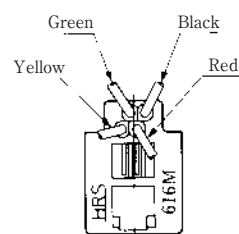

●TM1R-616P44-*

CL No.	Part No.	RoHS
222-4466-2	TM1R-616P44-35S-150M	YES

Color	L (mm)
Yellow	150
Green	150
Red	150
Black	150

Note: Standard finish color is gray.

●TM1R-616M44-*

CL No.	Part No.	RoHS
222-4451-5	TM1R-616M44-35S-70M	YES

Color	L (mm)
Yellow	70
Green	70
Red	70
Black	70

Note: Standard finish color is gray.

MODULAR CONNECTORS

CL 222 TM

TM1R-616W44-*

CL No.	Part No.	RoHS
222-4441-1	TM1R-616W44-4S-150M	YES

Color	L (mm)
Yellow	150
Green	150
Red	150
Black	150