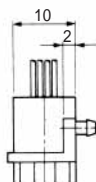

CL No.	Part No.	RoHS
CL222-4440-9	TM2RDA-F44-4S-150M	YES

Color	L (mm)
Yellow	150
Green	150
Red	150
Black	150

Note: Standard finish color is warm gray.

MODULAR CONNECTORS

CL 222 TM

TM6RA-144- *

CL No.	Part No.	RoHS
222-4474-0	TM6RA-144-35S-150M	YES