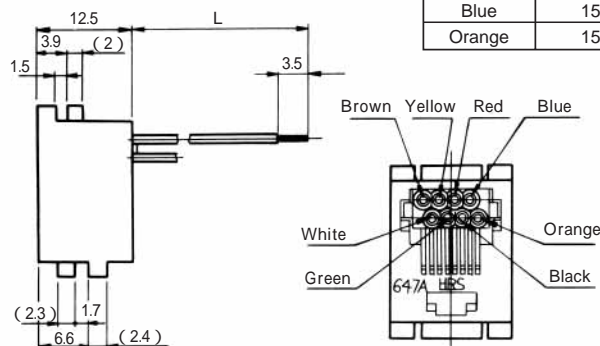

MODULAR CONNECTORS

CL 222 TM

TM1RV-647AF88- *

CL No.	Part No.	RoHS
222-4454-3	TM1RV647AF88-35S-150M	YES

Color	L (mm)
Brown	150
White	150
Yellow	150
Green	150
Red	150
Black	150
Blue	150
Orange	150

Note: Standard color is warm gray.