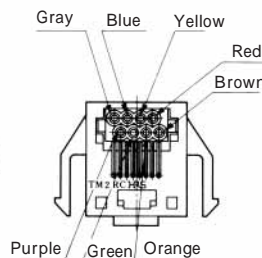

Note: Standard finish color is beige white.