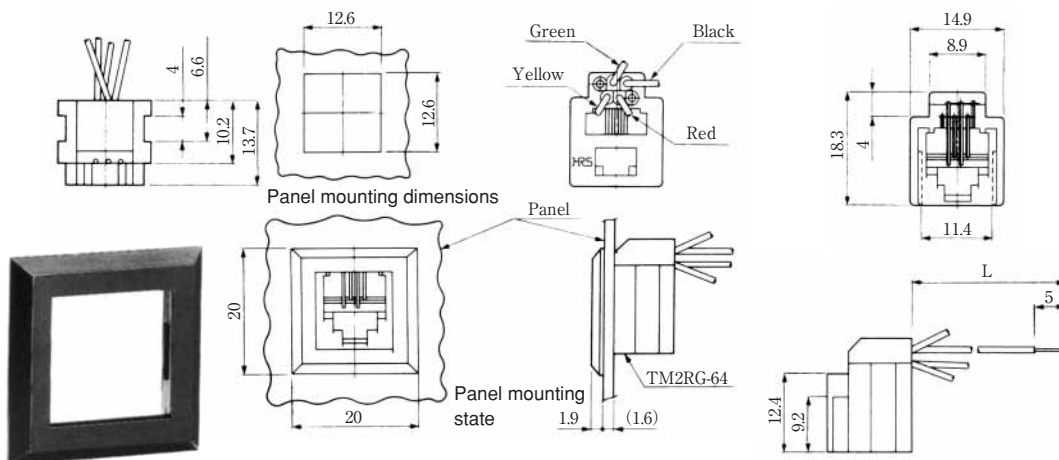

●TM2RGV-L66-*

●TM2RGV-L64-*

●TM2RGV-L62-*

CL No.	Part No.	RoHS
222-4462-1	TM2RGV-L66-4S-150M	YES

Color	L (mm)
White	150
Yellow	150
Green	150
Red	150
Black	150
Blue	150

CL No.	Part No.	RoHS
222-4456-9	TM2RGV-L64-4S-150M	YES

Color	L (mm)
Yellow	150
Green	150
Red	150
Black	150

CL No.	Part No.	RoHS
222-4455-6	TM2RGV-L62-4S-150M	YES

Color	L (mm)
Green	150
Red	150

Note1: Standard finish color is dark brown. Note2: The drawing is shown sample of TM2RGV-L64-*