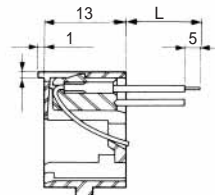

TM2RC-88- *

CL No.	Part No.	RoHS
222-4434-6	TM2RCV-M88-5S-450M	YES

Color	L (mm)
Gray	450
Purple	450
Blue	450
Green	450
Yellow	450
Orange	450
Red	450
Brown	450