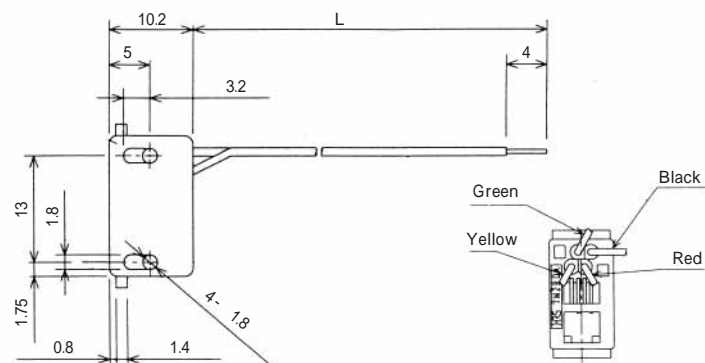

Note: Standard finish color is warm gray.