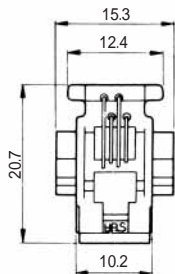

●TM1R-616P44-*

CL No.	Part No.	RoHS
222-4466-2	TM1R-616P44-35S-150M	YES

Color	L (mm)
Yellow	150
Green	150
Red	150
Black	150

Note: Standard finish color is gray.

●TM1R-616M44-*

CL No.	Part No.	RoHS
222-4451-5	TM1R-616M44-35S-70M	YES

Color	L (mm)
Yellow	70
Green	70
Red	70
Black	70

Note: Standard finish color is gray.

MODULAR CONNECTORS

CL 222 TM

TM1R-616W44-*

CL No.	Part No.	RoHS
222-4441-1	TM1R-616W44-4S-150M	YES

Color	L (mm)
Yellow	150
Green	150
Red	150
Black	150