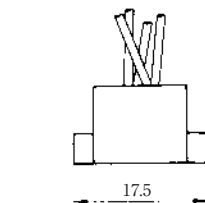

MODULAR CONNECTORS

CL 222 TM

Wire Lead Jack Type

●TM1R-616B44-*

CL No.	Part No.	RoHS
222-4465-0	TM1R-616B44-35S-150M	YES

Color	L (mm)
Yellow	150
Green	150
Red	150
Black	150

Note: Standard finish color is gray.

●TM1R-616P44-*

CL No.	Part No.	RoHS
222-4466-2	TM1R-616P44-35S-150M	YES

Color	L (mm)
Yellow	150
Green	150
Red	150
Black	150

Note: Standard finish color is gray.

●TM1R-616M44-*

CL No.	Part No.	RoHS
222-4451-5	TM1R-616M44-35S-70M	YES