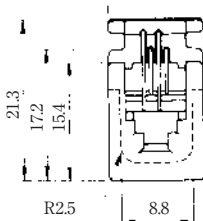

MODULAR CONNECTORS

CL 222 TM

Wire Lead Jack Type

●TM1R-616B44-*

CL No.	Part No.	RoHS
222-4465-0	TM1R-616B44-35S-150M	YES

Color	L (mm)
Yellow	150
Green	150
Red	150
Black	150

Note: Standard finish color is gray.

●TM1R-616P44-*

CL No.	Part No.	RoHS
222-4466-2	TM1R-616P44-35S-150M	YES

Color	L (mm)
Yellow	150
Green	150
Red	150
Black	150

Note: Standard finish color is gray.

●TM1R-616M44-*

CL No.	Part No.	RoHS
222-4451-5	TM1R-616M44-35S-70M	YES