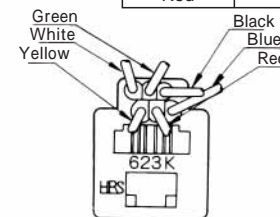

CL No.	Part No.	RoHS
CL222-4440-9	TM2RDA-F44-4S-150M	YES

Color	L (mm)
Yellow	150
Green	150
Red	150
Black	150

Note: Standard finish color is warm gray.

MODULAR CONNECTORS

CL 222 TM

TM6RA-144- *

CL No.	Part No.	RoHS
222-4474-0	TM6RA-144-35S-150M	YES

Color	L (mm)
Yellow	150
Green	150
Red	150
Black	150

Note: Standard finish color is ash gray.

TM1RV-623K66- *
 TM1RV-623K64- *
 TM1RV-623K62- *

CL No.	Part No.	RoHS	CL No.	Part No.	RoHS
222-4307-9	TM1RV-623K66-4S-150M	YES	222-4473-8	TM1RV-623K64-4S-150M	YES

Color	L (mm)
White	150
Yellow	150
Green	150
Red	150
Black	150
Blue	150

Color	L (mm)
Yellow	150
Green	150
Red	150
Black	150

CL No.	Part No.	RoHS
222-4470-0	TM1RV-623K62-4S-150M	YES

Color	L (mm)
Green	150
Red	150