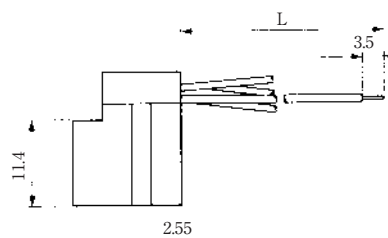

CL No.	Part No.	RoHS
222-4451-5	TM1R-616M44-35S-70M	YES

Color	L (mm)
Yellow	70
Green	70
Red	70
Black	70