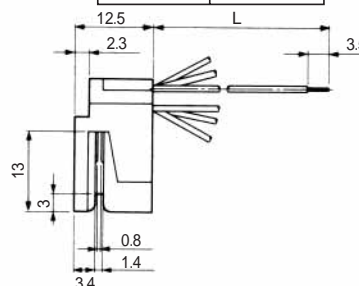

Note1: Standard finish color is gray.

Note2: The drawing is shown sample of TM1RV-623P66- *