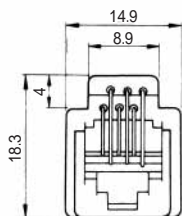

CL No.	Part No.	RoHS
CL222-4440-9	TM2RDA-F44-4S-150M	YES

Color	L (mm)
Yellow	150
Green	150
Red	150
Black	150

Note: Standard finish color is warm gray.

MODULAR CONNECTORS

CL 222 TM

TM6RA-144- *

CL No.	Part No.	RoHS
222-4474-0	TM6RA-144-35S-150M	YES

Color	L (mm)
Yellow	150
Green	150
Red	150
Black	150

Note: Standard finish color is ash gray.

TM1RV-623K66- *
 TM1RV-623K64- *
 TM1RV-623K62- *

CL No.	Part No.	RoHS	CL No.	Part No.	RoHS
222-4307-9	TM1RV-623K66-4S-150M	YES	222-4473-8	TM1RV-623K64-4S-150M	YES

Color	L (mm)
White	150
Yellow	150
Green	150
Red	150
Black	150
Blue	150

Color	L (mm)
Yellow	150
Green	150
Red	150
Black	150

CL No.	Part No.	RoHS
222-4470-0	TM1RV-623K62-4S-150M	YES

Color	L (mm)
Green	150
Red	150