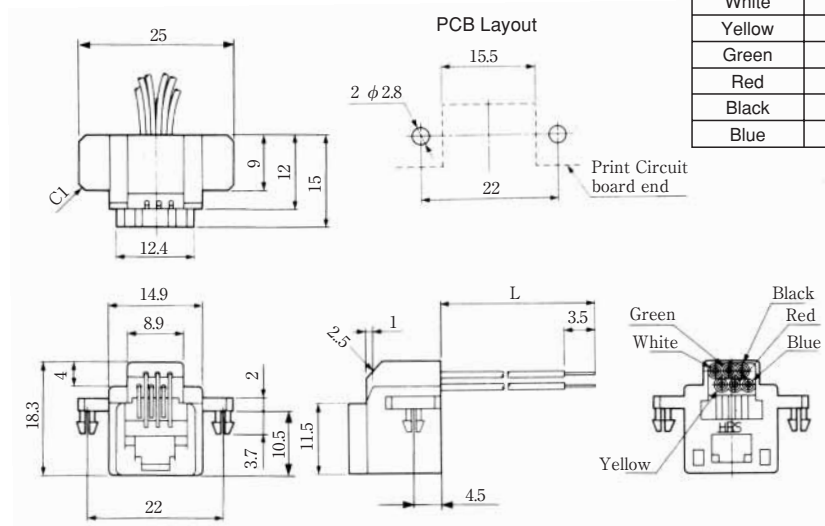

MODULAR CONNECTORS

CL 222 TM

●TM7RV-66-*

CL No.	Part No.	RoHS
222-4472-5	TM7RV-A66-35S-150M	YES

Color	L (mm)
White	150
Yellow	150
Green	150
Red	150
Black	150
Blue	150

Note: Standard finish color is Vanilla white.