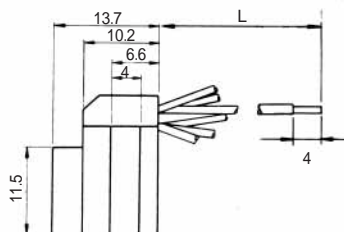

Color	L (mm)
Yellow	150
Green	150
Red	150
Black	150

Note: Standard finish color is ash gray.

TM1RV-623K66- *
 TM1RV-623K64- *
 TM1RV-623K62- *

CL No.	Part No.	RoHS	CL No.	Part No.	RoHS
222-4307-9	TM1RV-623K66-4S-150M	YES	222-4473-8	TM1RV-623K64-4S-150M	YES

Color	L (mm)
White	150
Yellow	150
Green	150
Red	150
Black	150
Blue	150

Color	L (mm)
Yellow	150
Green	150
Red	150
Black	150

CL No.	Part No.	RoHS
222-4470-0	TM1RV-623K62-4S-150M	YES

Color	L (mm)
Green	150
Red	150