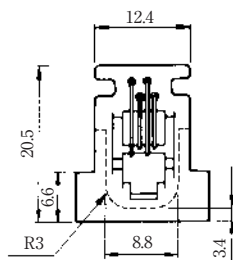

MODULAR CONNECTORS

CL 222 TM

Wire Lead Jack Type

●TM1R-616B44-*

CL No.	Part No.	RoHS
222-4465-0	TM1R-616B44-35S-150M	YES

Color	L (mm)
Yellow	150
Green	150
Red	150
Black	150

Note: Standard finish color is gray.

●TM1R-616P44-*

CL No.	Part No.	RoHS
222-4466-2	TM1R-616P44-35S-150M	YES

Color	L (mm)
Yellow	150
Green	150
Red	150
Black	150

Note: Standard finish color is gray.

●TM1R-616M44-*

CL No.	Part No.	RoHS
222-4451-5	TM1R-616M44-35S-70M	YES