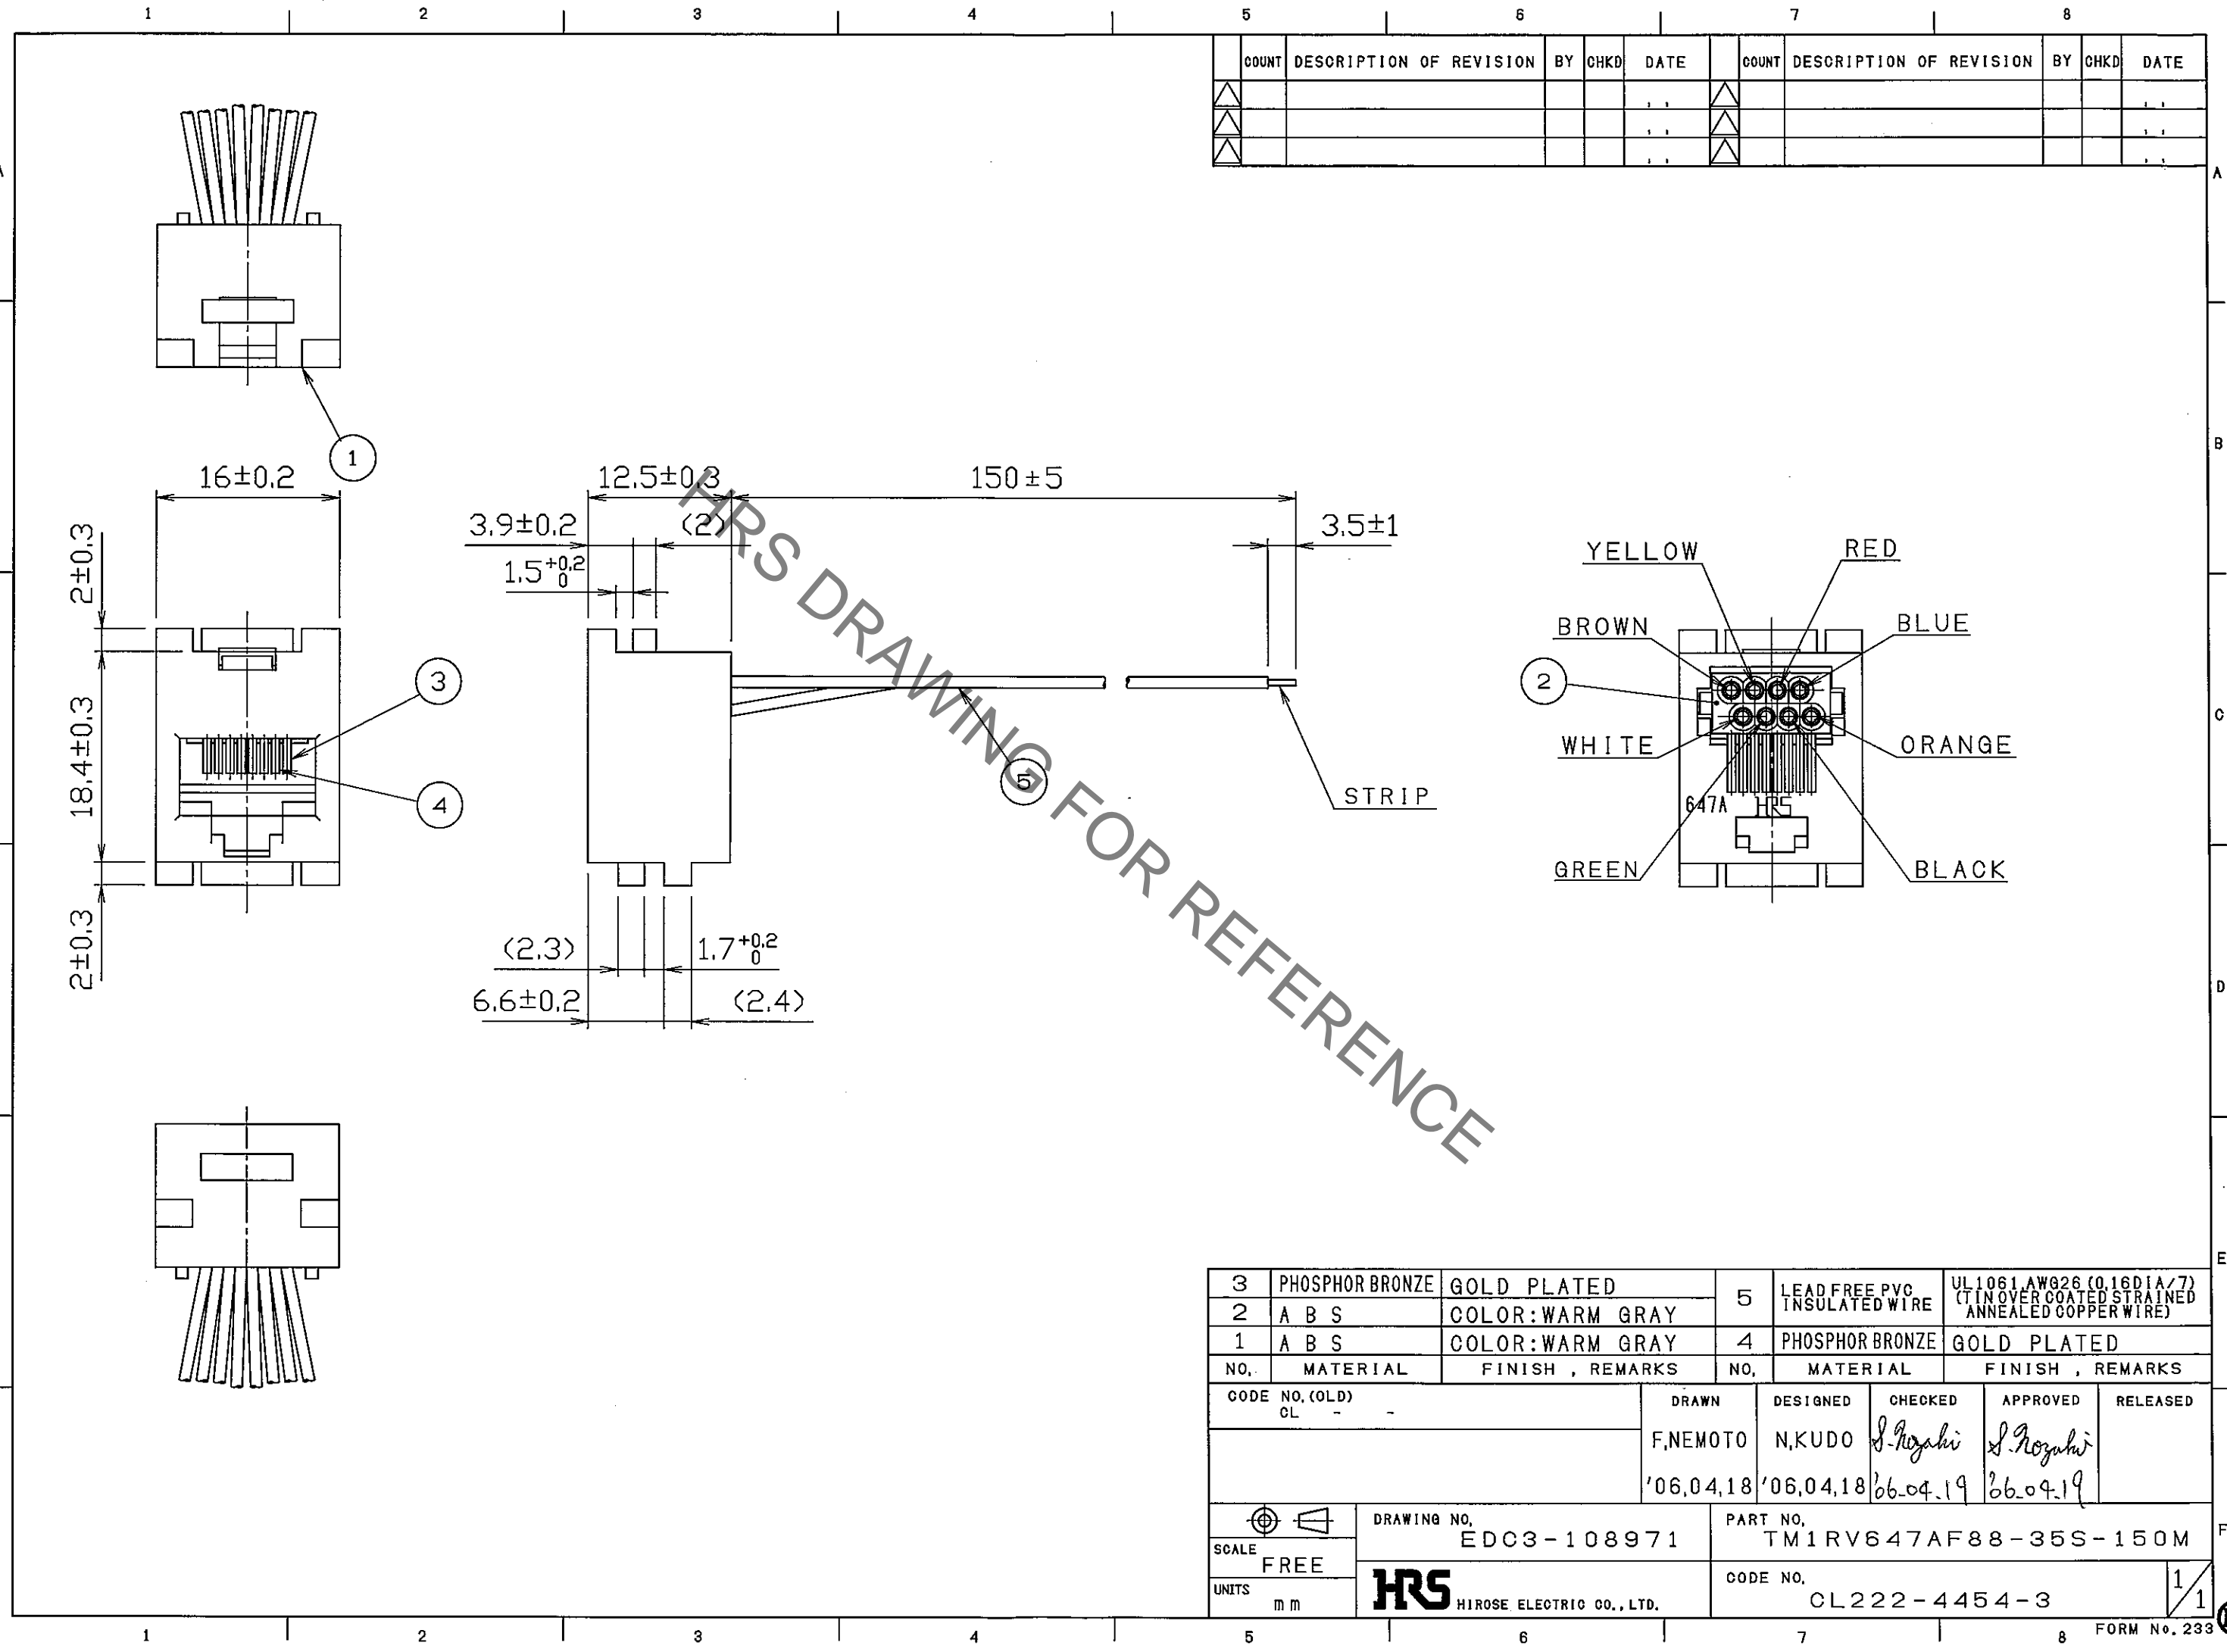

5	6	7	8						
COUNT	DESCRIPTION OF REVISION	BY	CHKD	DATE	COUNT	DESCRIPTION OF REVISION	BY	CHKD	DATE
△					△				
△					△				
△					△				

HRS DRAWING FOR REFERENCE

TO
AMC

3	PHOSPHOR BRONZE	GOLD PLATED	5	LEAD FREE PVC INSULATED WIRE	UL1061 AWG26 (0.16DIA/7) (TIN OVER COATED STRAINED ANNEALED COPPER WIRE)		
2	A B S	COLOR: WARM GRAY	4	PHOSPHOR BRONZE	GOLD PLATED		
1	A B S	COLOR: WARM GRAY					
NO.	MATERIAL	FINISH , REMARKS	NO.	MATERIAL	FINISH , REMARKS		
CODE NO. (OLD) CL - -			DRAWN	DESIGNED	CHECKED	APPROVED	RELEASED
			F, NEMOTO	N, KUDO	<i>S. Kozaki</i>	<i>S. Kozaki</i>	
			'06.04.18	'06.04.18	06.04.19	06.04.19	
DRAWING NO. EDC3-108971		PART NO. TM1RV647AF88-35S-150M					
SCALE FREE		CODE NO. CL222-4454-3					
UNITS mm		HRS HIROSE ELECTRIC CO., LTD.		1/1			