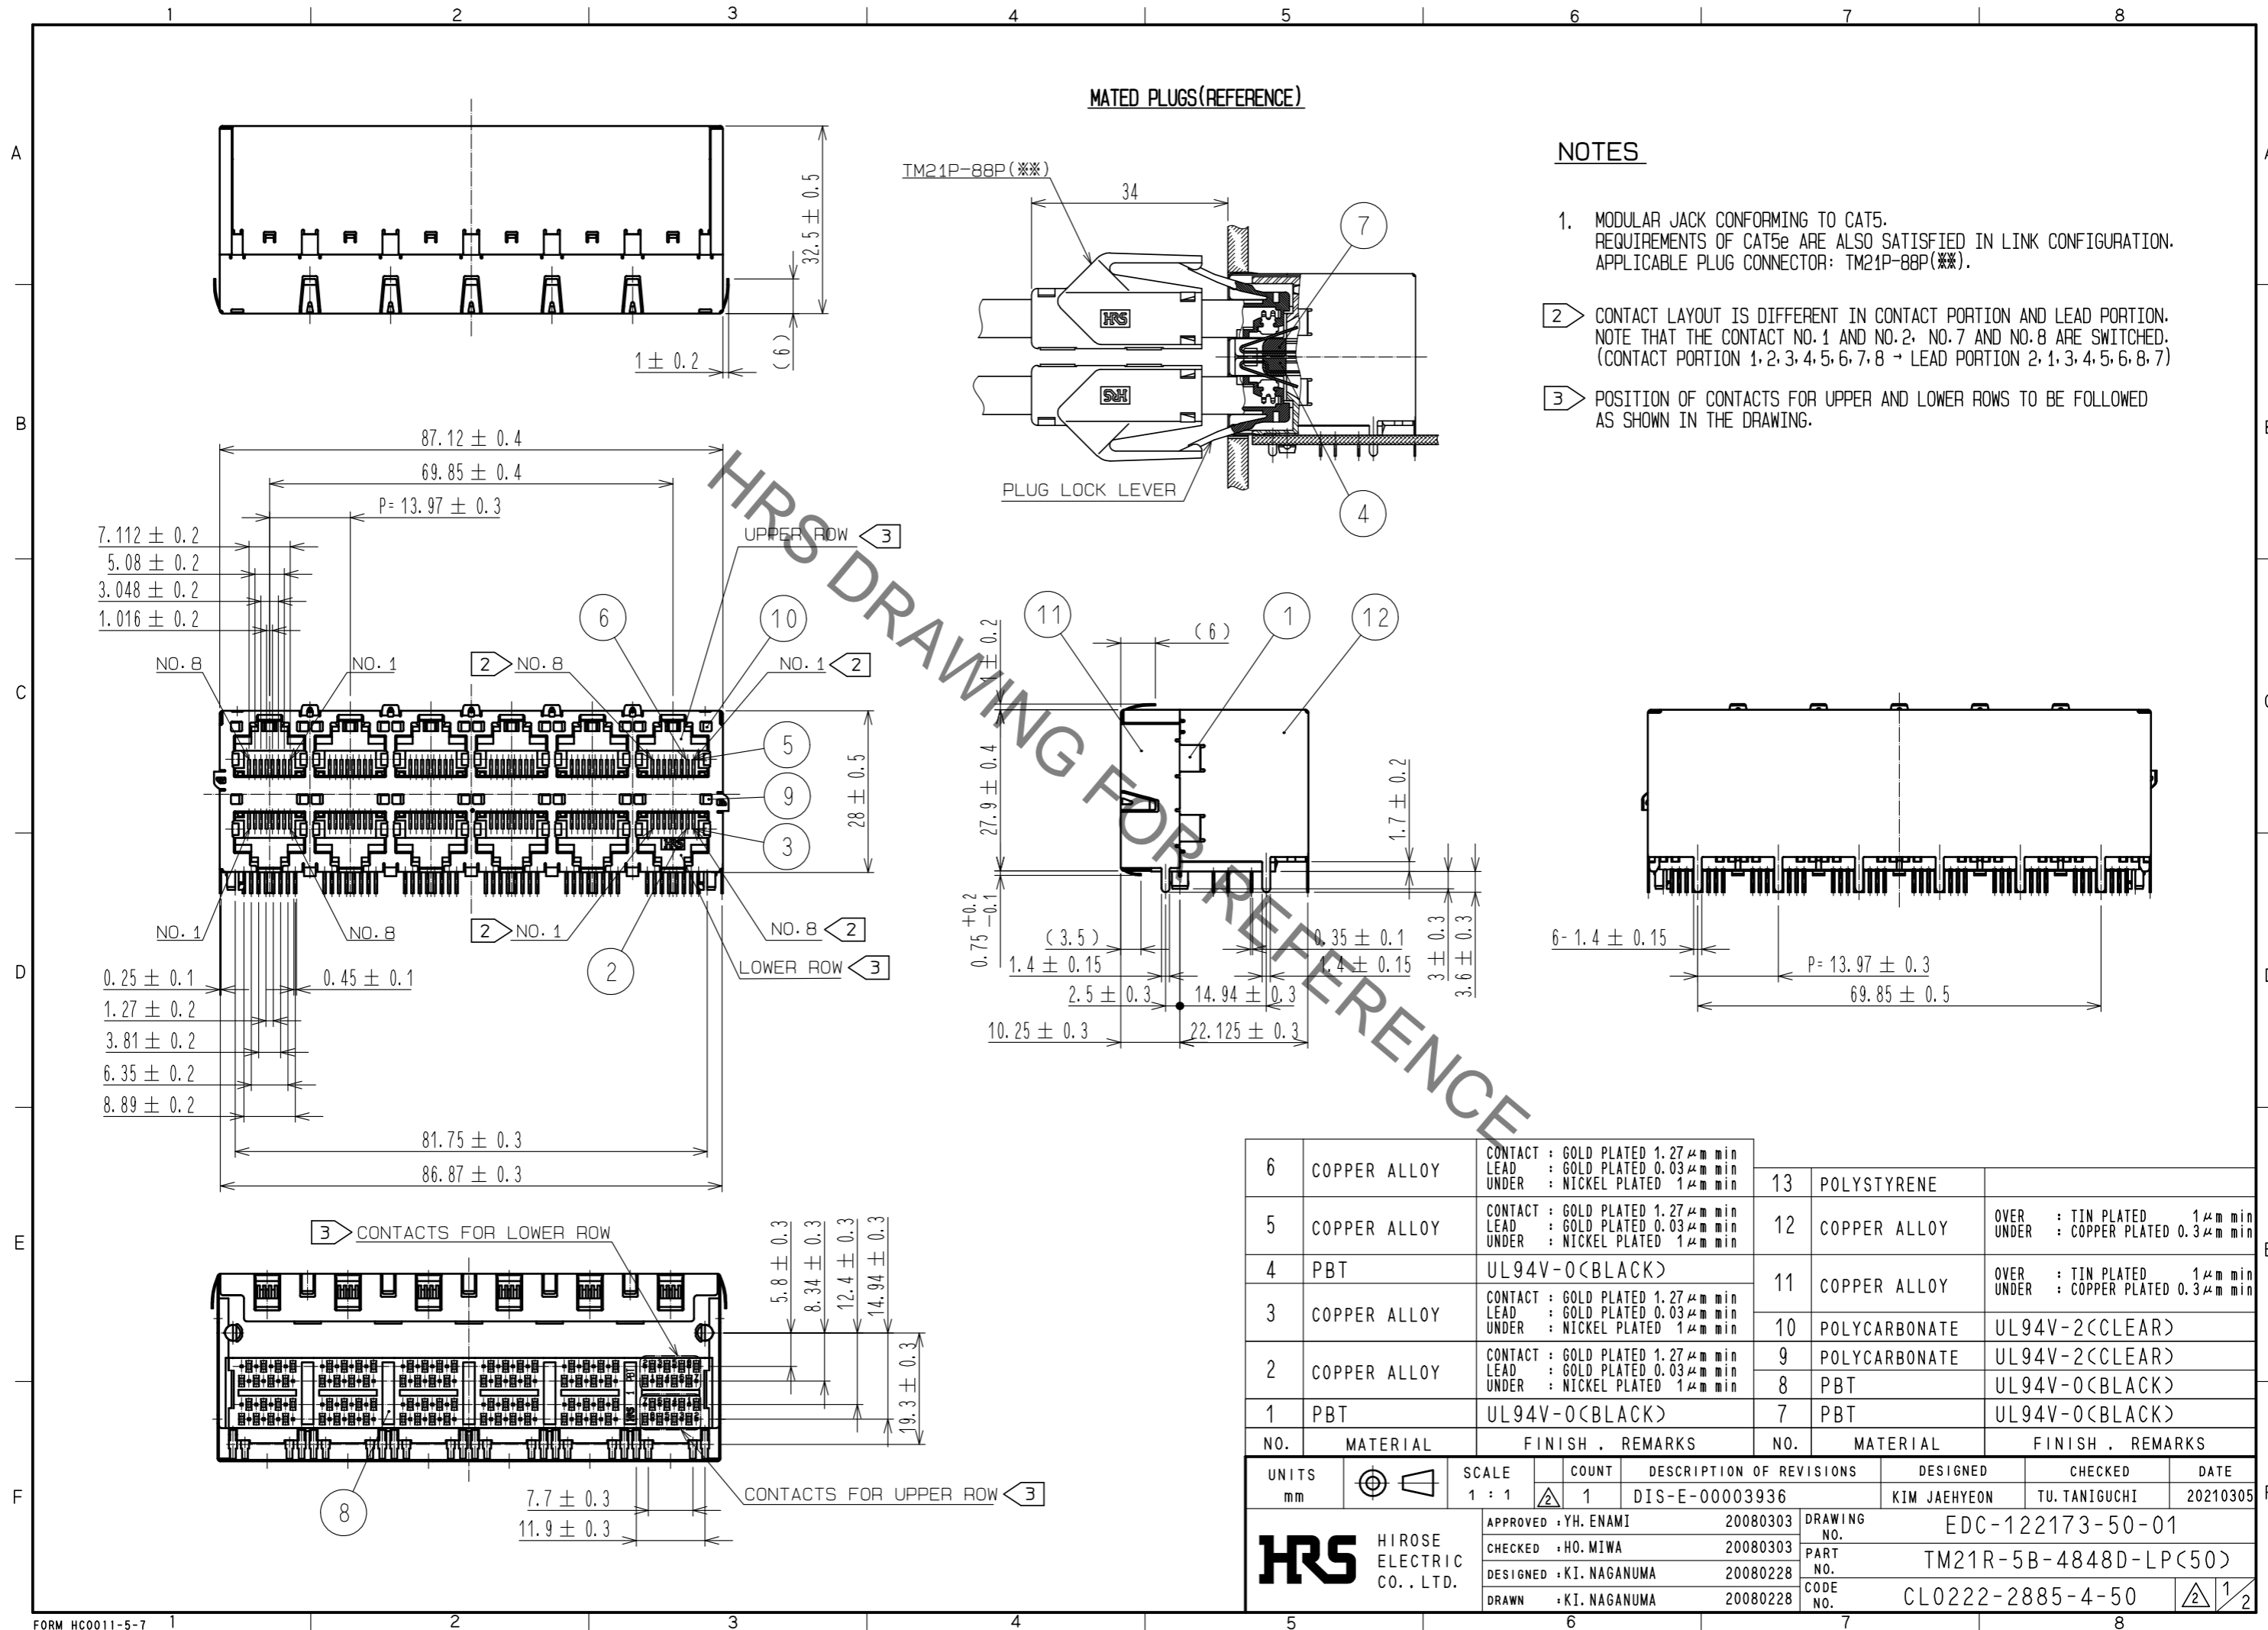

Sep.1.2021 Copyright 2021 HIROSE ELECTRIC CO., LTD. All Rights Reserved.
In case of consideration for using Automotive equipment / device which demand high reliability, kindly contact our sales window correspondents.