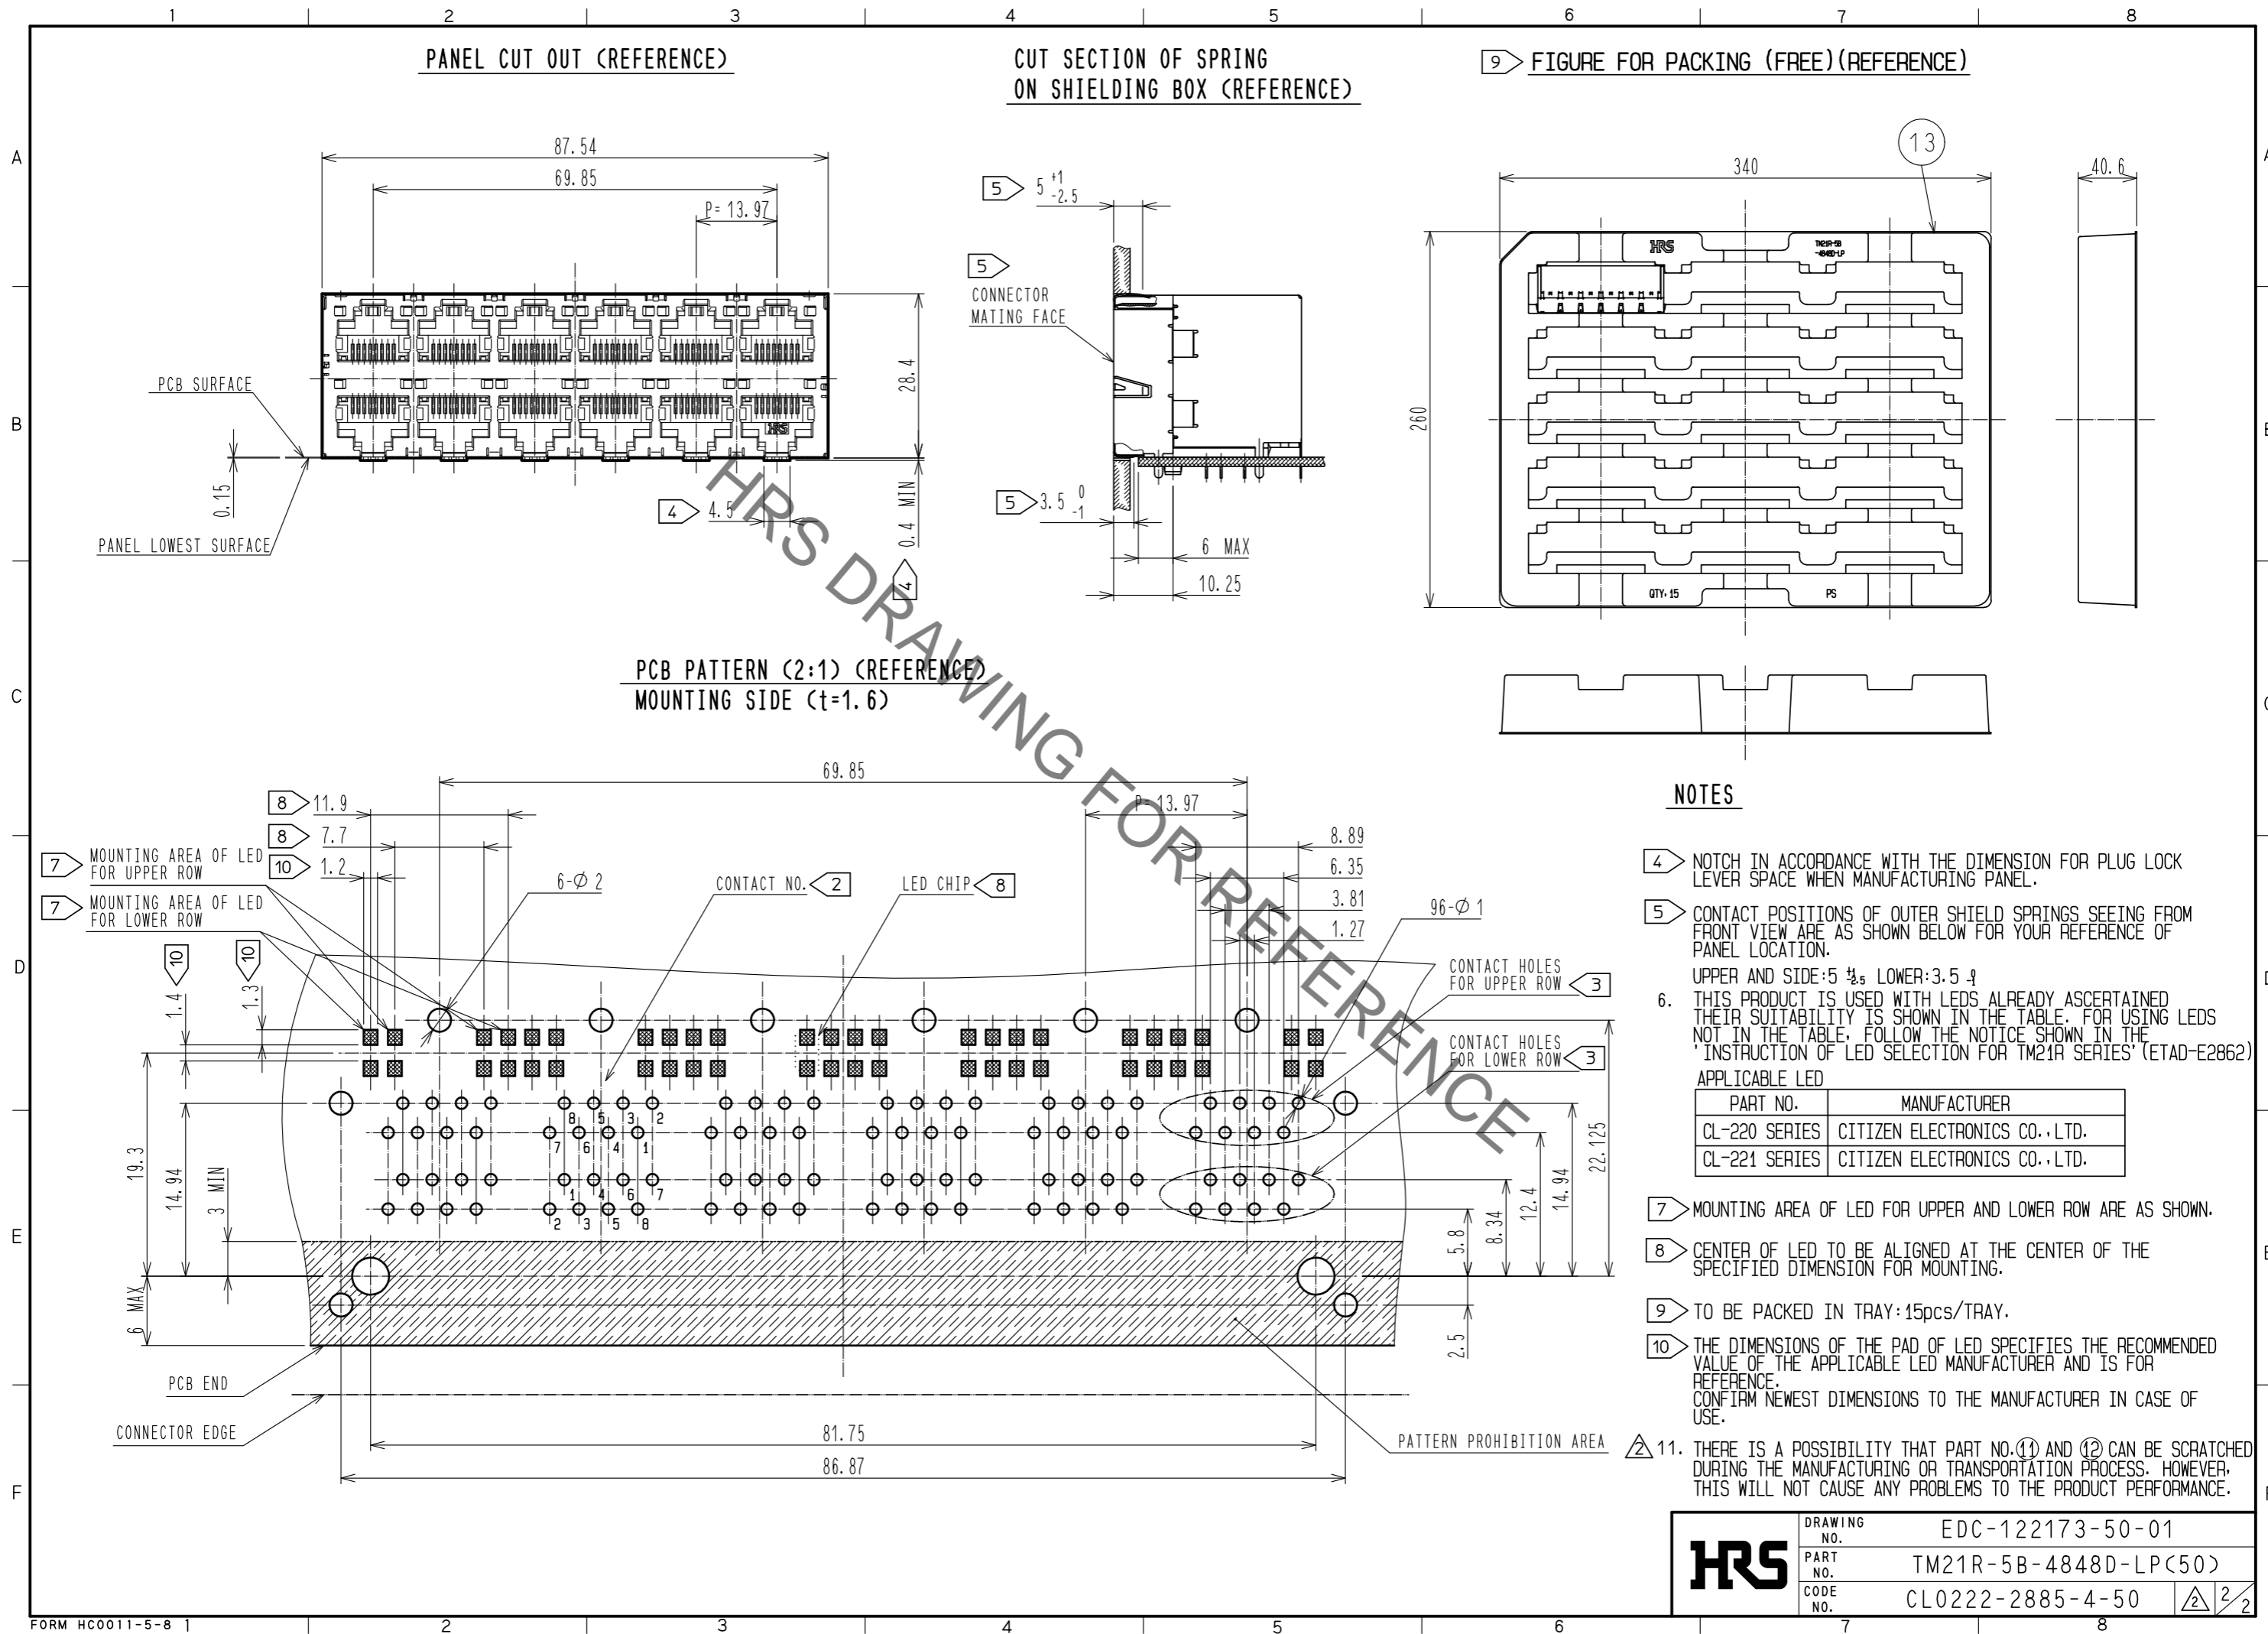

HRS	DRAWING NO.	EDC-122173-50-01
	PART NO.	TM21R-5B-4848D-LP(50)
	CODE NO.	CL0222-2885-4-50
		2/2

X-ON Electronics

Largest Supplier of Electrical and Electronic Components

Click to view similar products for [Modular Connectors](#) / [Ethernet Connectors](#) category: