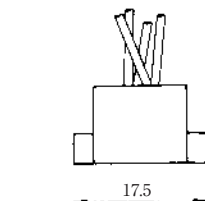

### ●TM1R-616B44-\*

CL No.	Part No.	RoHS
222-4465-0	TM1R-616B44-35S-150M	YES

Color	L (mm)
Yellow	150
Green	150
Red	150
Black	150

Note: Standard finish color is gray.