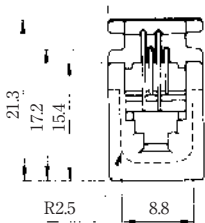

### ●TM1R-616B44-\*

CL No.	Part No.	RoHS
222-4465-0	TM1R-616B44-35S-150M	YES

Color	L (mm)
Yellow	150
Green	150
Red	150
Black	150

Note: Standard finish color is gray.

### ●TM1R-616P44-\*

CL No.	Part No.	RoHS
222-4466-2	TM1R-616P44-35S-150M	YES

Color	L (mm)
Yellow	150
Green	150
Red	150
Black	150

Note: Standard finish color is gray.