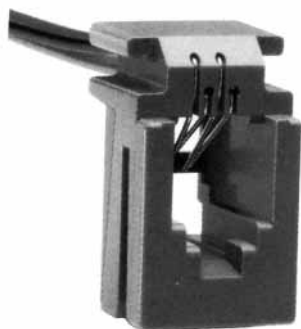

●TM1R-616P44-*