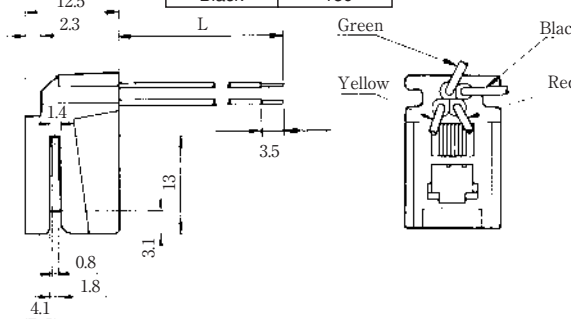

CL No.	Part No.	RoHS
222-4466-2	TM1R-616P44-35S-150M	YES

Color	L (mm)
Yellow	150
Green	150
Red	150
Black	150

Note: Standard finish color is gray.