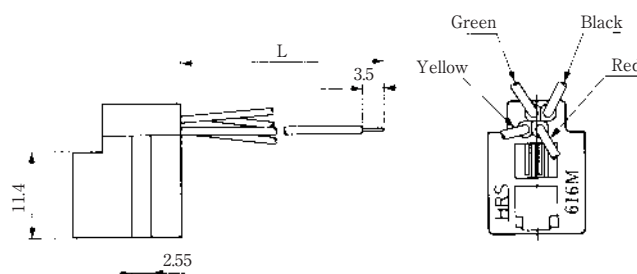

CL No.	Part No.	RoHS
222-4451-5	TM1R-616M44-35S-70M	YES

Color	L (mm)
Yellow	70
Green	70
Red	70
Black	70