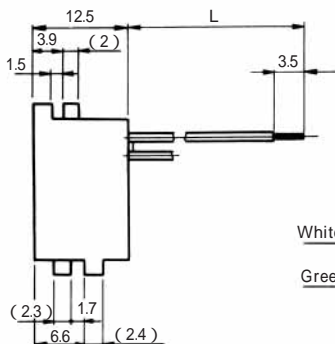

MODULAR CONNECTORS

CL 222 TM

TM1RV-647AF88- *

CL No.	Part No.	RoHS
222-4454-3	TM1RV647AF88-35S-150M	YES

Color	L (mm)
Brown	150
White	150
Yellow	150
Green	150
Red	150
Black	150
Blue	150
Orange	150

Note: Standard color is warm gray.