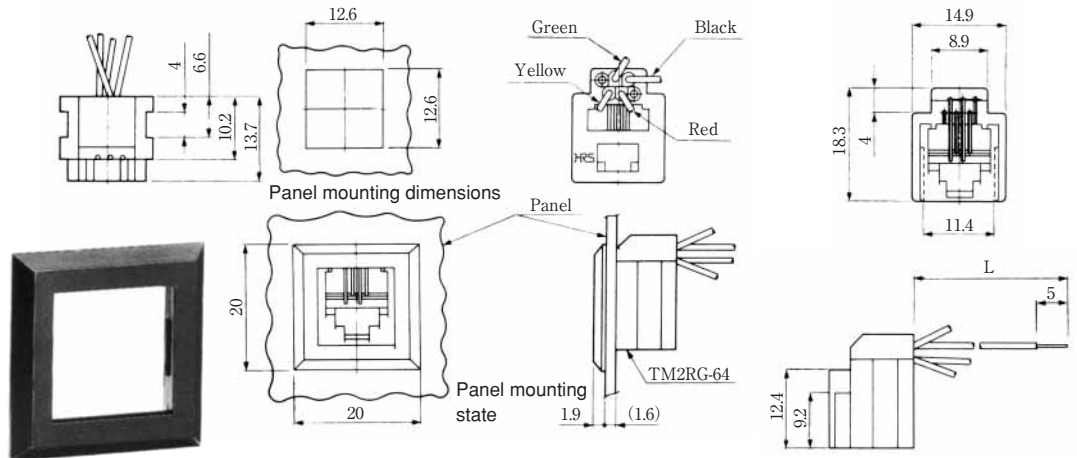

●TM2RGV-L66-*

●TM2RGV-L64-*

●TM2RGV-L62-*

CL No.	Part No.	RoHS
222-4462-1	TM2RGV-L66-4S-150M	YES

Color	L (mm)
White	150
Yellow	150
Green	150
Red	150
Black	150
Blue	150

CL No.	Part No.	RoHS
222-4456-9	TM2RGV-L64-4S-150M	YES

Color	L (mm)
Yellow	150
Green	150
Red	150
Black	150

CL No.	Part No.	RoHS
222-4455-6	TM2RGV-L62-4S-150M	YES

Color	L (mm)
Green	150
Red	150

Note1: Standard finish color is dark brown. Note2: The drawing is shown sample of TM2RGV-L64-*