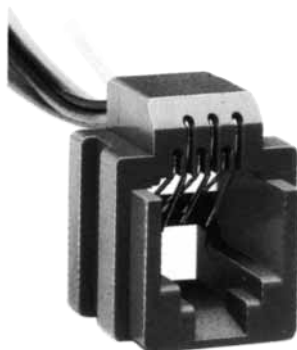

# MODULAR CONNECTORS

CL 222 TM

TM6RA-144- \*

CL No.	Part No.	RoHS
222-4474-0	TM6RA-144-35S-150M	YES

Color	L (mm)
Yellow	150
Green	150
Red	150
Black	150

Note: Standard finish color is ash gray.

TM1RV-623K66- \*

TM1RV-623K64- \*

TM1RV-623K62- \*

CL No.	Part No.	RoHS	CL No.	Part No.	RoHS
222-4307-9	TM1RV-623K66-4S-150M	YES	222-4473-8	TM1RV-623K64-4S-150M	YES

Color	L (mm)
White	150
Yellow	150
Green	150
Red	150
Black	150
Blue	150