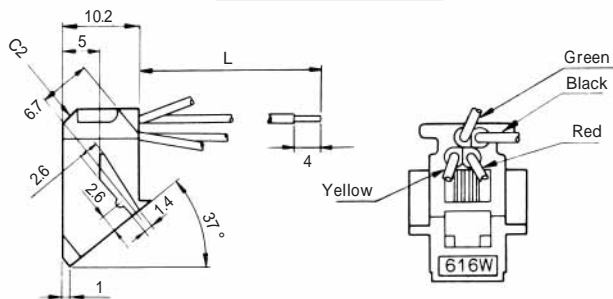

# MODULAR CONNECTORS

CL 222 TM

TM1R-616W44-\*

CL No.	Part No.	RoHS
222-4441-1	TM1R-616W44-4S-150M	YES

Color	L (mm)
Yellow	150
Green	150
Red	150
Black	150

Note: Standard finish color is gray.

TM2RD-F44-\*

CL No.	Part No.	RoHS
222-4467-5	TM2RD-F44-4S-150M	YES