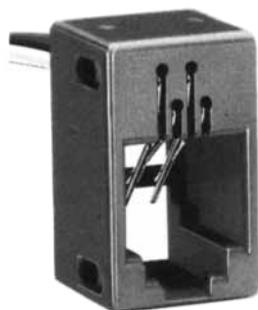

# MODULAR CONNECTORS

CL 222 TM

TM1R-616W44-\*

CL No.	Part No.	RoHS
222-4441-1	TM1R-616W44-4S-150M	YES

Color	L (mm)
Yellow	150
Green	150
Red	150
Black	150

Note: Standard finish color is gray.

TM2RD-F44-\*

CL No.	Part No.	RoHS
222-4467-5	TM2RD-F44-4S-150M	YES