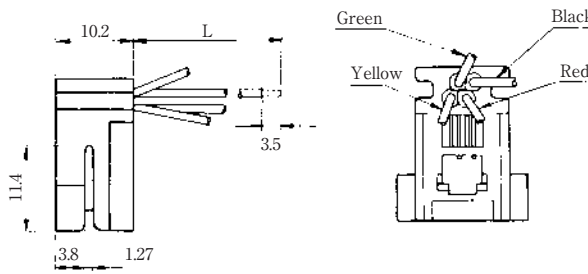

### ●TM1R-616B44-\*

CL No.	Part No.	RoHS
222-4465-0	TM1R-616B44-35S-150M	YES

Color	L (mm)
Yellow	150
Green	150
Red	150
Black	150

Note: Standard finish color is gray.