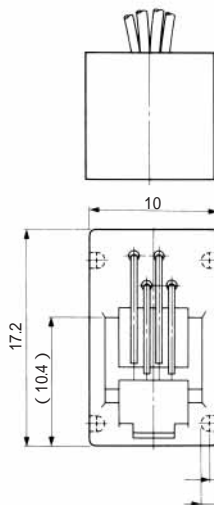

# MODULAR CONNECTORS

CL 222 TM

TM1R-616W44-\*

CL No.	Part No.	RoHS
222-4441-1	TM1R-616W44-4S-150M	YES

Color	L (mm)
Yellow	150
Green	150
Red	150
Black	150

Note: Standard finish color is gray.

TM2RD-F44-\*

CL No.	Part No.	RoHS
222-4467-5	TM2RD-F44-4S-150M	YES