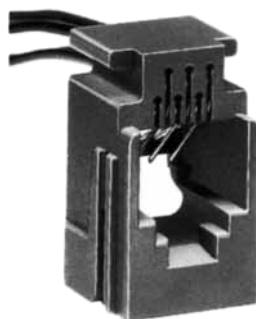

TM1RV-623P66- *

TM1RV-623P64- *

CL No.	Part No.	RoHS	CL No.	Part No.	RoHS
222-4471-2	TM1RV-623P66-35S-150M	YES	222-4425-5	TM1RV-623P64-35S-150M	YES

Color	L (mm)
White	150
Black	150
Red	150
Green	150
Yellow	150
Blue	150

Color	L (mm)
Black	150
Red	150
Green	150
Yellow	150