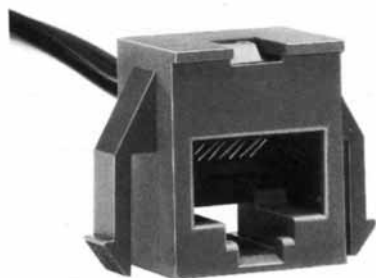

TM2RC-88- *

CL No.	Part No.	RoHS
222-4434-6	TM2RCV-M88-5S-450M	YES

Color	L (mm)
Gray	450
Purple	450
Blue	450
Green	450
Yellow	450
Orange	450
Red	450
Brown	450

Note: Standard finish color is beige white.