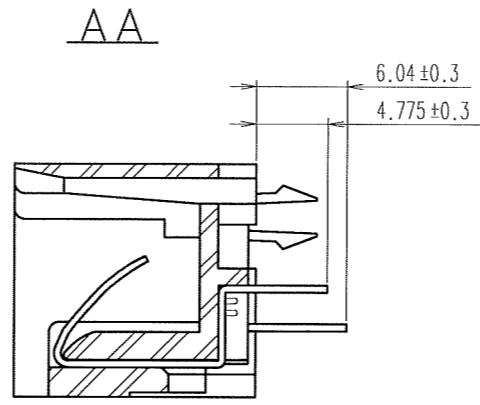

COUNT	DESCRIPTION OF REVISIONS	BY	CHKD	DATE	COUNT	DESCRIPTION OF REVISIONS	BY	CHKD	DATE
△					△				
△					△				
△					△				

RECOMMENDED PC BOARD HOLE PATTERN.
STRAIGHT TYPE
(CONNECTOR CUTOUT SIDE)

HRS DRAWING FOR REFERENCE

2	PHOSPHOR BRONZE	SELECTIVE GOLD PLATING	3	COPPER ALLOY	TIN PLATING
1	PBT	GRAY			
NO.	MATERIAL	FINISH, REMARKS	NO.	MATERIAL	FINISH, REMARKS
CODE NO. (OLD)			DRAWN	DESIGNED	CHECKED
			4. Sato	T. Toriguchi	Y. Enami
			05.10.13	05.10.13	05.10.13
			APPROVED	RELEASED	
			H. Miura		
			05.10.13		
DRAWING NO.		PART NO.			
EDC3-026143-01		TM2RE-0606(50)			
SCALE		CODE NO.			
2 : 1		CL222-1422-0-50			
UNITS		HRS			
mm		HIROSE ELECTRIC CO., LTD.			