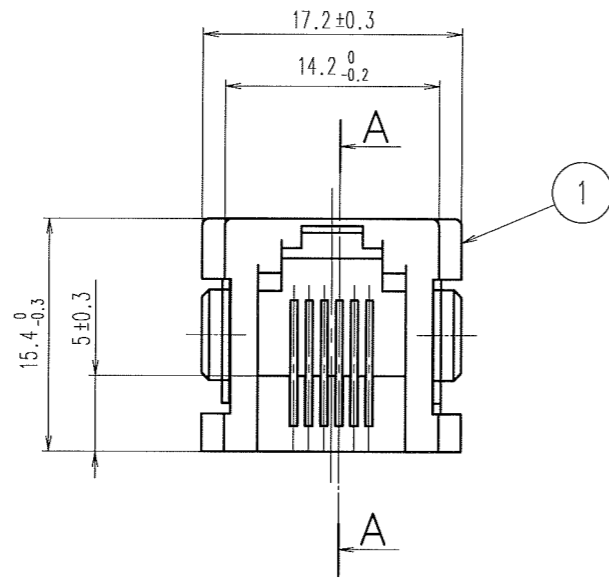

COUNT	DESCRIPTION OF REVISIONS	BY	CHKD	DATE	COUNT	DESCRIPTION OF REVISIONS	BY	CHKD	DATE
△					△				
△					△				
△					△				

RECOMMENDED PC BOARD HOLE PATTERN.
STRAIGHT TYPE
(CONNECTOR CUTOUT SIDE)

HRS DRAWING FOR REFERENCE

2	PHOSPHOR BRONZE	SELECTIVE GOLD PLATING	3	COPPER ALLOY	TIN PLATING
1	PBT	GRAY			
NO.	MATERIAL	FINISH, REMARKS	NO.	MATERIAL	FINISH, REMARKS
CODE NO. (OLD)			DRAWN	DESIGNED	CHECKED
			4. Sato	T. Toriguchi	Y. Enami
			05.10.13	05.10.13	05.10.13
			APPROVED	RELEASED	
			H. Miura		
			05.10.13		
DRAWING NO.		PART NO.			
EDC3-026143-01		TM2RE-0606(50)			
SCALE		CODE NO.			
2 : 1		CL222-1422-0-50			
UNITS		HRS			
mm		HIROSE ELECTRIC CO., LTD.			