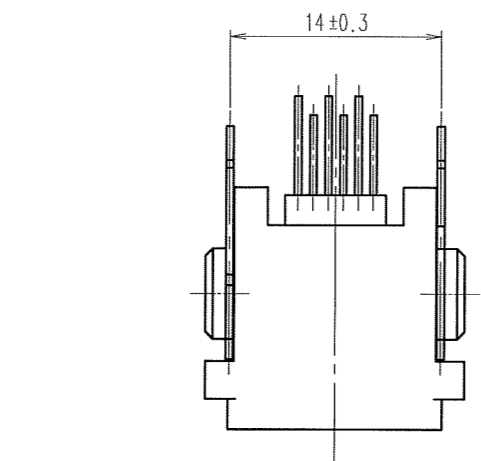

COUNT	DESCRIPTION OF REVISIONS	BY	CHKD	DATE	COUNT	DESCRIPTION OF REVISIONS	BY	CHKD	DATE
△					△				
△					△				
△					△				

RECOMMENDED PC BOARD HOLE PATTERN.
STRAIGHT TYPE
(CONNECTOR CUTOUT SIDE)

HRS DRAWING FOR REFERENCE

2	PHOSPHOR BRONZE	SELECTIVE GOLD PLATING	3	COPPER ALLOY	TIN PLATING
1	PBT	GRAY			
NO.	MATERIAL	FINISH, REMARKS	NO.	MATERIAL	FINISH, REMARKS
CODE NO. (OLD)			DRAWN	DESIGNED	CHECKED
			4. Sato	T. Toriguchi	Y. Enami
			05.10.13	05.10.13	05.10.13
			APPROVED	RELEASED	
			H. Miura		
			05.10.13		
DRAWING NO.		PART NO.			
EDC3-026143-01		TM2RE-0606(50)			
SCALE		CODE NO.			
2 : 1		CL222-1422-0-50			
UNITS		HRS			
mm		HIROSE ELECTRIC CO., LTD.			