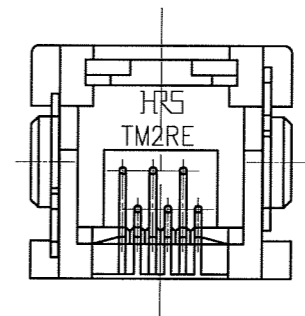

COUNT	DESCRIPTION OF REVISIONS	BY	CHKD	DATE	COUNT	DESCRIPTION OF REVISIONS	BY	CHKD	DATE
△					△				
△					△				
△					△				

RECOMMENDED PC BOARD HOLE PATTERN.
STRAIGHT TYPE
(CONNECTOR CUTOUT SIDE)

HRS DRAWING FOR REFERENCE

2	PHOSPHOR BRONZE	SELECTIVE GOLD PLATING	3	COPPER ALLOY	TIN PLATING
1	PBT	GRAY			
NO.	MATERIAL	FINISH, REMARKS	NO.	MATERIAL	FINISH, REMARKS
CODE NO. (OLD)			DRAWN	DESIGNED	CHECKED
			4. Sato	T. Toriguchi	Y. Enami
			05.10.13	05.10.13	05.10.13
			APPROVED	RELEASED	
			H. Miura		
			05.10.13		
DRAWING NO.		PART NO.			
EDC3-026143-01		TM2RE-0606(50)			
SCALE		CODE NO.			
2 : 1		CL222-1422-0-50			
UNITS		HRS			
mm		HIROSE ELECTRIC CO., LTD.			