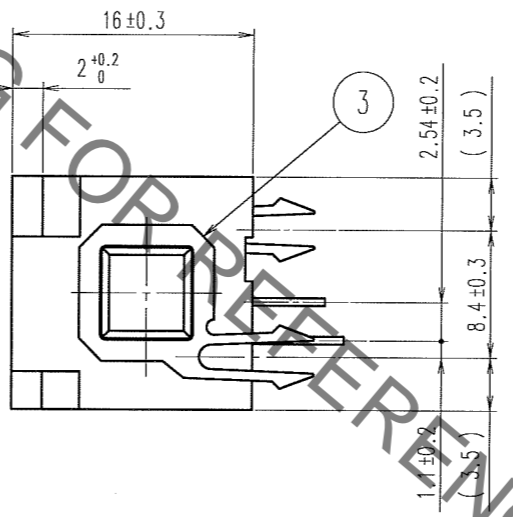

COUNT	DESCRIPTION OF REVISIONS	BY	CHKD	DATE	COUNT	DESCRIPTION OF REVISIONS	BY	CHKD	DATE
△					△				
△					△				
△					△				

RECOMMENDED PC BOARD HOLE PATTERN.
STRAIGHT TYPE
(CONNECTOR CUTOUT SIDE)

HRS DRAWING FOR REFERENCE

2	PHOSPHOR BRONZE	SELECTIVE GOLD PLATING	3	COPPER ALLOY	TIN PLATING
1	PBT	GRAY			
NO.	MATERIAL	FINISH, REMARKS	NO.	MATERIAL	FINISH, REMARKS
CODE NO. (OLD)			DRAWN	DESIGNED	CHECKED
			4. Sato	T. Toriguchi	Y. Enami
			05.10.13	05.10.13	05.10.13
			APPROVED	RELEASED	
			H. Miura		
			05.10.13		
DRAWING NO.		PART NO.			
EDC3-026143-01		TM2RE-0606(50)			
SCALE		CODE NO.			
2 : 1		CL222-1422-0-50			
UNITS		HRS			
mm		HIROSE ELECTRIC CO., LTD.			