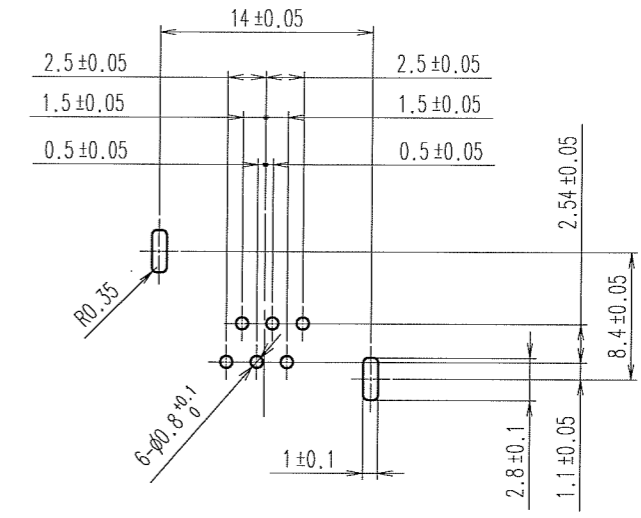

COUNT	DESCRIPTION OF REVISIONS	BY	CHKD	DATE	COUNT	DESCRIPTION OF REVISIONS	BY	CHKD	DATE
△					△				
△					△				
△					△				

RECOMMENDED PC BOARD HOLE PATTERN.
STRAIGHT TYPE
(CONNECTOR CUTOUT SIDE)

HRS DRAWING FOR REFERENCE

2	PHOSPHOR BRONZE	SELECTIVE GOLD PLATING	3	COPPER ALLOY	TIN PLATING
1	PBT	GRAY			
NO.	MATERIAL	FINISH, REMARKS	NO.	MATERIAL	FINISH, REMARKS
CODE NO. (OLD)			DRAWN	DESIGNED	CHECKED
			4. Sato	T. Toriguchi	Y. Enami
			05.10.13	05.10.13	05.10.13
			APPROVED	RELEASED	
			H. Miura		
			05.10.13		
DRAWING NO.		PART NO.			
EDC3-026143-01		TM2RE-0606(50)			
SCALE		CODE NO.			
2 : 1		CL222-1422-0-50			
UNITS		HRS			
mm		HIROSE ELECTRIC CO., LTD.			