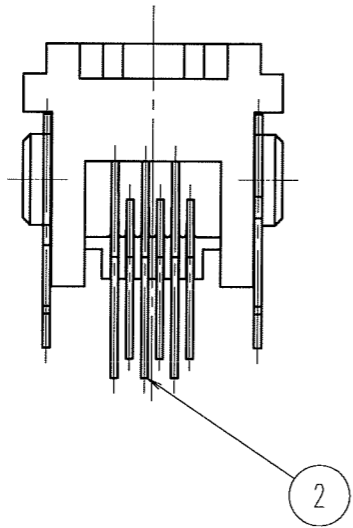

COUNT	DESCRIPTION OF REVISIONS	BY	CHKD	DATE	COUNT	DESCRIPTION OF REVISIONS	BY	CHKD	DATE
△					△				
△					△				
△					△				

RECOMMENDED PC BOARD HOLE PATTERN.
STRAIGHT TYPE
(CONNECTOR CUTOUT SIDE)

HRS DRAWING FOR REFERENCE

2	PHOSPHOR BRONZE	SELECTIVE GOLD PLATING	3	COPPER ALLOY	TIN PLATING
1	PBT	GRAY			
NO.	MATERIAL	FINISH, REMARKS	NO.	MATERIAL	FINISH, REMARKS
CODE NO. (OLD)			DRAWN	DESIGNED	CHECKED
			4. Sato	T. Toriguchi	Y. Enami
			05.10.13	05.10.13	05.10.13
			APPROVED	RELEASED	
			H. Miura		
			05.10.13		
DRAWING NO.		PART NO.			
EDC3-026143-01		TM2RE-0606(50)			
SCALE		CODE NO.			
2 : 1		CL222-1422-0-50			
UNITS		HRS			
mm		HIROSE ELECTRIC CO., LTD.			