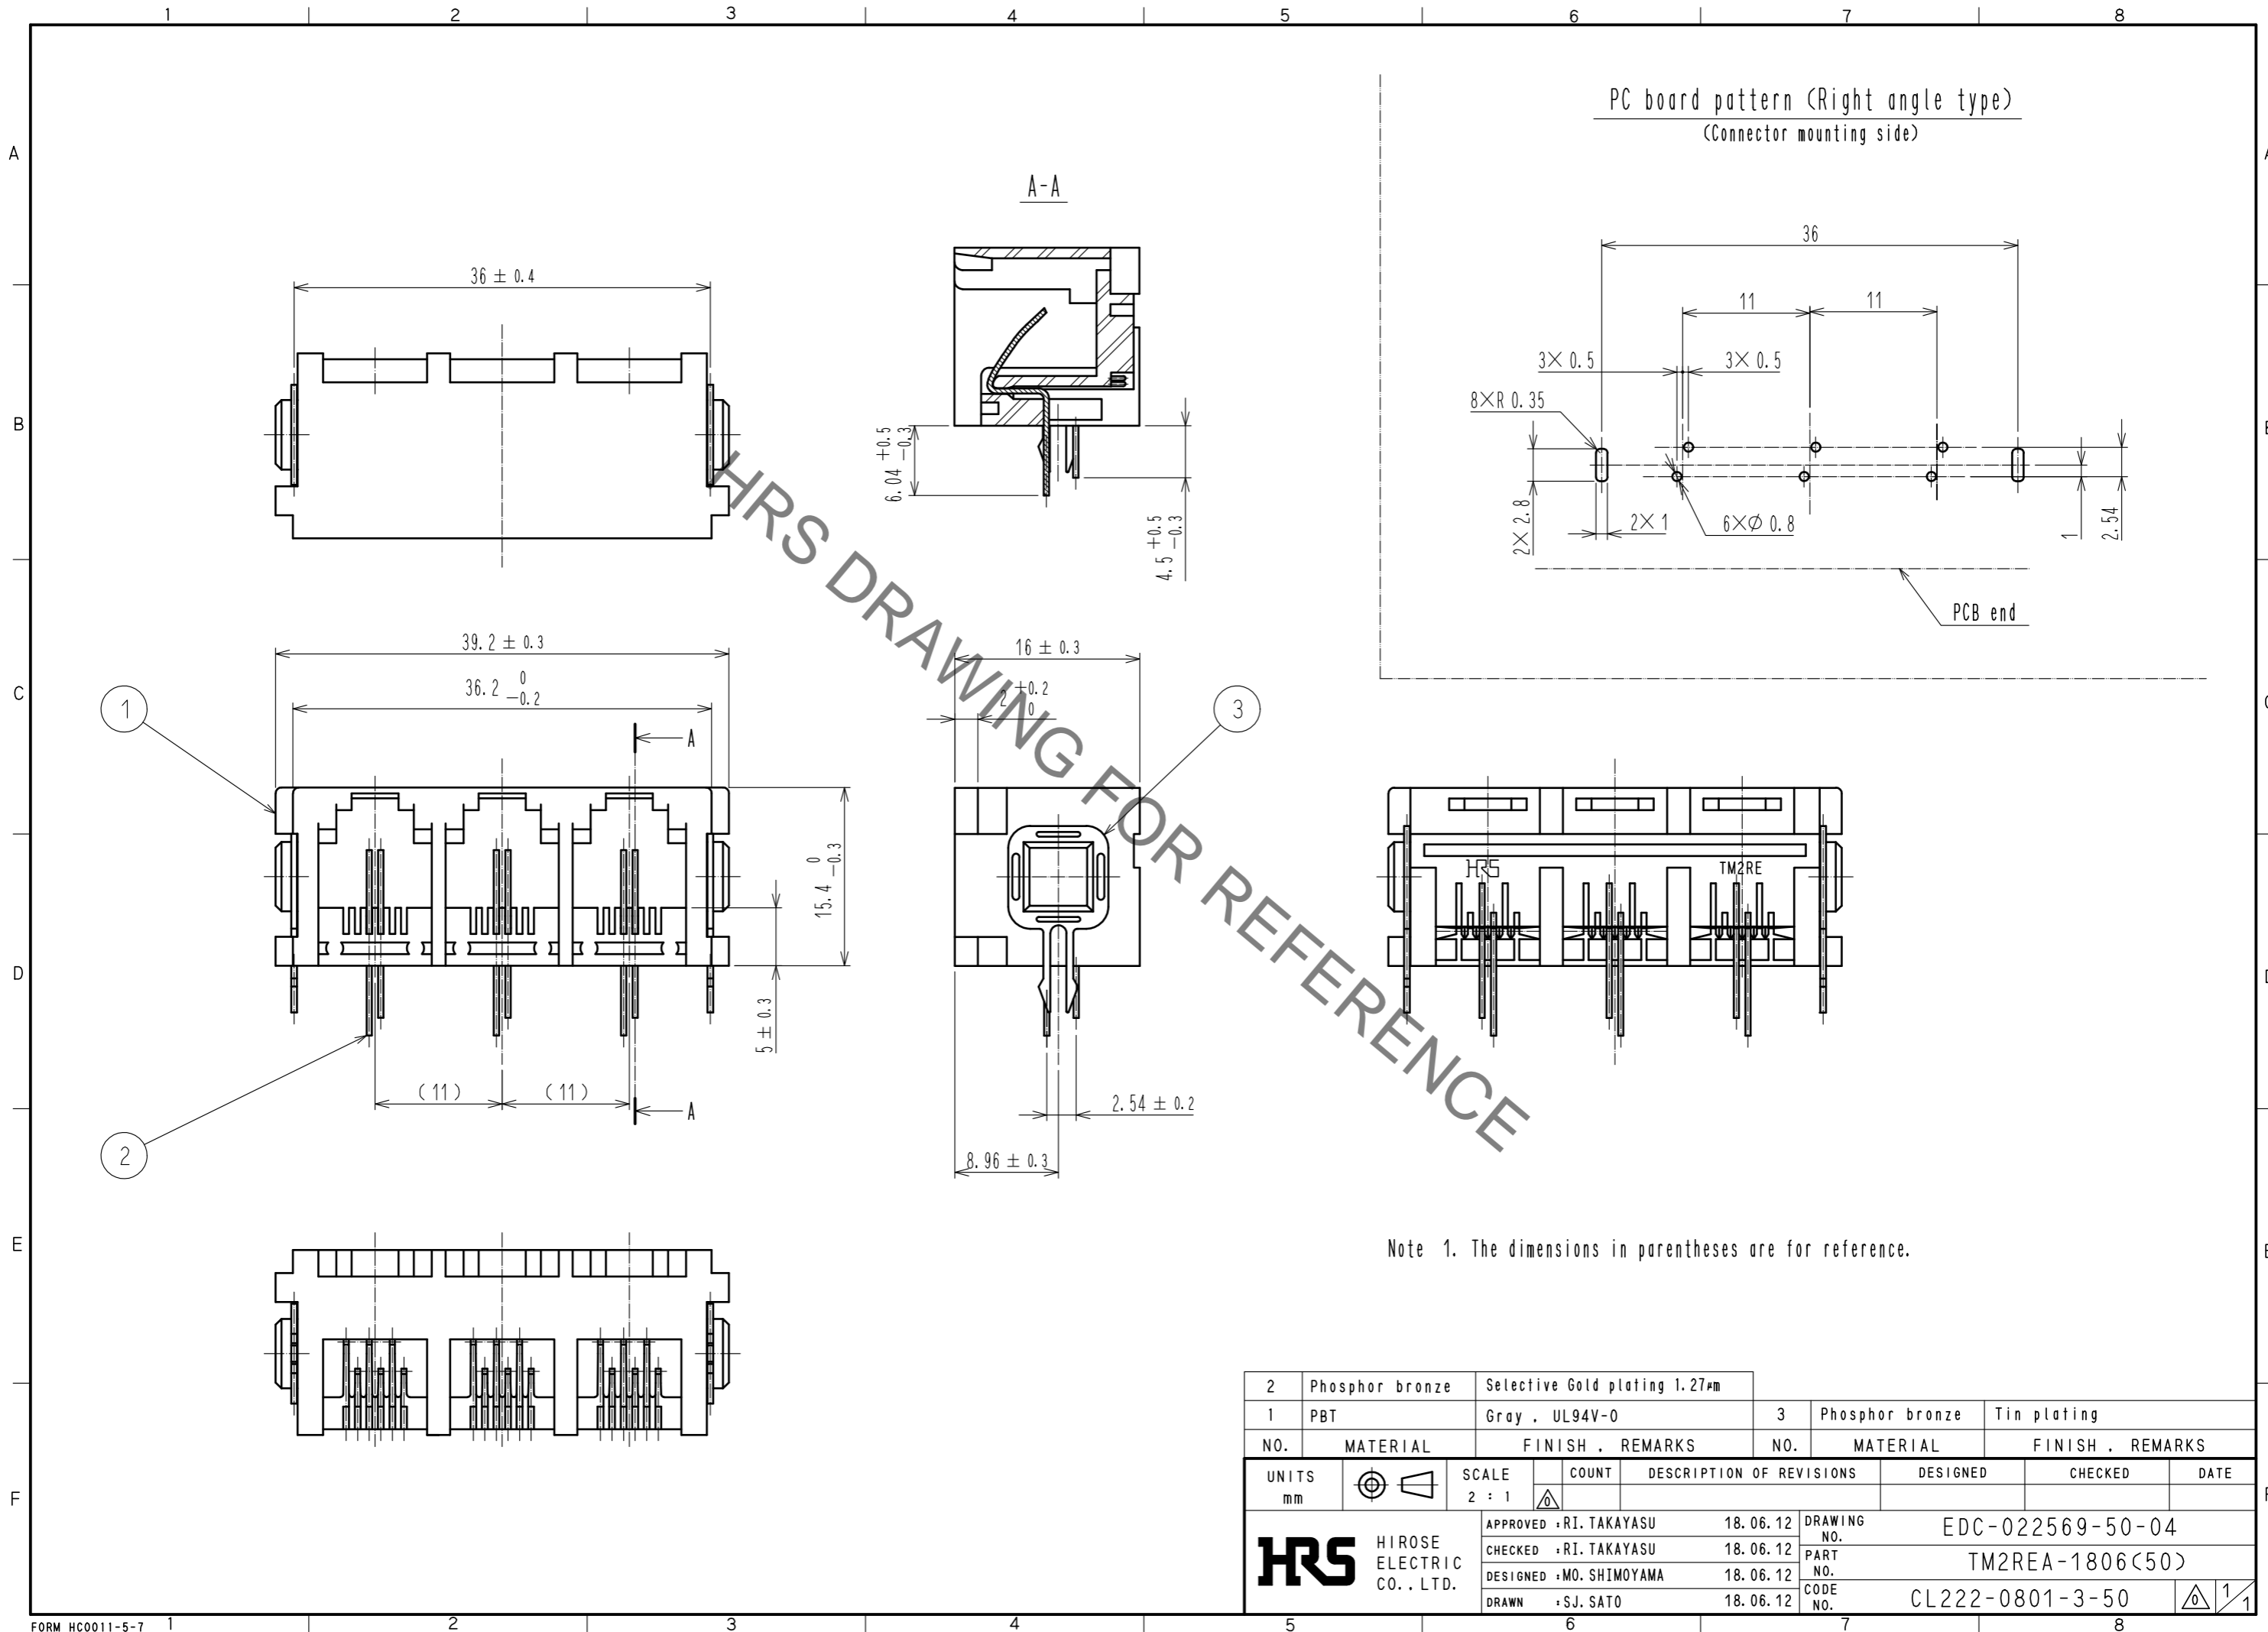

| | | | | | | | | |
|--------------------------------------|-----------------|-------------------------------|-----------------|-----------------|--------------------------|------------------|---------|------|
| 2 | Phosphor bronze | Selective Gold plating 1.27μm | 3 | Phosphor bronze | Tin plating | | | |
| 1 | PBT | Gray . UL94V-0 | | | | | | |
| NO. | MATERIAL | FINISH . REMARKS | NO. | MATERIAL | FINISH . REMARKS | | | |
| UNITS | mm | SCALE | 2 : 1 | COUNT | DESCRIPTION OF REVISIONS | DESIGNED | CHECKED | DATE |
| HRS HIROSE ELECTRIC CO., LTD. | | APPROVED | : RI. TAKAYASU | 18.06.12 | DRAWING NO. | EDC-022569-50-04 | | |
| | | CHECKED | : RI. TAKAYASU | 18.06.12 | PART NO. | TM2REA-1806(50) | | |
| | | DESIGNED | : MO. SHIMOYAMA | 18.06.12 | CODE NO. | CL222-0801-3-50 | | |
| | | DRAWN | : SJ. SATO | 18.06.12 | | 1/1 | | |