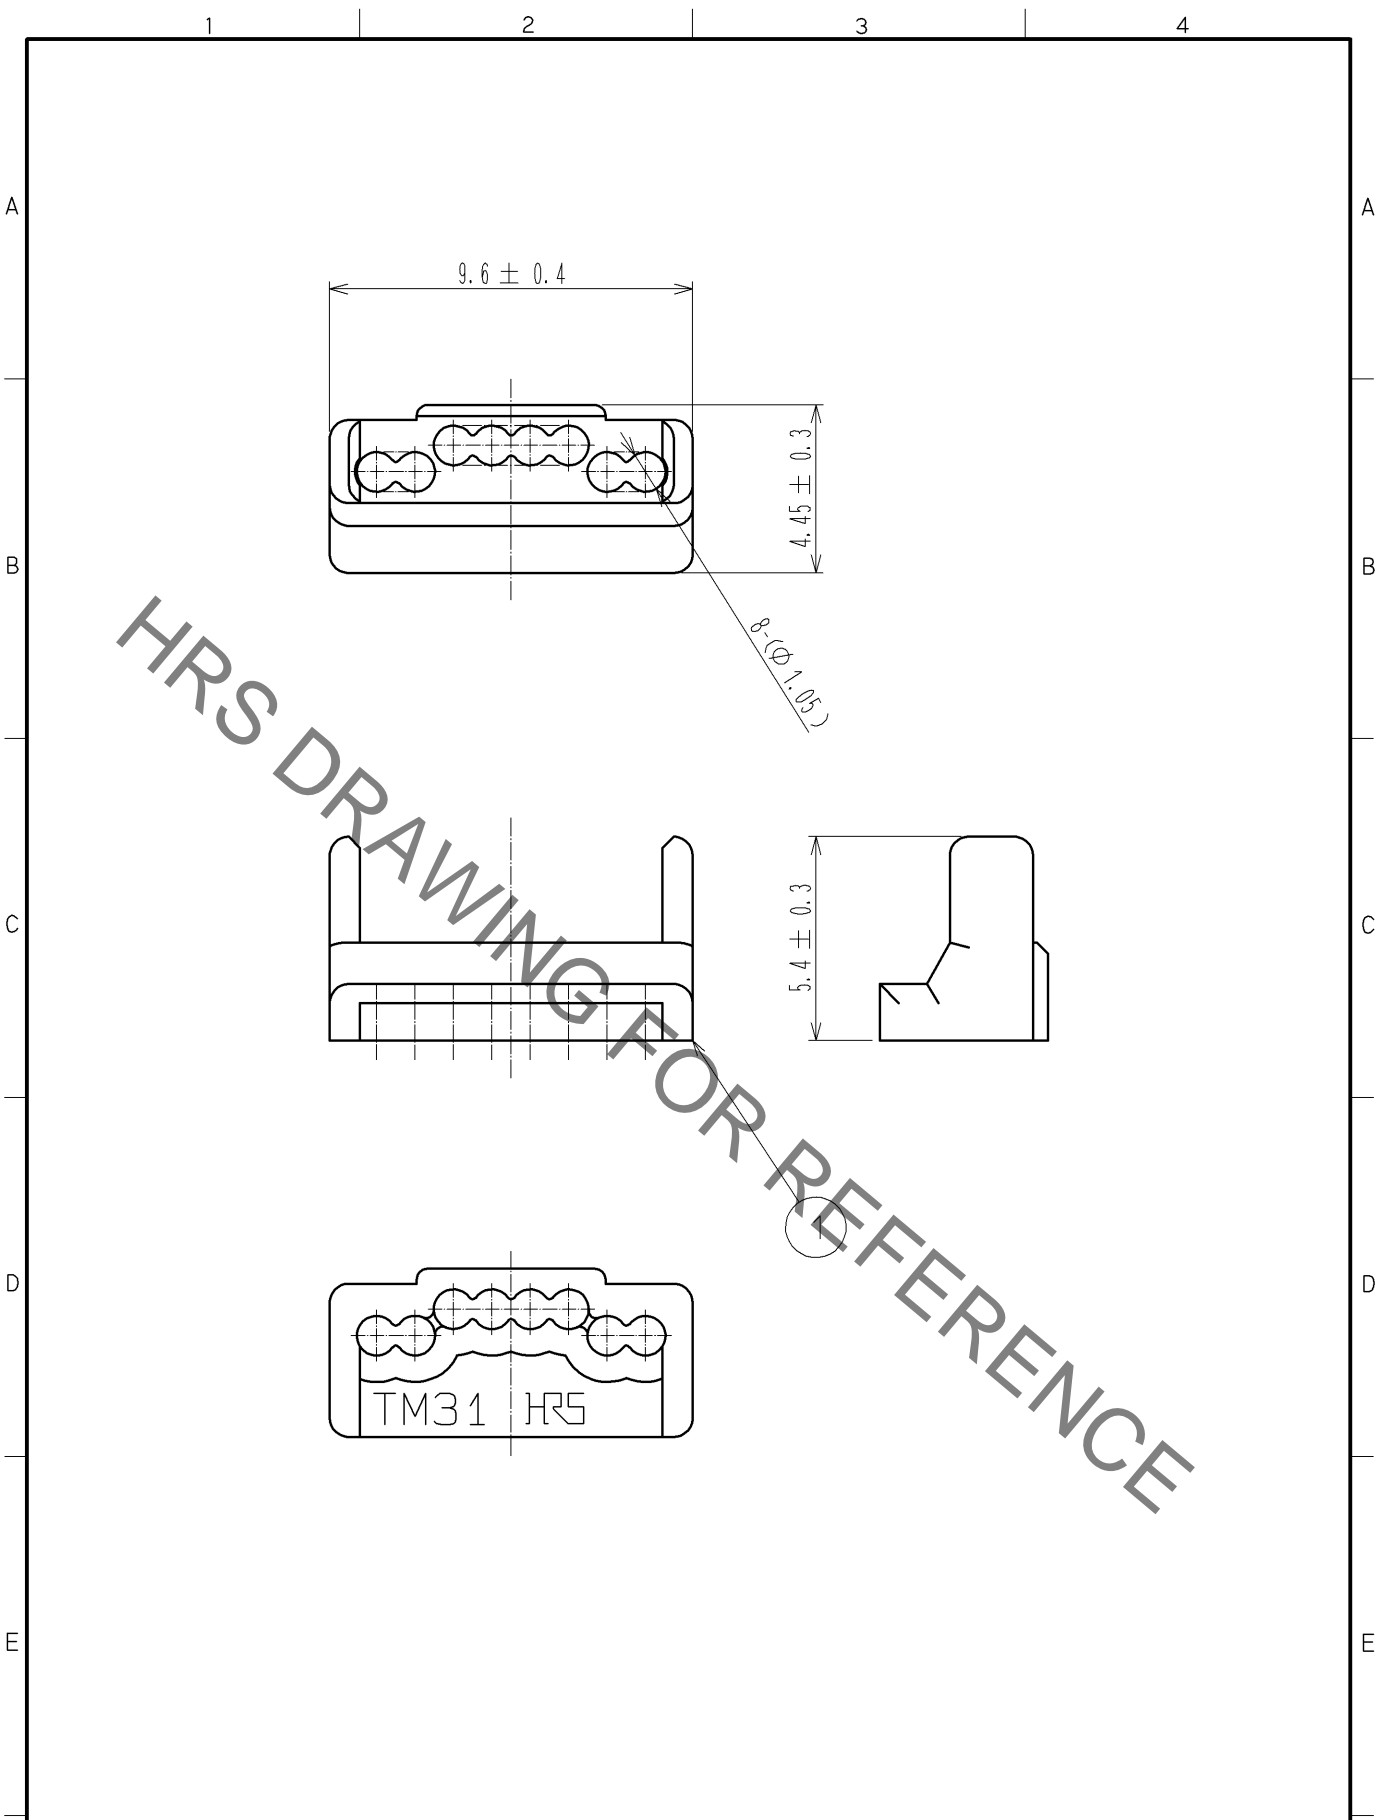

1	POLYCARBONATE	(YELLOW)UL94V-2							
NO.	MATERIAL	FINISH	REMARKS	NO.	MATERIAL	FINISH	REMARKS		
UNITS mm		SCALE 5 : 1	COUNT 	DESCRIPTION OF REVISIONS			DESIGNED	CHECKED	DATE
HIROSE ELECTRIC CO., LTD.	APPROVED : YH. ENAMI	09.06.02	DRAWING NO.	EDC3-126868-02					
	CHECKED : YH. ENAMI	09.06.02	PART NO.	TM31P-TM-88P(02)					
	DESIGNED : MT. ITANO	09.06.02	CODE NO.	CL222-4626-7-02					
	DRAWN : MT. ITANO	09.06.02		1/1					