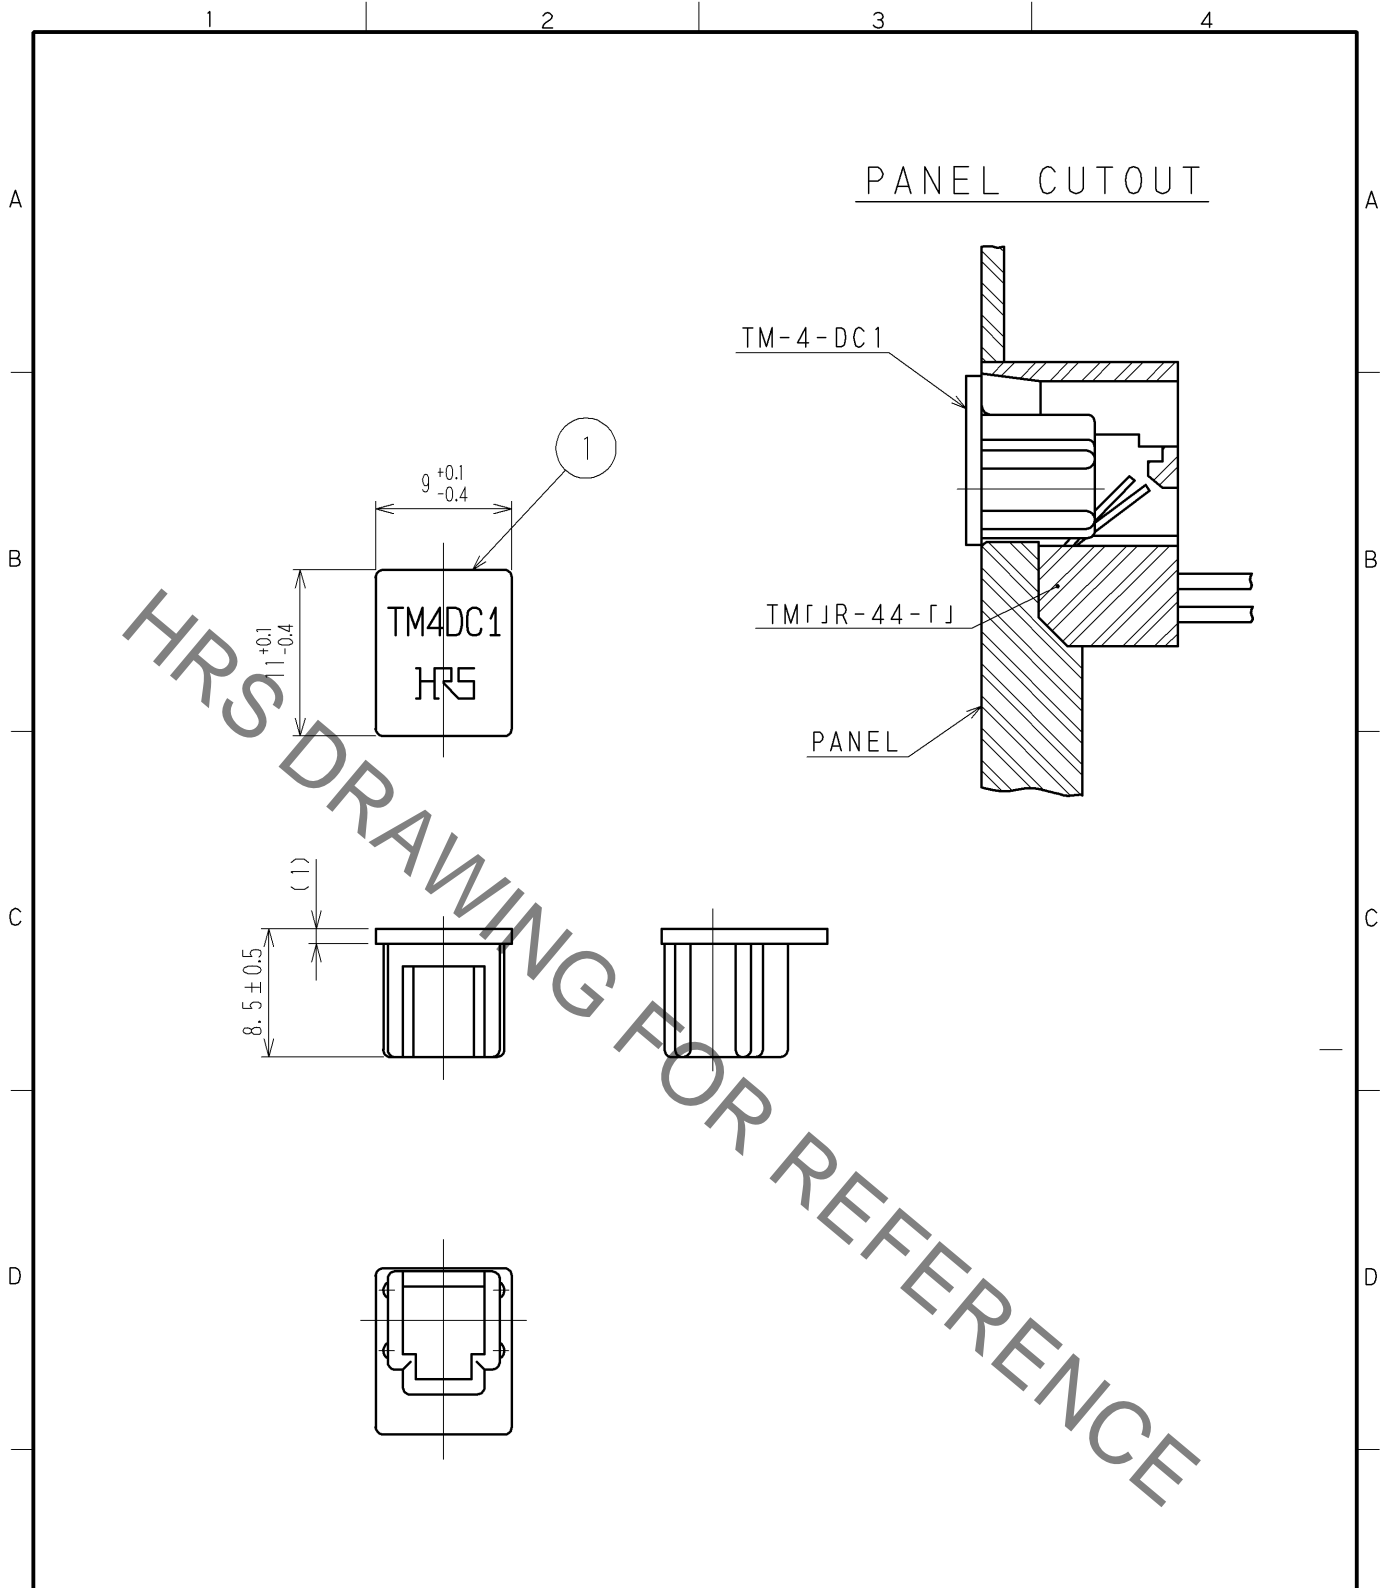

NOTE) 1. THE DIMENSIONS IN PARENTHESIS ARE FOR REFERENCE.

1	POLYETHYLENE	COLOR: DARK GRAY					
NO.	MATERIAL	FINISH. REMARKS	NO.	MATERIAL	FINISH. REMARKS		
UNITS mm		SCALE 2 : 1	COUNT 	DESCRIPTION OF REVISIONS	DESIGNED	CHECKED	DATE
HIROSE ELECTRIC CO., LTD.		APPROVED : HO.MIWA	06.12.11	DRAWING NO.	EDC4-025739-01		
		CHECKED : S.J.SHIMIZU	06.12.11	PART NO.	TM-4-DC1		
		DESIGNED : TS.ITO	06.12.08	CODE NO.	CL222-1364-6-00		
		DRAWN : TS.ITO	06.12.08		1/1		