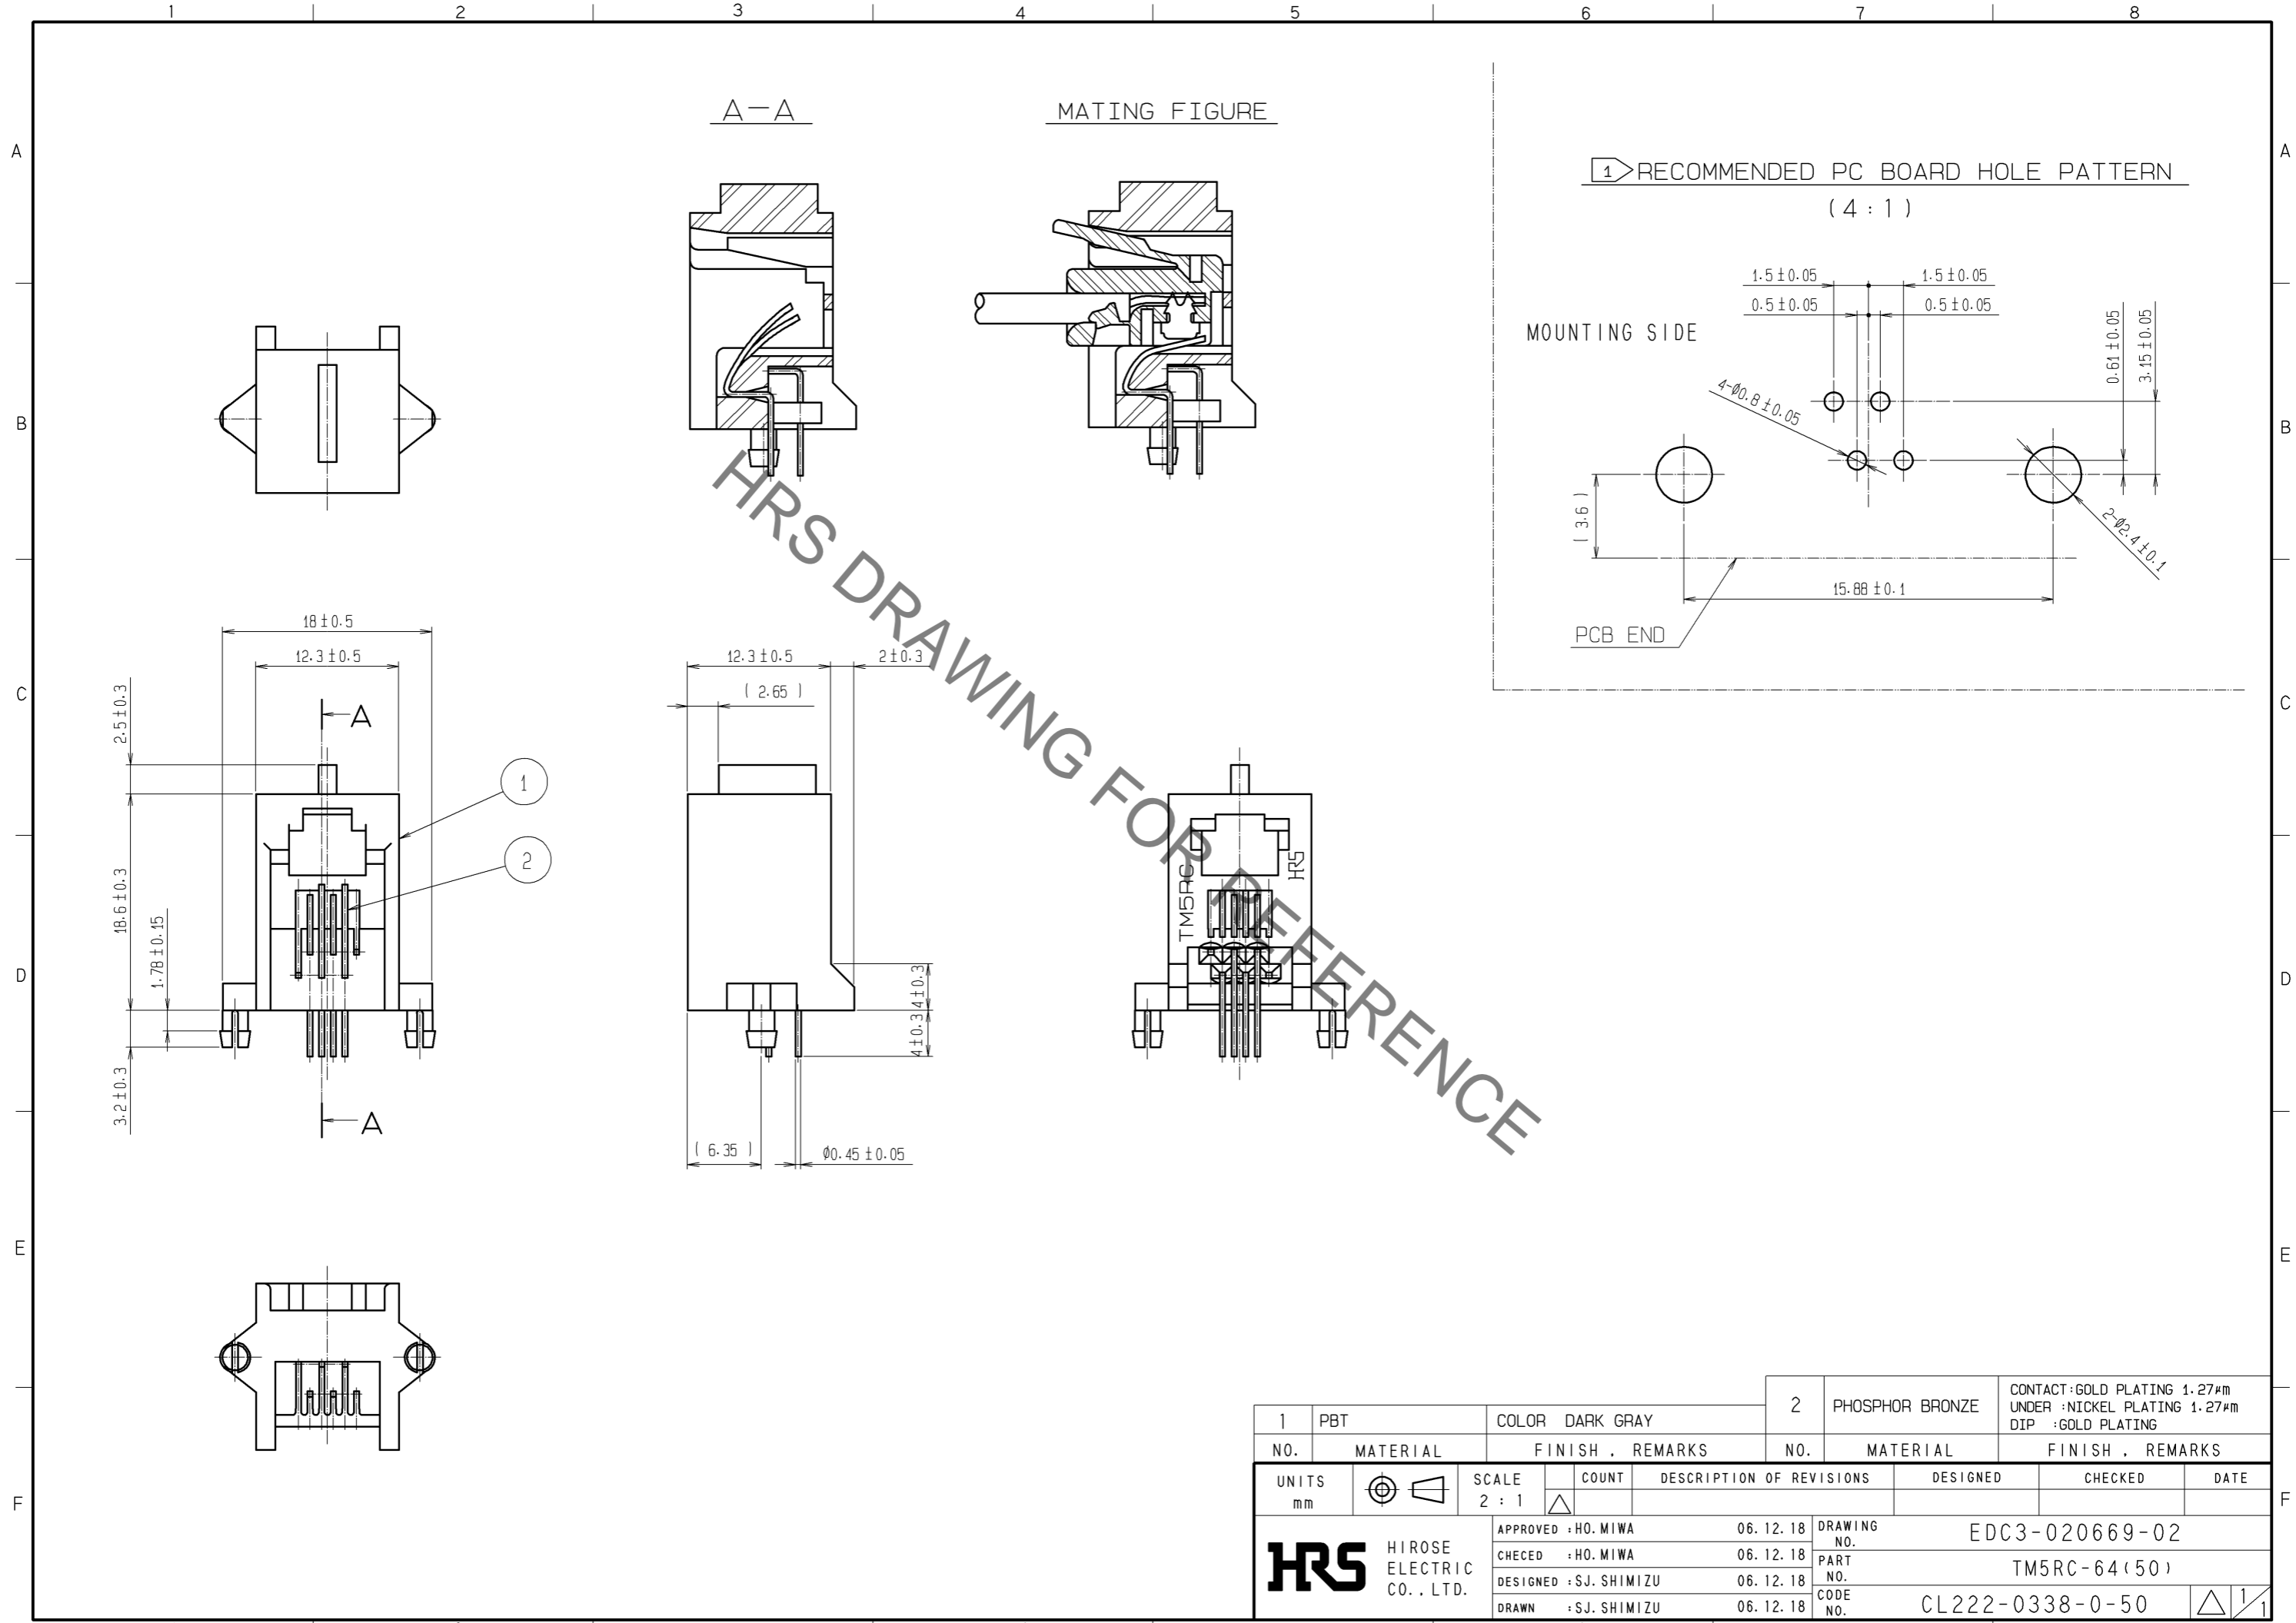

1	PBT	COLOR DARK GRAY	2	PHOSPHOR BRONZE	CONTACT:GOLD PLATING 1.27#m UNDER :NICKEL PLATING 1.27#m DIP :GOLD PLATING		
NO.	MATERIAL	FINISH . REMARKS	NO.	MATERIAL	FINISH . REMARKS		
UNITS mm		SCALE 2 : 1	COUNT 	DESCRIPTION OF REVISIONS	DESIGNED	CHECKED	DATE
HRS HIROSE ELECTRIC CO., LTD.		APPROVED : HO. MIWA	06. 12. 18	DRAWING NO. EDC3-020669-02			
		CHECED : HO. MIWA	06. 12. 18	PART NO. TM5RC-64(50)			
		DESIGNED : SJ. SHIMIZU	06. 12. 18	CODE NO. CL222-0338-0-50			
		DRAWN : SJ. SHIMIZU	06. 12. 18				