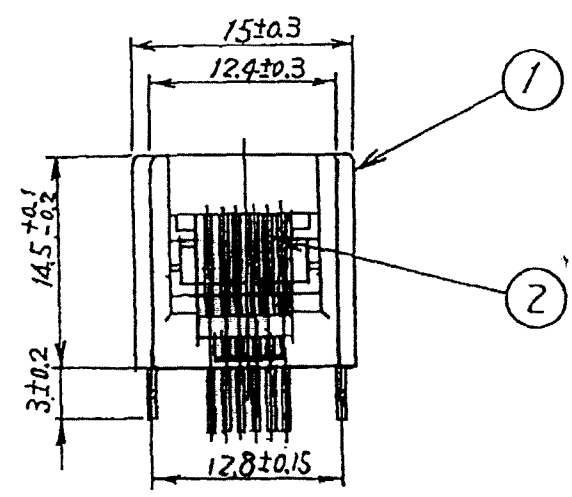

Aug.1.2021 Copyright 2021 HIROSE ELECTRIC CO., LTD. All Rights Reserved.
In case of consideration for using Automotive equipment / device which demand high reliability, kindly contact our sales window correspondents.

COUNT	DESCRIPTION OF REVISIONS	BY	CHKD	DATE	COUNT	DESCRIPTION OF REVISIONS	BY	CHKD	DATE
△				..	△				..
△				..	△				..
△				..	△				..

HRS DRAWING FOR REFERENCE

NOTE 1. THE DIMENSIONS IN PARENTHESIS ARE FOR REFERENCE.

3	PHOSPHOR BRONZE	TIN REFLOW PLATING 1um min
2	PHOSPHOR BRONZE	CONTACT: GOLD PLATING 1.27um min LEAR: GOLD PLATING 0.03um min UNDER: NICKEL PLATING 1.27um min

NO.	MATERIAL	FINISH, REMARKS	NO.	MATERIAL	FINISH, REMARKS
1	PBT	(GRAY)UL94V-0			

CODE NO. (OLD)	DRAWN	DESIGNED	CHECKED	APPROVED	RELEASED
	M. Itano	M. Itano	H. Minami	H. Niwa	
	07.02.22	07.02.22	07.02.23	07.02.23	

SCALE	DRAWING NO.	PART NO.
2 : 1	EDC3-026156-02	TM5RE3-66(20)
UNITS	CODE NO.	
mm	CL222-1428-7-20	

TO
Q