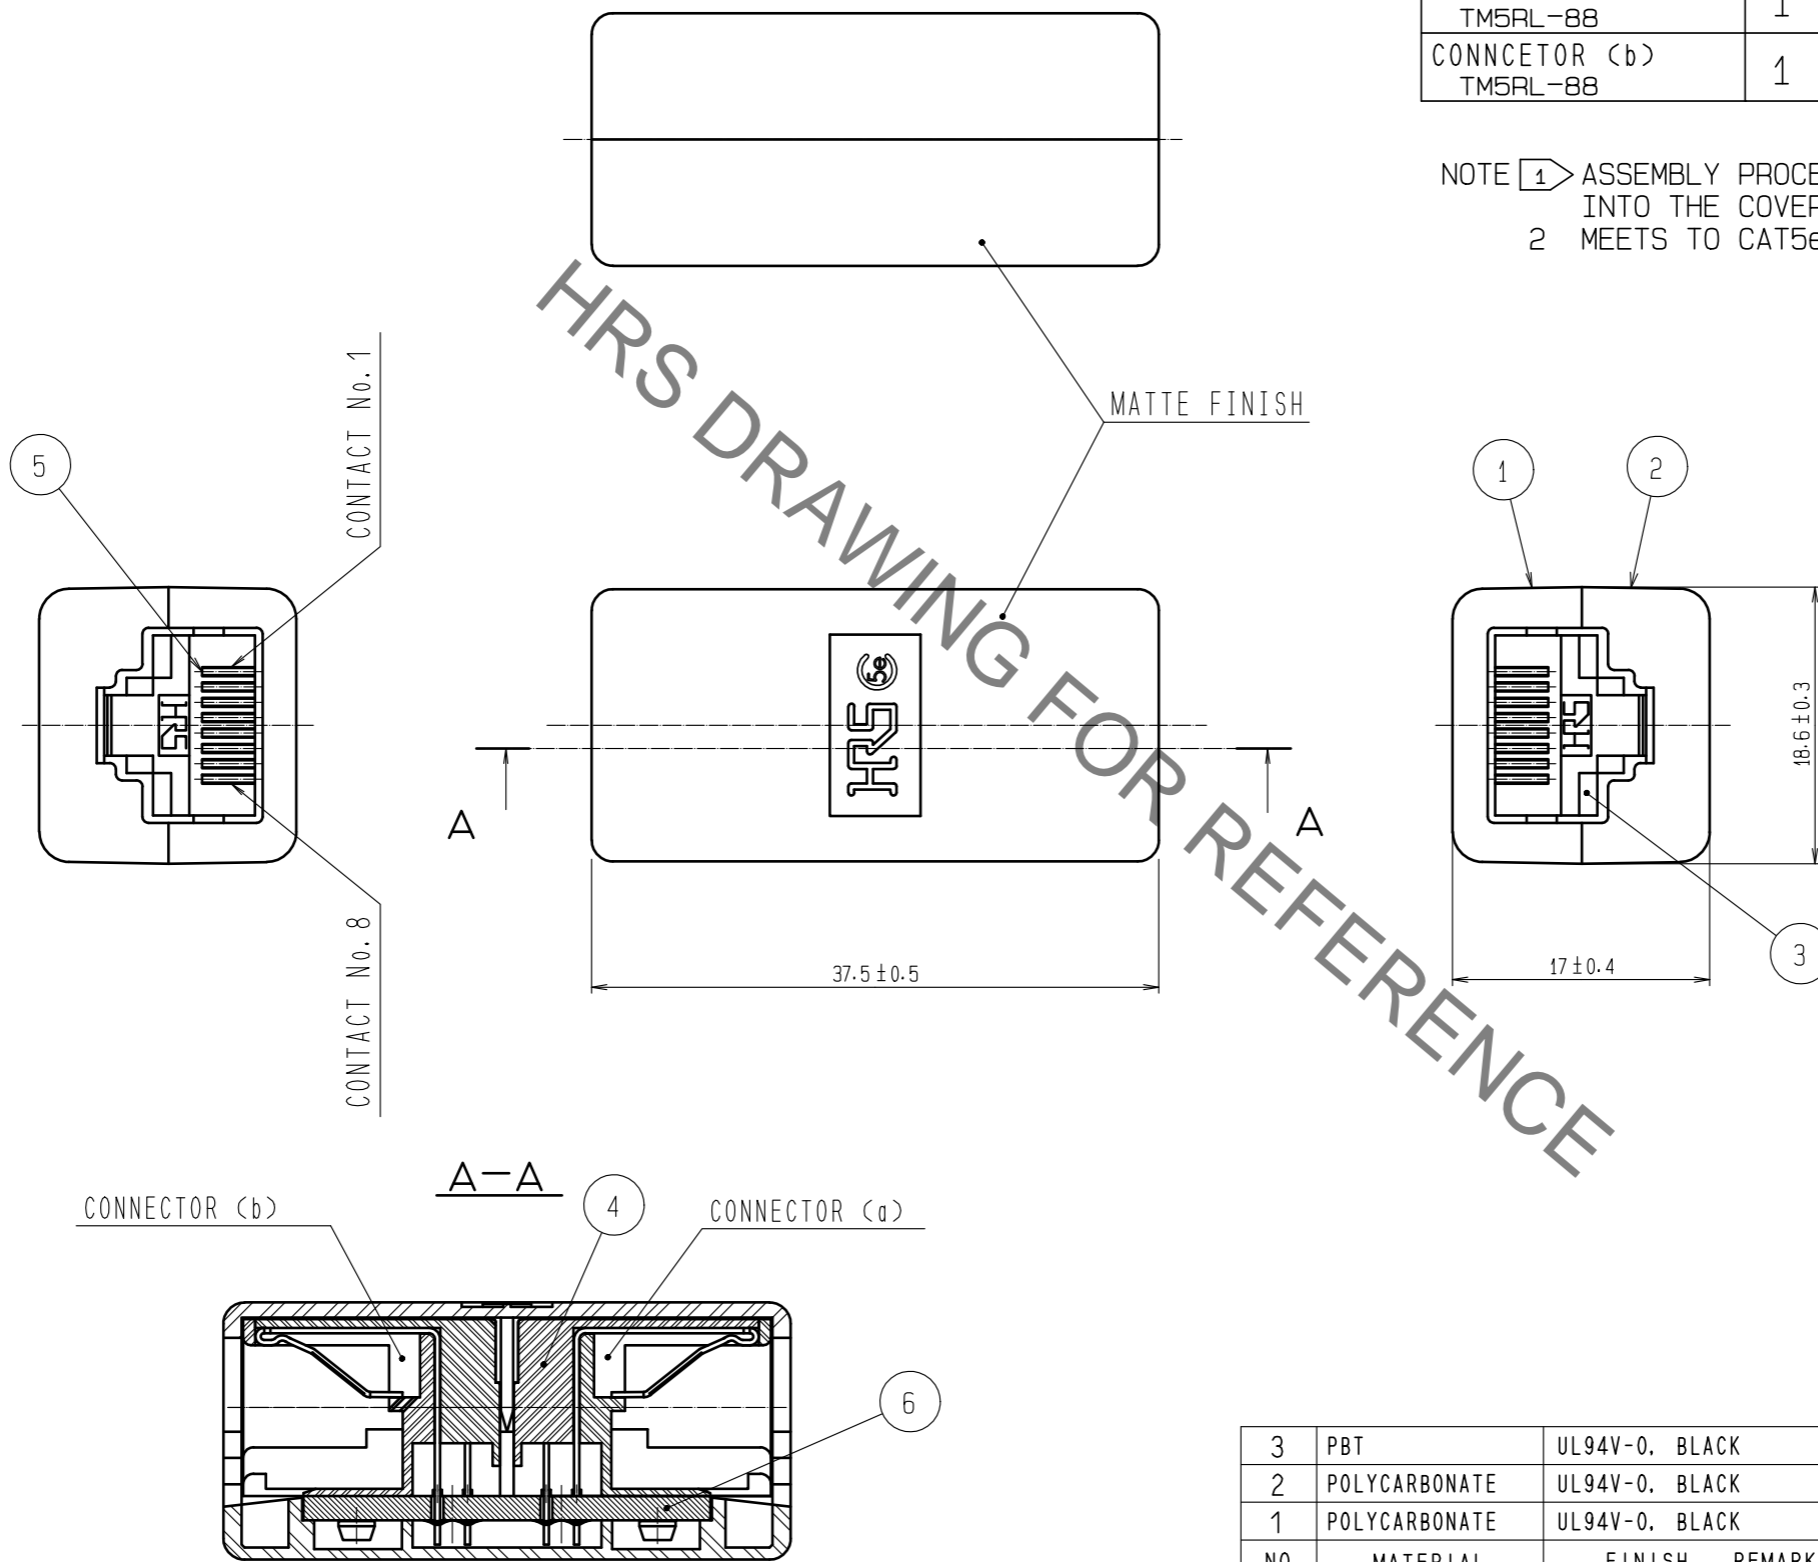

TABLE-1

CONNCTOR (a) TM5RL-88	1	2	3	4	5	6	7	8
CONNCTOR (b) TM5RL-88	1	2	3	4	5	6	7	8

NOTE 1 ASSEMBLY PROCEDURE OF THE CONNECTOR INCLUDED INTO THE COVER CASE IS BASED ON TABLE-1.
 2 MEETS TO CAT5e.

NO.	MATERIAL	FINISH	REMARKS	NO.	MATERIAL	FINISH	REMARKS
3	PBT		UL94V-0, BLACK	6	PAPER BASED EPOXY		
2	POLYCARBONATE		UL94V-0, BLACK	5	PHOSPHOR BRONZE		CONTACT AREA GOLD PLATING 1.27 μm min MOUNTING AREA TIN PLATING 1 μm min
1	POLYCARBONATE		UL94V-0, BLACK	4	PBT		UL94V-0, BLACK

UNITS	SCALE	COUNT	DESCRIPTION OF REVISIONS	DESIGNED	CHECKED	DATE
mm	2 : 1	1	APPROVED : NM. NISHIMATSU 16.04.13			
			CHECKED : NM. NISHIMATSU 16.04.13			
			DESIGNED : TS. ITO 16.04.13			
			DRAWN : TS. ITO 16.04.13			

DRAWING NO.	EDC-124822-00-00
PART NO.	TM5RL-88-JJ5E
CODE NO.	CL222-2935-0-00

X-ON Electronics

Largest Supplier of Electrical and Electronic Components

Click to view similar products for [Modular Connectors](#) / [Ethernet Connectors](#) category: