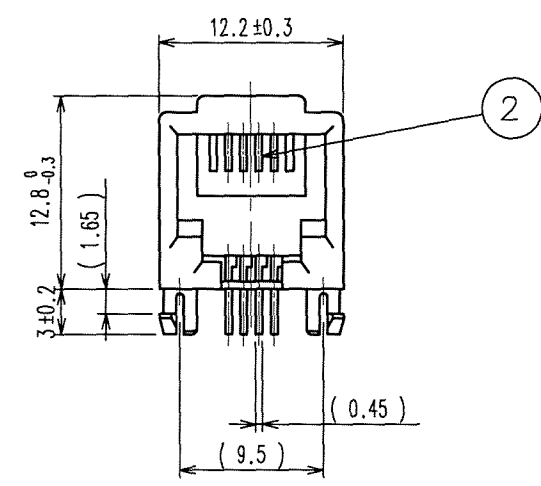

COUNT	DESCRIPTION OF REVISIONS	BY	CHKD	DATE	COUNT	DESCRIPTION OF REVISIONS	BY	CHKD	DATE
△				..	△				..
△				..	△				..
△				..	△				..

HRS DRAWING FOR REFERENCE

TO
Q

1	PBT	BLACK : UL94V-0	2	PHOSPHOR BRONZE	1	CONTACT AREA : GOLD PLATED 1.27 μ m	
NO.	MATERIAL	FINISH, REMARKS	NO.	MATERIAL	FINISH, REMARKS	2	SOLDERING AREA : TIN PLATED 1 μ m
CODE NO. (OLD) CL			DRAWN	DESIGNED	CHECKED	APPROVED	RELEASED
			<i>J. Watanabe</i>	<i>J. Watanabe</i>	<i>H. Miwa</i>	<i>H. Miwa</i>	..
			06.11.10	06.11.10	06.11.10	06.11.10	..
DRAWING NO. EDC3-124658-01			PART NO. TM5RU1-64(50)				
SCALE 2 : 1			CODE NO. CL222-2931-0-50				
UNITS mm			HRS HIROSE ELECTRIC CO., LTD				