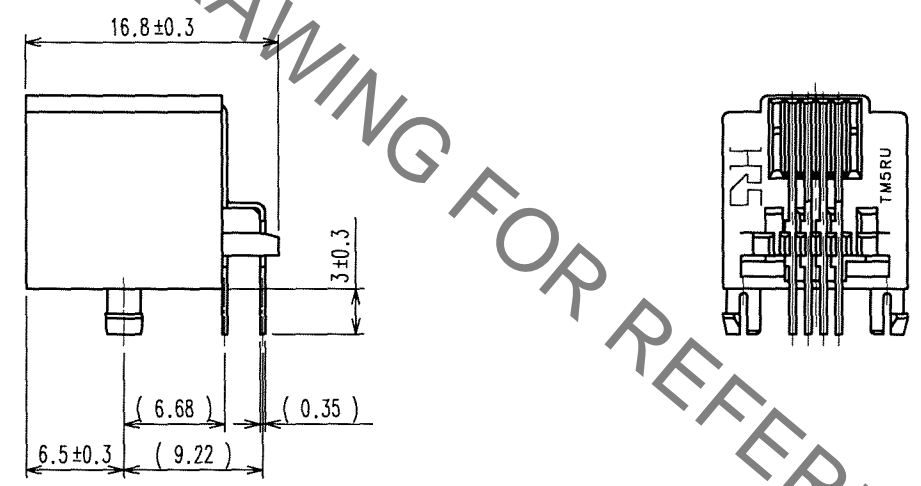

COUNT	DESCRIPTION OF REVISIONS	BY	CHKD	DATE	COUNT	DESCRIPTION OF REVISIONS	BY	CHKD	DATE
△				..	△				..
△				..	△				..
△				..	△				..

HRS DRAWING FOR REFERENCE

TO
Q

1	PBT	BLACK : UL94V-0	2	PHOSPHOR BRONZE	1	CONTACT AREA : GOLD PLATED 1.27 μ m	
NO.	MATERIAL	FINISH, REMARKS	NO.	MATERIAL	FINISH, REMARKS	2	SOLDERING AREA : TIN PLATED 1 μ m
CODE NO. (OLD) CL			DRAWN	DESIGNED	CHECKED	APPROVED	RELEASED
			<i>J. Watanabe</i>	<i>J. Watanabe</i>	<i>H. Miwa</i>	<i>H. Miwa</i>	..
			06.11.10	06.11.10	06.11.10	06.11.10	..
DRAWING NO. EDC3-124658-01			PART NO. TM5RU1-64(50)				
SCALE 2 : 1			CODE NO. CL222-2931-0-50				
UNITS mm			HRS HIROSE ELECTRIC CO., LTD				