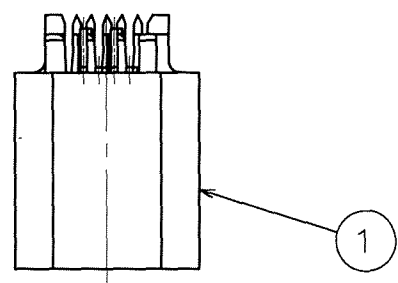

COUNT	DESCRIPTION OF REVISIONS	BY	CHKD	DATE	COUNT	DESCRIPTION OF REVISIONS	BY	CHKD	DATE
△				..	△				..
△				..	△				..
△				..	△				..

HRS DRAWING FOR REFERENCE

TO
Q

1	PBT	BLACK : UL94V-0	2	PHOSPHOR BRONZE	1	CONTACT AREA : GOLD PLATED 1.27 μ m	
NO.	MATERIAL	FINISH, REMARKS	NO.	MATERIAL	FINISH, REMARKS	2	SOLDERING AREA : TIN PLATED 1 μ m
CODE NO. (OLD) CL			DRAWN	DESIGNED	CHECKED	APPROVED	RELEASED
			<i>J. Watanabe</i>	<i>J. Watanabe</i>	<i>H. Miwa</i>	<i>H. Miwa</i>	..
			06.11.10	06.11.10	06.11.10	06.11.10	..
DRAWING NO. EDC3-124658-01			PART NO. TM5RU1-64(50)				
SCALE 2 : 1			CODE NO. CL222-2931-0-50				
UNITS mm			HRS HIROSE ELECTRIC CO., LTD				