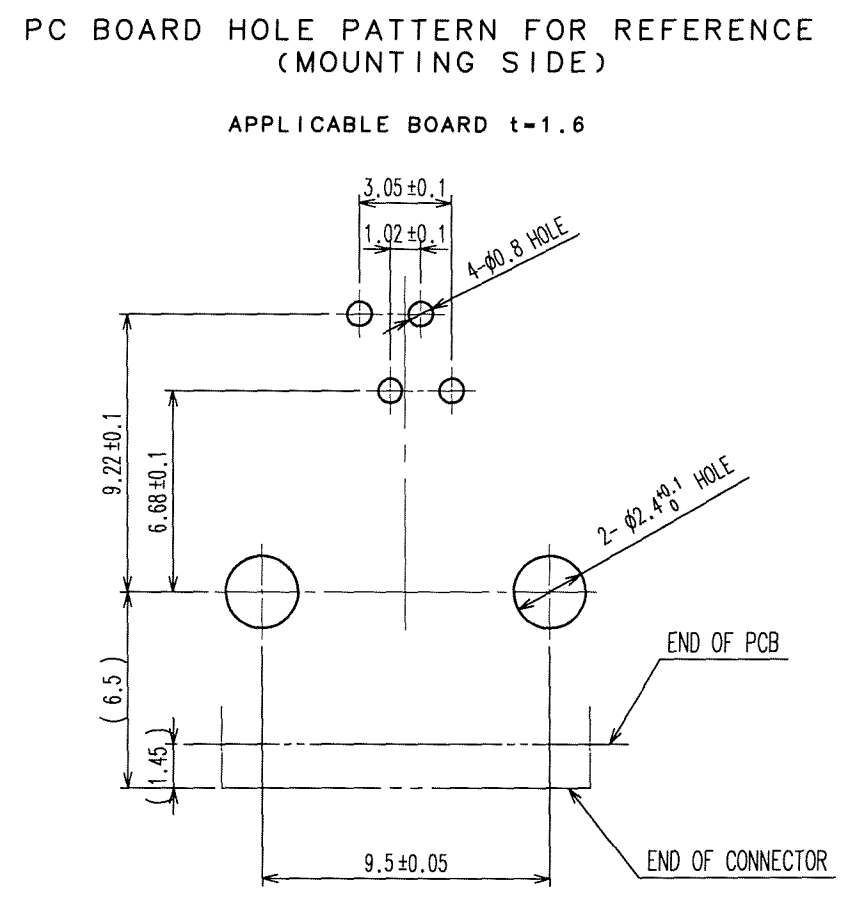

COUNT	DESCRIPTION OF REVISIONS	BY	CHKD	DATE	COUNT	DESCRIPTION OF REVISIONS	BY	CHKD	DATE
△				..	△				..
△				..	△				..
△				..	△				..

HRS DRAWING FOR REFERENCE

TO
Q

1	PBT	BLACK : UL94V-0	2	PHOSPHOR BRONZE	1	CONTACT AREA : GOLD PLATED 1.27 μ m	
NO.	MATERIAL	FINISH, REMARKS	NO.	MATERIAL	FINISH, REMARKS	2	SOLDERING AREA : TIN PLATED 1 μ m
CODE NO. (OLD) CL			DRAWN	DESIGNED	CHECKED	APPROVED	RELEASED
			<i>J. Watanabe</i>	<i>J. Watanabe</i>	<i>H. Miwa</i>	<i>H. Miwa</i>	..
			06.11.10	06.11.10	06.11.10	06.11.10	..
DRAWING NO. EDC3-124658-01			PART NO. TM5RU1-64(50)				
SCALE 2 : 1			CODE NO. CL222-2931-0-50				
UNITS mm			HRS HIROSE ELECTRIC CO., LTD				