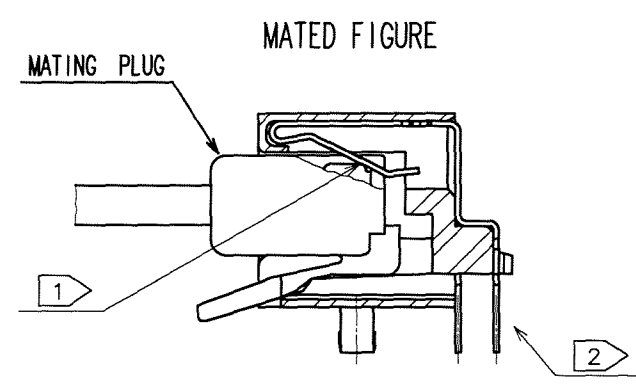

COUNT	DESCRIPTION OF REVISIONS	BY	CHKD	DATE	COUNT	DESCRIPTION OF REVISIONS	BY	CHKD	DATE
△				..	△				..
△				..	△				..
△				..	△				..

HRS DRAWING FOR REFERENCE

TO
Q

1	PBT	BLACK : UL94V-0	2	PHOSPHOR BRONZE	1	CONTACT AREA : GOLD PLATED 1.27 μ m	
NO.	MATERIAL	FINISH, REMARKS	NO.	MATERIAL	FINISH, REMARKS	2	SOLDERING AREA : TIN PLATED 1 μ m
CODE NO. (OLD) CL			DRAWN	DESIGNED	CHECKED	APPROVED	RELEASED
			<i>J. Watanabe</i>	<i>J. Watanabe</i>	<i>H. Miwa</i>	<i>H. Miwa</i>	..
			06.11.10	06.11.10	06.11.10	06.11.10	..
DRAWING NO. EDC3-124658-01			PART NO. TM5RU1-64(50)				
SCALE 2 : 1			CODE NO. CL222-2931-0-50				
UNITS mm			HRS HIROSE ELECTRIC CO., LTD				