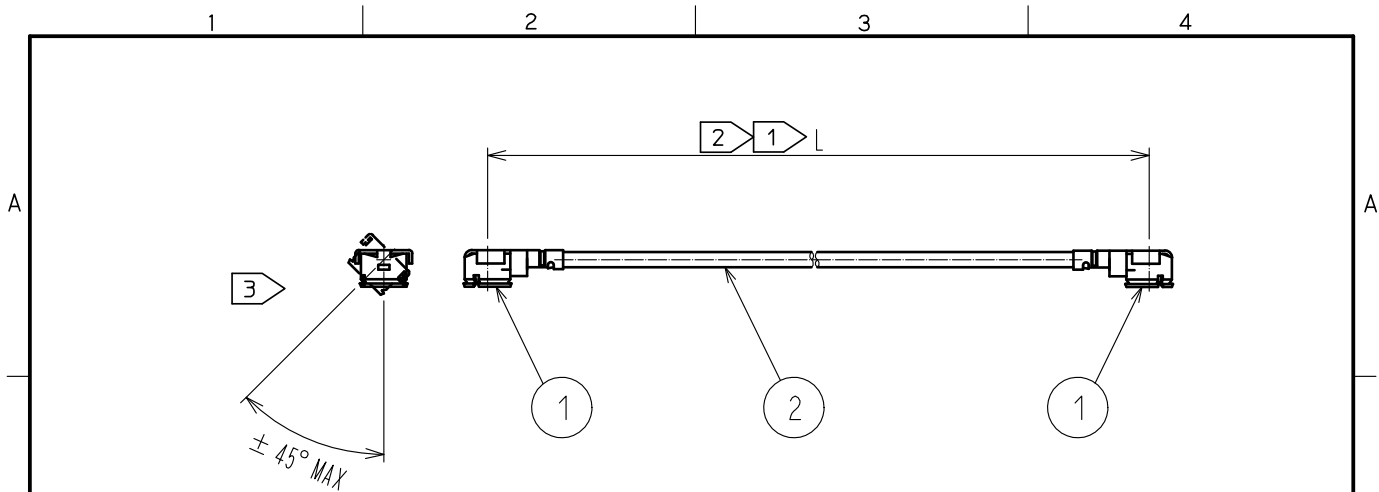

Part No.	Cable color
~04*1TV~	WHITE
~04*2TV~	BLACK

NOTE ① We indicate the length of the harness on the last of product name. 'L' part.

② Tolerance for [L]

Length L [mm]	Tolerance [mm]
35 ≦ L ≦ 200	±4
200 < L ≦ 500	±8
500 < L ≦ 1000	±12
1000 < L	±1.5%

③ Connector rotation angle is within ±45 degree from the above image.
For long length in the case of L>500, the angle is optional.

4. Specifications are subject to change without notice.

【 DIMENSIONS OF CONNECTOR 】