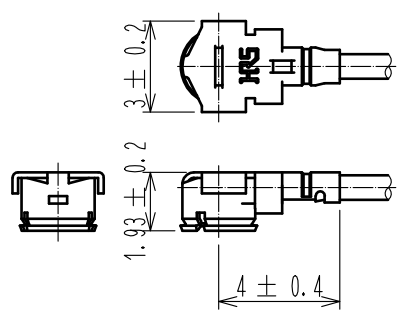

Part No.	Cable color
~04*1TV~	WHITE
~04*2TV~	BLACK

NOTE ① We indicate the length of the harness on the last of product name. 'L' part.

② Tolerance for [L]

Length L [mm]	Tolerance [mm]
35 ≦ L ≦ 200	±4
200 < L ≦ 500	±8
500 < L ≦ 1000	±12
1000 < L	±1.5%

③ Connector rotation angle is within ±45 degree from the above image.
For long length in the case of L>500, the angle is optional.

4. Specifications are subject to change without notice.

【 DIMENSIONS OF CONNECTOR 】

1	U.FL-LP-040HF	CL331-0557-3	2	0.81 Dia. coaxial cable
NO.	PART NO.	CODE NO.	NO.	PART NO.

HALOGEN FREE

UNITS mm	SCALE FREE	COUNT	DESCRIPTION OF REVISIONS	DESIGNED	CHECKED	DATE
HIROSE ELECTRIC CO., LTD.	APPROVED	•TS. NOBE	18.06.18	DRAWING NO.		
	CHECKED	•MT. KANEKO	18.06.18	PART NO. U.FL-2LPHF6-04**TV-A-L ①		
	DESIGNED	•MS. MATSUMOTO	18.06.18	CODE NO.		
	DRAWN	•MS. MATSUMOTO	18.06.18	①/1		