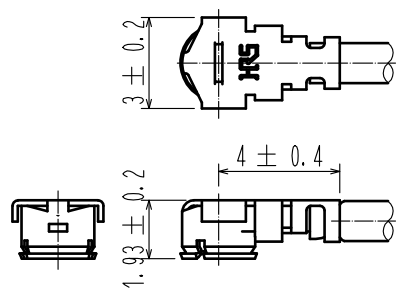

Part No.	Cable color
~066*1~	GRAY
~066*2~	BLACK

HRS DRAWING TOP REFERENCE

NOTE ① We indicate the length of the harness on the last of product name. 'L' part.

② Tolerance for [L]

Length L [mm]	Tolerance [mm]
35 ≦ L ≦ 200	±4
200 < L ≦ 500	±8
500 < L ≦ 1000	±12
1000 < L	±1.5%

③ Connector rotation angle is within ±45 degree from the above image. For long length in the case of L>500, the angle is optional.

4. Specifications are subject to change without notice.

【 DIMENSIONS OF CONNECTOR 】

1	U. FL-LP-066HF	CL331-0558-6	2	1.32 Dia. coaxial cable
NO.	PART NO.	CODE NO.	NO.	PART NO.

HALOGEN FREE

UNITS mm		SCALE FREE	COUNT 1	DESCRIPTION OF REVISIONS DIS-D-00003255	DESIGNED MS. MATSUMOTO	CHECKED MT. KANEKO	DATE 18.06.19
-------------	--	---------------	------------	--	---------------------------	-----------------------	------------------