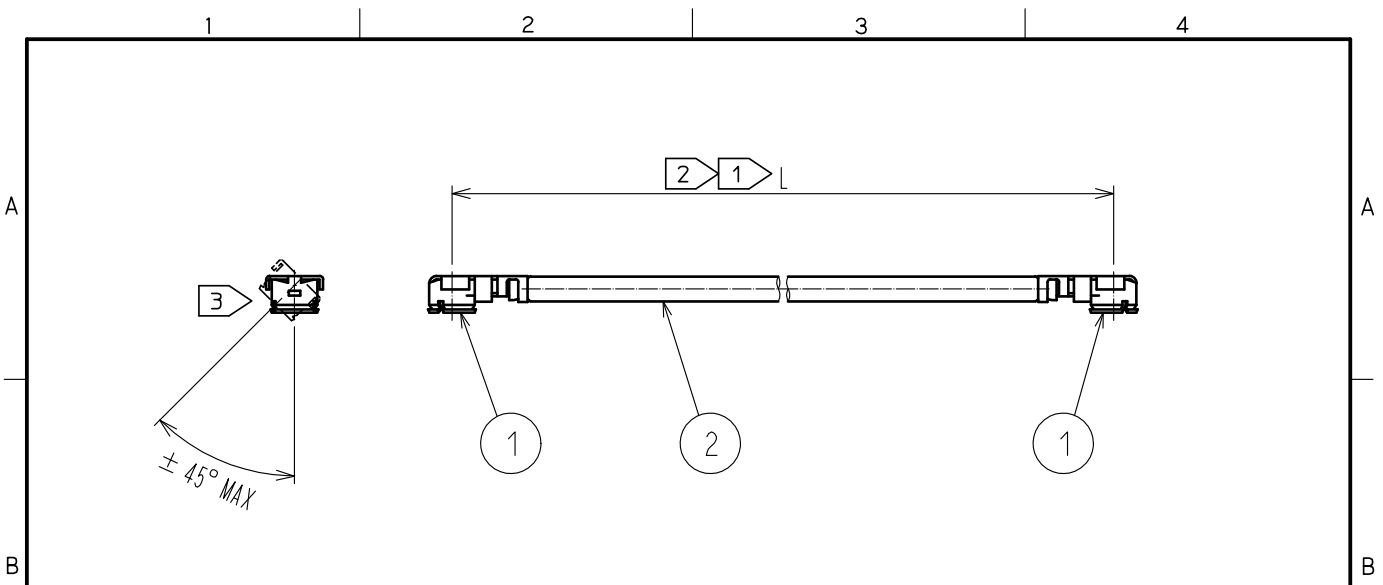

Part No.	Cable color
~066*1~	GRAY
~066*2~	BLACK

HRS DRAWING TOP REFERENCE

NOTE ① We indicate the length of the harness on the last of product name. 'L' part.

② Tolerance for [L]

Length L [mm]	Tolerance [mm]
35 ≦ L ≦ 200	±4
200 < L ≦ 500	±8
500 < L ≦ 1000	±12
1000 < L	±1.5%

③ Connector rotation angle is within ±45 degree from the above image. For long length in the case of L>500, the angle is optional.

4. Specifications are subject to change without notice.

【 DIMENSIONS OF CONNECTOR 】