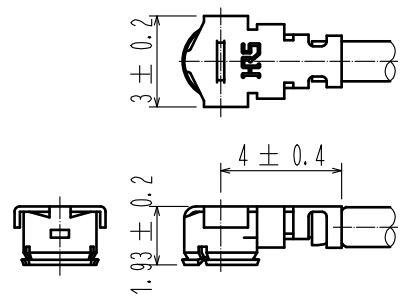

Part No.	Cable color
~068*1T~	GRAY
~068*2T~	BLACK

NOTE ① We indicate the length of the harness on the last of product name. 'L' part.

② Tolerance for [ L ]

Length L [mm]	Tolerance [mm]
35 ≦ L ≦ 200	±4
200 < L ≦ 500	±8
500 < L ≦ 1000	±12
1000 < L	±1.5%

③ Connector rotation angle is within ±45 degree from the above image. For long length in the case of L>500, the angle is optional.

4. Specifications are subject to change without notice.

【 DIMENSIONS OF CONNECTOR 】

1	U. FL-LP-068HF	CL331-0566-4	2	1.13 Dia. coaxial cable
NO.	PART NO.	CODE NO.	NO.	PART NO.

HALOGEN FREE

UNITS mm	SCALE FREE	COUNT	DESCRIPTION OF REVISIONS	DESIGNED	CHECKED	DATE
<b>HIROSE ELECTRIC CO., LTD.</b>	APPROVED	•TS. NOBE	18.06.19	DRAWING NO.		
	CHECKED	•MT. KANEKO	18.06.19	PART NO. U. FL-2LPHF6-068**T-A-L		
	DESIGNED	•MS. MATSUMOTO	18.06.19	CODE NO.		
	DRAWN	•MS. MATSUMOTO	18.06.19	NO.		