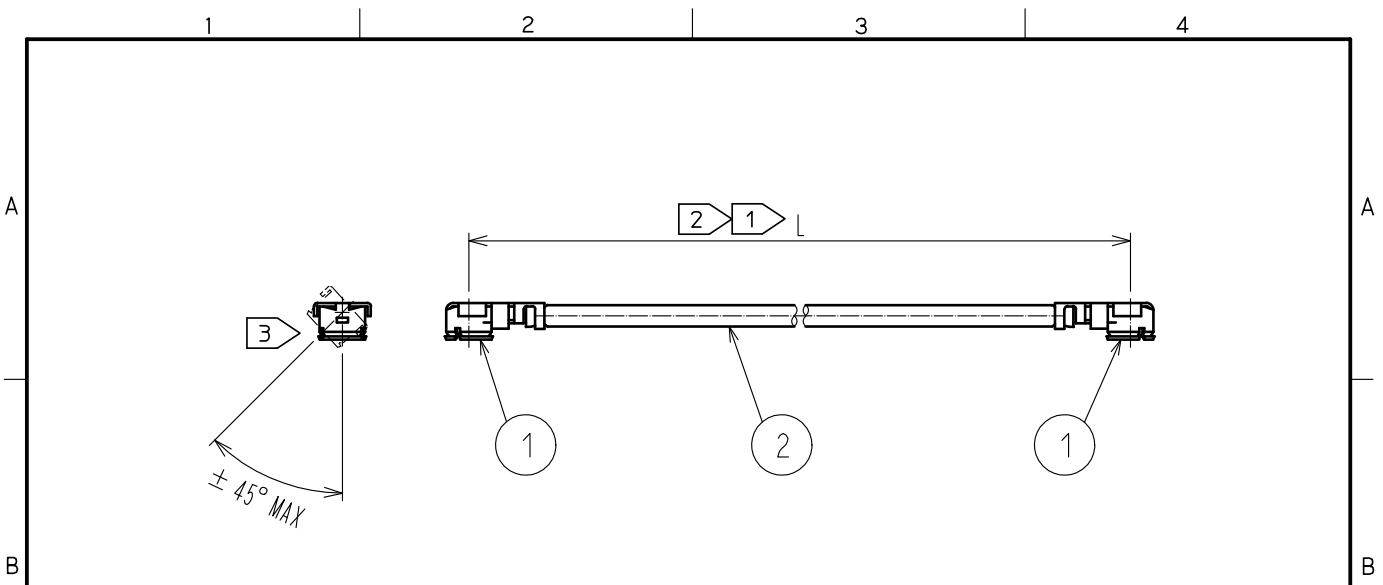

Part No.	Cable color
~068*1T~	GRAY
~068*2T~	BLACK

NOTE ① We indicate the length of the harness on the last of product name. 'L' part.

② Tolerance for [ L ]

Length L [mm]	Tolerance [mm]
35 ≦ L ≦ 200	±4
200 < L ≦ 500	±8
500 < L ≦ 1000	±12
1000 < L	±1.5%

③ Connector rotation angle is within ±45 degree from the above image. For long length in the case of L>500, the angle is optional.

4. Specifications are subject to change without notice.

【 DIMENSIONS OF CONNECTOR 】