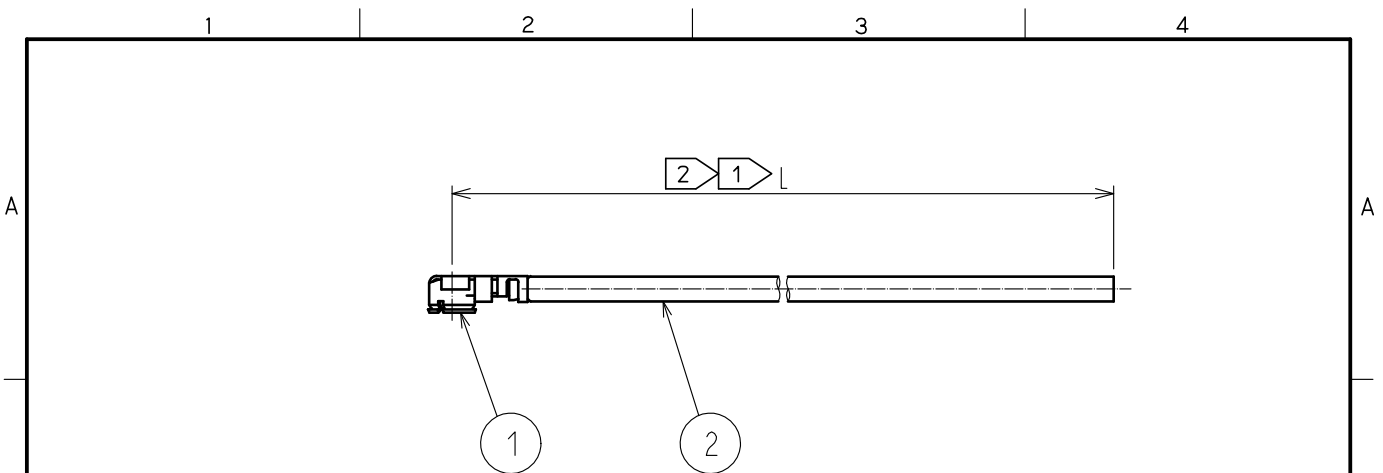

Part No.	Cable color
~066*1~	GRAY
~066*2~	BLACK

NOTE 1 We indicate the length of the harness on the last of product name, 'L' part.

2 Tolerance for [ L ]

Length L [mm]	Tolerance [mm]
$35 \leq L \leq 200$	$\pm 4$
$200 < L \leq 500$	$\pm 8$
$500 < L \leq 1000$	$\pm 12$
$1000 < L$	$\pm 1.5\%$

3. Specifications are subject to change without notice.

【 DIMENSIONS OF CONNECTOR 】

1	U. FL-LP-066HF	CL331-0558-6	2	1.32 Dia. coaxial cable
NO.	PART NO.	CODE NO.	NO.	PART NO.

HALOGEN FREE

UNITS mm	SCALE FREE	COUNT	DESCRIPTION OF REVISIONS	DESIGNED	CHECKED	DATE
<b>HIROSE ELECTRIC CO., LTD.</b>	APPROVED	•TS. NOBE	18.06.19	DRAWING NO.		
	CHECKED	•MT. KANEKO	18.06.19	PART NO.		
	DESIGNED	•MS. MATSUMOTO	18.06.19	U. FL-LPHF6-066** - A - L		
	DRAWN	•MS. MATSUMOTO	18.06.19	CODE NO.		
						1/1