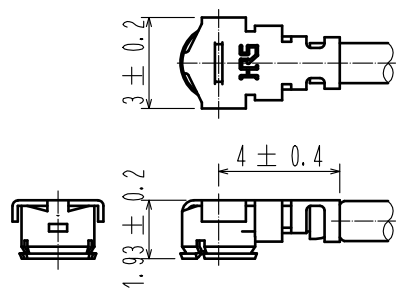

Part No.	Cable color
~066*1~	GRAY
~066*2~	BLACK

NOTE 1 We indicate the length of the harness on the last of product name, 'L' part.

2 Tolerance for [ L ]

Length L [mm]	Tolerance [mm]
$35 \leq L \leq 200$	$\pm 4$
$200 < L \leq 500$	$\pm 8$
$500 < L \leq 1000$	$\pm 12$
$1000 < L$	$\pm 1.5\%$

3. Specifications are subject to change without notice.

【 DIMENSIONS OF CONNECTOR 】

1	U. FL-LP-066HF	CL331-0558-6	2	1.32 Dia. coaxial cable
NO.	PART NO.	CODE NO.	NO.	PART NO.

HALOGEN FREE

UNITS mm	SCALE FREE	COUNT	DESCRIPTION OF REVISIONS	DESIGNED	CHECKED	DATE
<b>HIROSE ELECTRIC CO., LTD.</b>	APPROVED	•TS. NOBE	18.06.19	DRAWING NO.		
	CHECKED	•MT. KANEKO	18.06.19	PART NO.		
	DESIGNED	•MS. MATSUMOTO	18.06.19	U. FL-LPHF6-066** - A - L		
	DRAWN	•MS. MATSUMOTO	18.06.19	CODE NO.		
						1/1