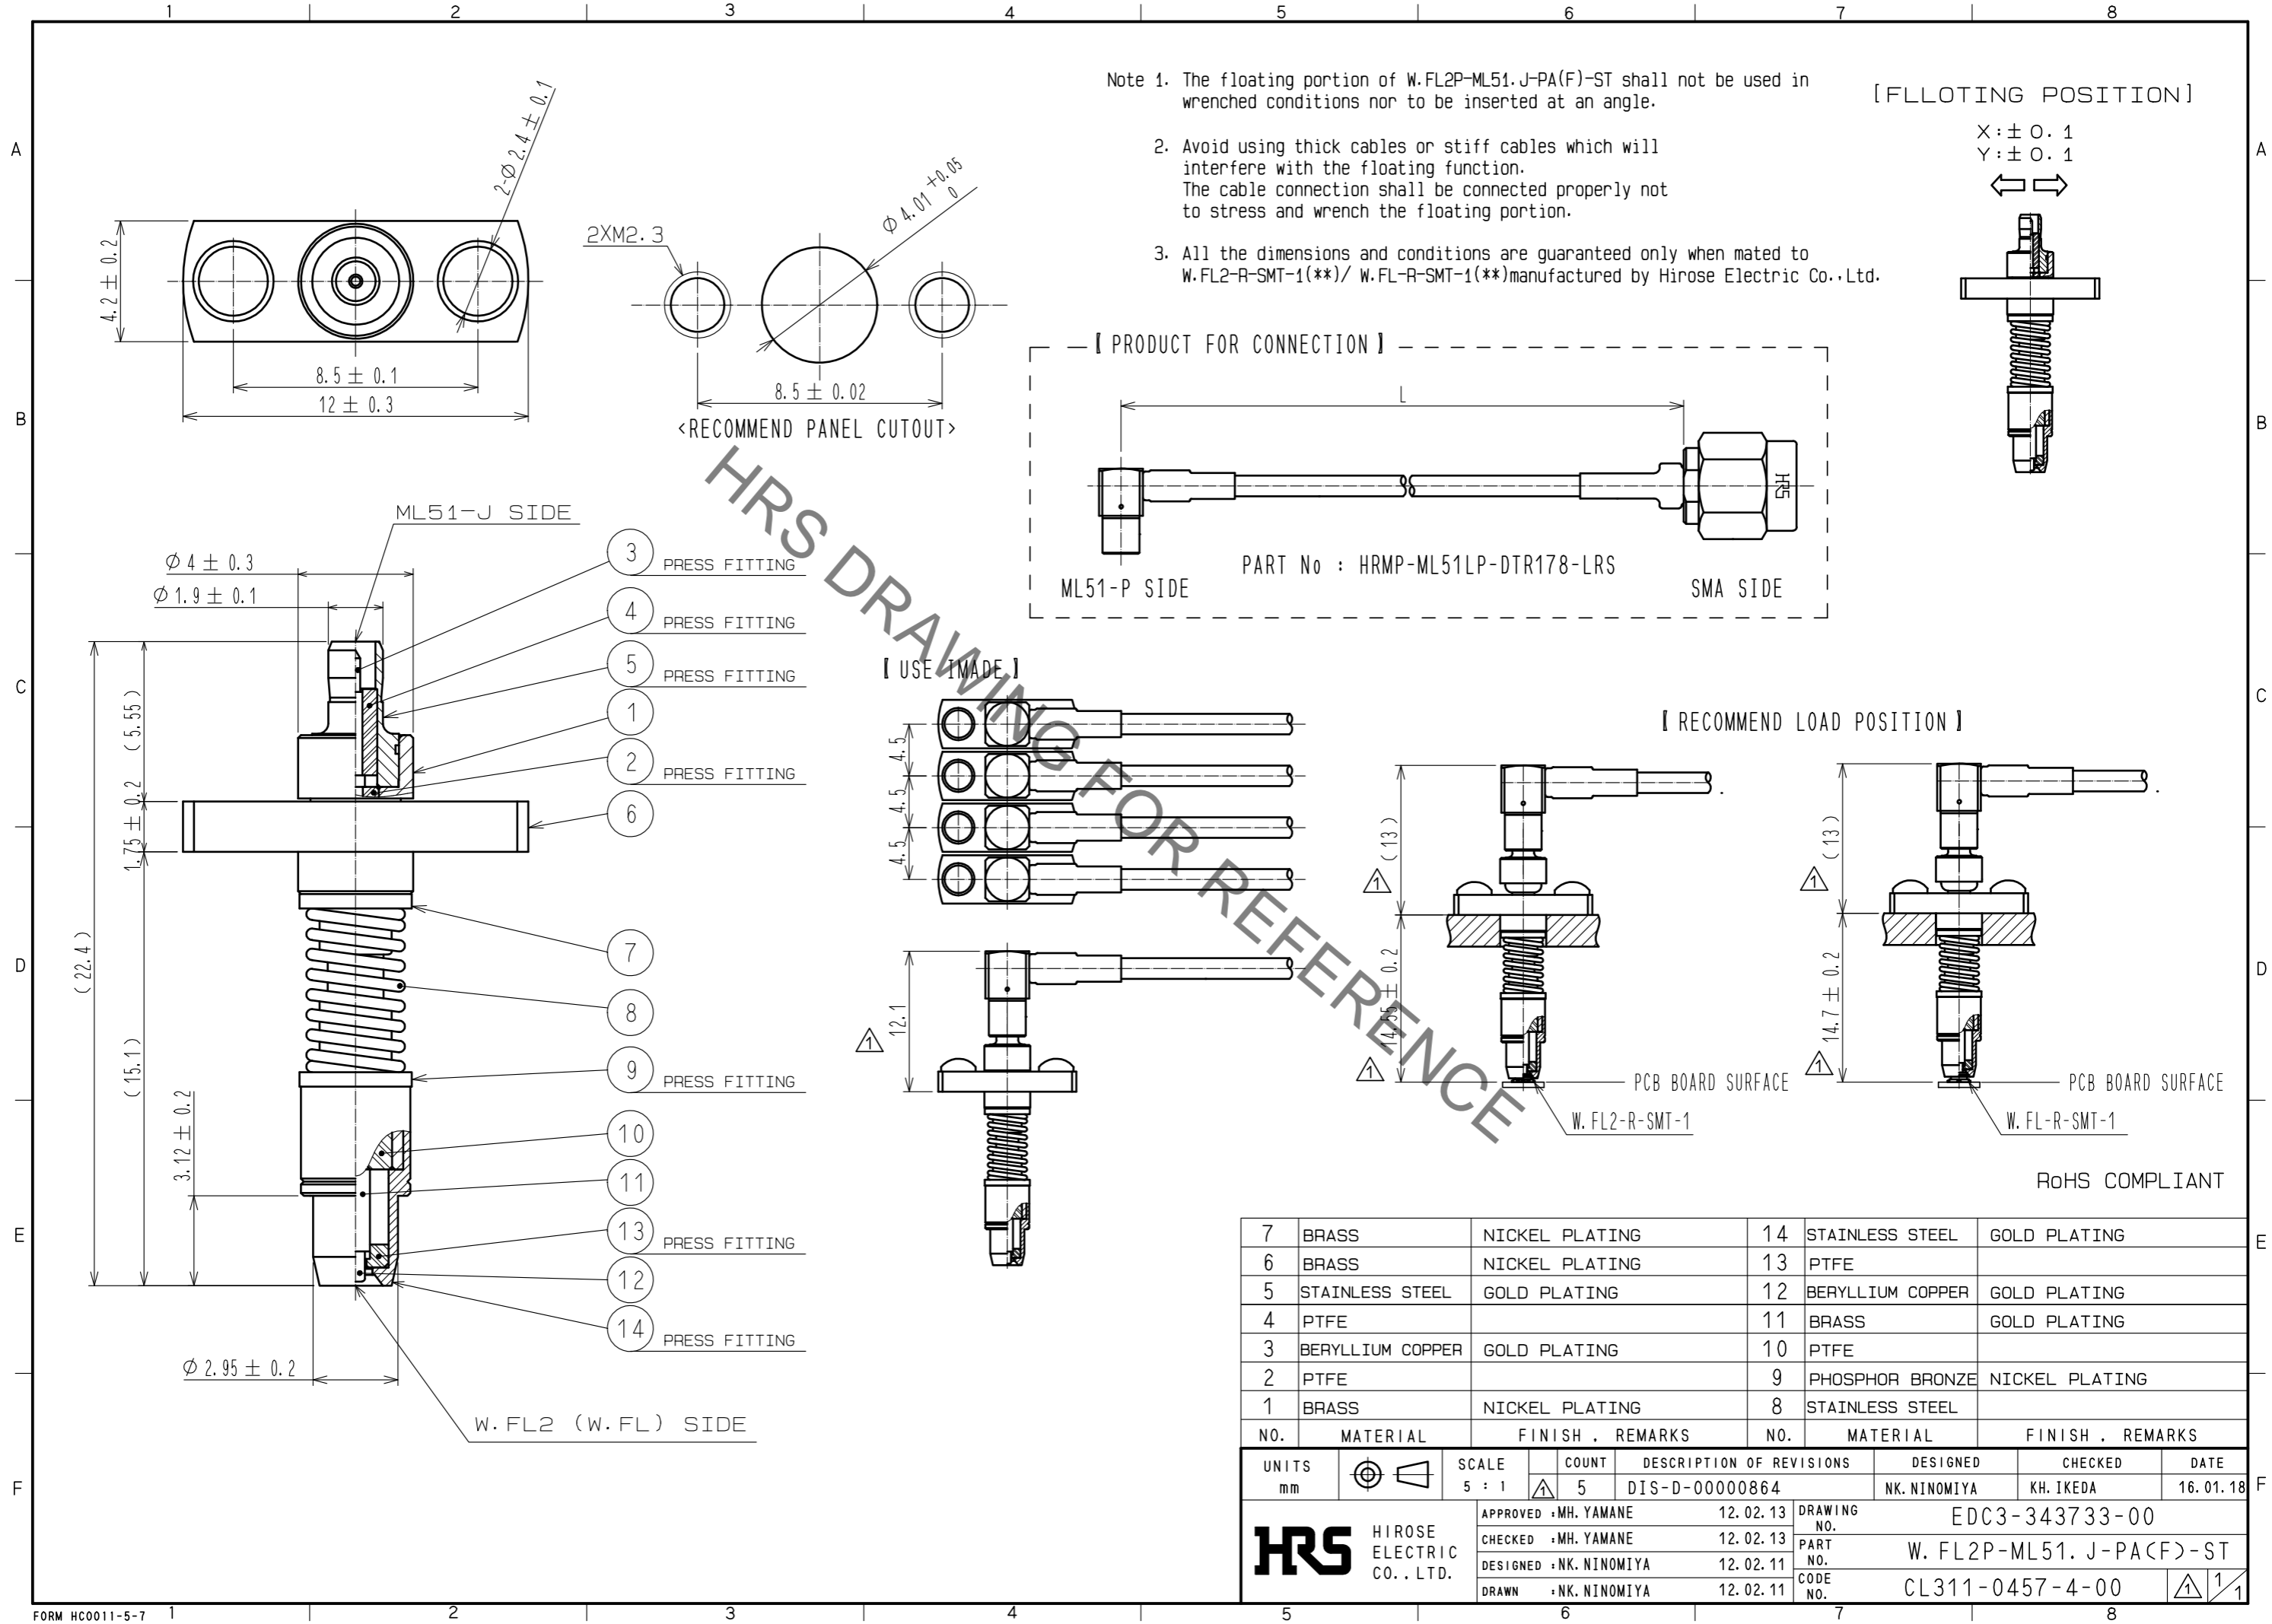

Sep.1.2021 Copyright 2021 HIROSE ELECTRIC CO., LTD. All Rights Reserved.
In case of consideration for using Automotive equipment / device which demand high reliability, kindly contact our sales window correspondents.

7	BRASS	NICKEL PLATING	14	STAINLESS STEEL	GOLD PLATING
6	BRASS	NICKEL PLATING	13	PTFE	
5	STAINLESS STEEL	GOLD PLATING	12	BERYLLIUM COPPER	GOLD PLATING
4	PTFE		11	BRASS	GOLD PLATING
3	BERYLLIUM COPPER	GOLD PLATING	10	PTFE	
2	PTFE		9	PHOSPHOR BRONZE	NICKEL PLATING
1	BRASS	NICKEL PLATING	8	STAINLESS STEEL	
NO.	MATERIAL	FINISH . REMARKS	NO.	MATERIAL	FINISH . REMARKS

UNITS mm		SCALE 5 : 1	COUNT 5	DESCRIPTION OF REVISIONS DIS-D-00000864	DESIGNED NK. NINOMIYA	CHECKED KH. IKEDA	DATE 16.01.18
APPROVED : MH. YAMANE 12.02.13				DRAWING NO. EDC3-343733-00			
CHECKED : MH. YAMANE 12.02.13				PART NO. W.FL2P-ML51.J-PA(F)-ST			
DESIGNED : NK. NINOMIYA 12.02.11				CODE NO. CL311-0457-4-00			
DRAWN : NK. NINOMIYA 12.02.11				1/1