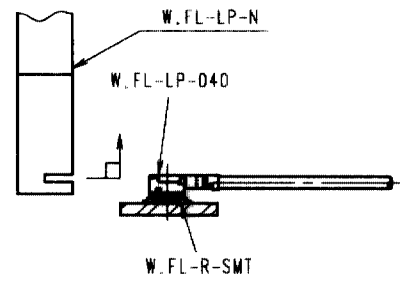

NOTES

1. THIS JIG IS FOR WITHDRAWING W.FL-LP-040 CONNECTOR. L-SHAPED BENDING PORTION OF THIS JIG SHALL BE INSERTED INTO CONNECTOR AND HOOKED ON THE CONNECTOR CAP AND WITHDRAWN.

2. ONE EXAMPLE OF SHAPE OF CHAIN, REF. NO. ② IS SHOWN.