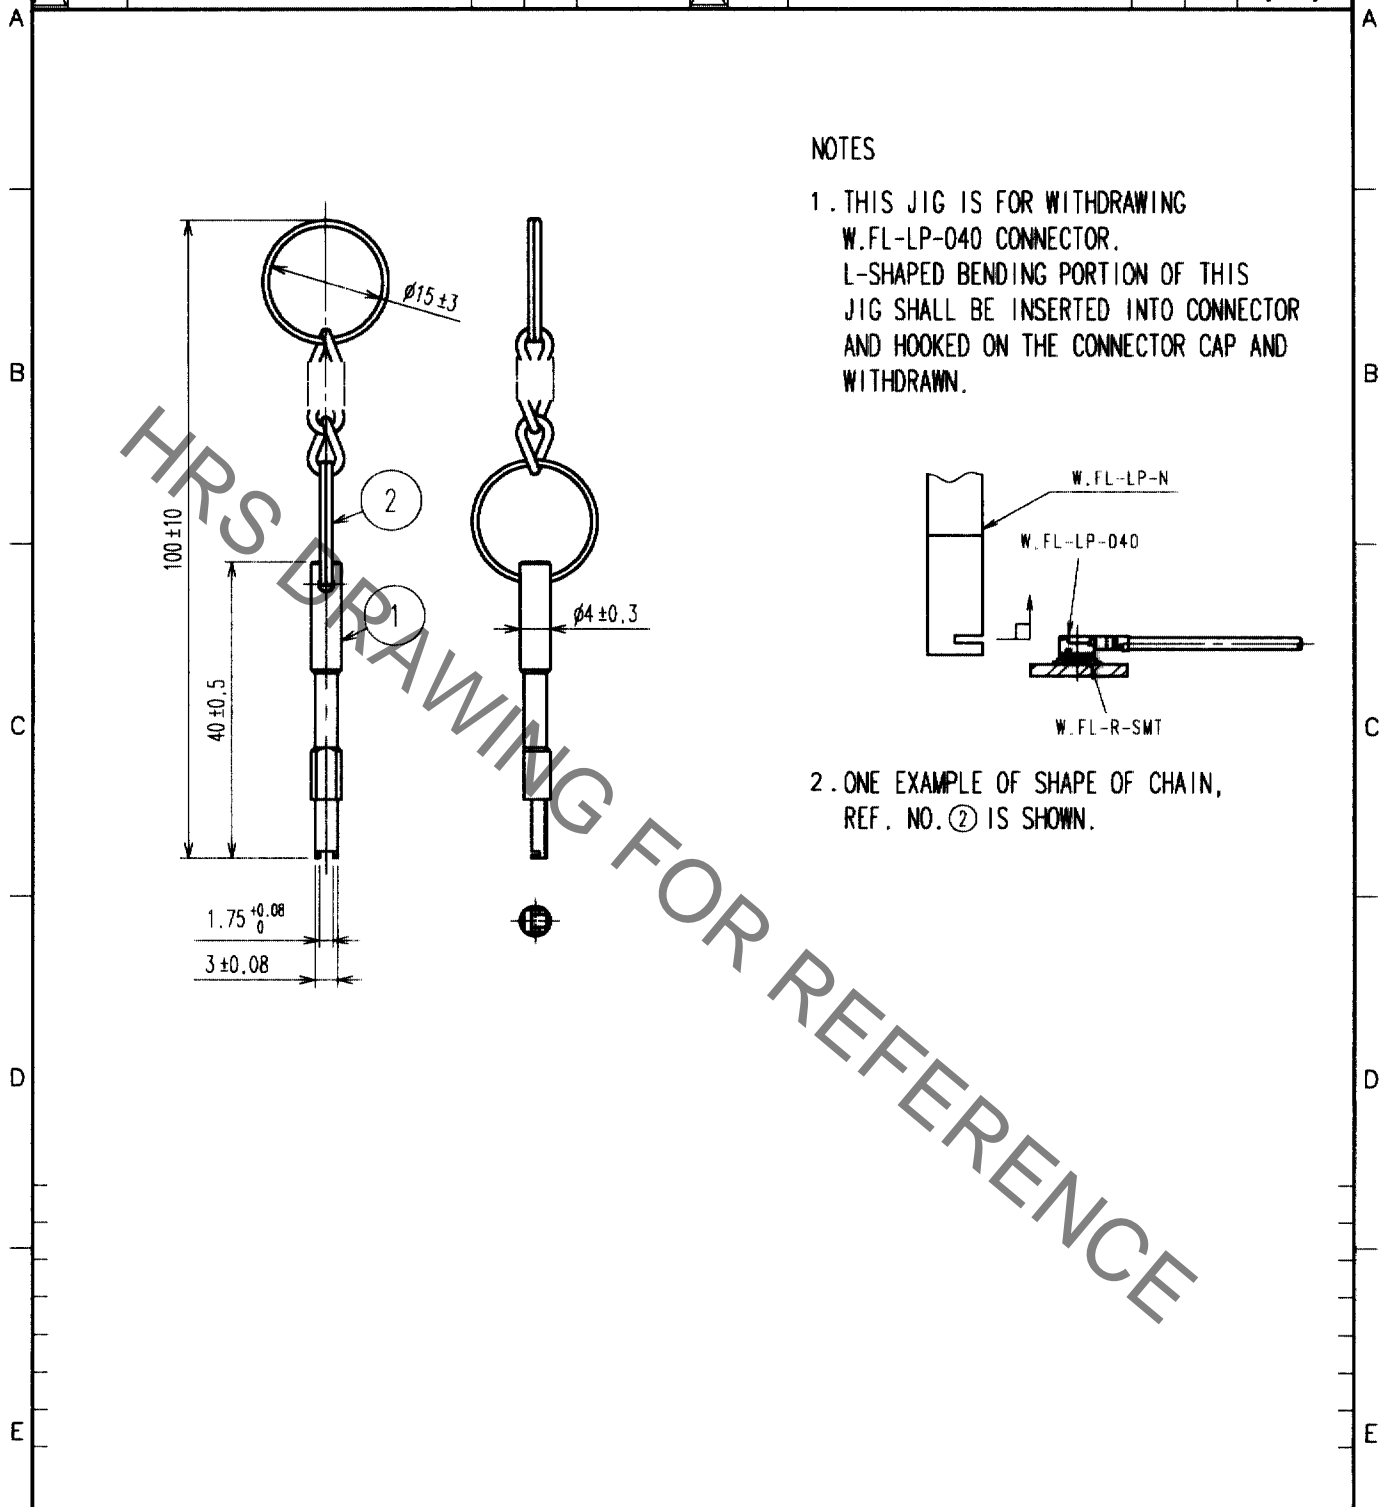

NOTES

1. THIS JIG IS FOR WITHDRAWING W.FL-LP-040 CONNECTOR. L-SHAPED BENDING PORTION OF THIS JIG SHALL BE INSERTED INTO CONNECTOR AND HOOKED ON THE CONNECTOR CAP AND WITHDRAWN.

2. ONE EXAMPLE OF SHAPE OF CHAIN, REF. NO. ② IS SHOWN.

	DRAWING NO. EDC4-136555	PART NO. W.FL-LP-N
SCALE 1 : 1	HIROSE ELECTRIC CO., LTD.	CODE NO. CL331-0492-0
UNITS mm		1 / 1

TO
RF