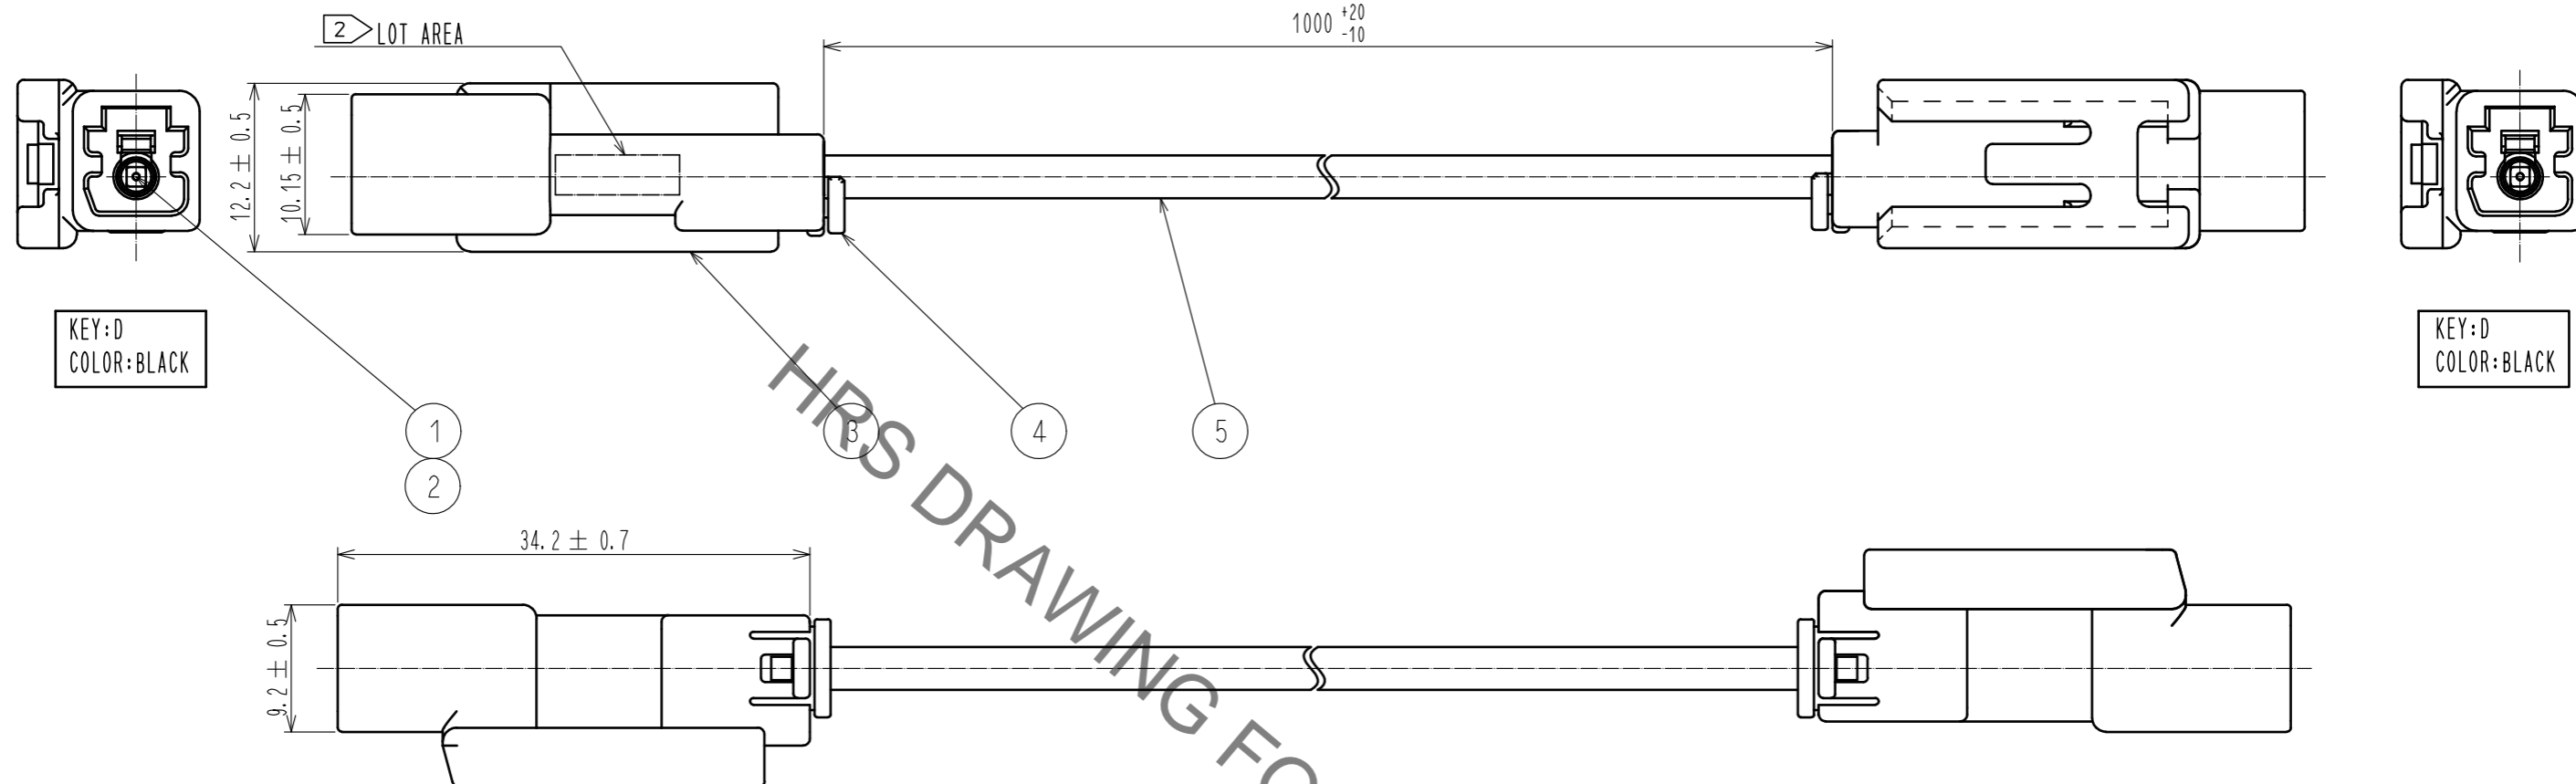

ELV, RoHS COMPLIANT

HRS DRAWING FOR REFERENCE

- NOTE1. Packing method is as followings.
- (1) Pack harness products into PE bag. Maximum 10 pieces per bag.
Close the bag mouth with heat seal, cellophane tape etc.
 - (2) Pack the packed PE bag into cardboard.
Maximum 6 bags (Harness product maximum 60 pieces) per box.
Put cushioning material inside so that PE bag do not rattle inside the cardboard.
 - (3) Indicate the delivery destination name, part name, part number, quantity and lot number to the cardboard box.
- ② Lot marking to the specified area.