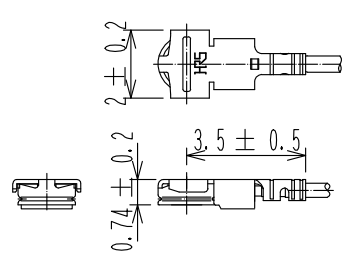

Part No.	Cable color
~032*1TS~	White
~032*2TS~	Black

HRS DRAWING TOP REFERENCE

NOTE ① We indicate the length of the harness on the last of product name. 'L' part.

② Tolerance for [L]

Length L [mm]	Tolerance [mm]
$35 \leq L \leq 200$	±4
$200 < L \leq 500$	±8
$500 < L \leq 1000$	±12
$1000 < L$	±1.5%

③ Connector rotation angle is within ±45 degree from the above image.
 For long length in the case of $L > 100$, the angle is optional.

4. Specifications are subject to change without notice.

【 DIMENSIONS OF CONNECTOR 】

1	X.FL-LP-032(09)	CL331-0706-1-09	2	0.50 Dia. coaxial cable	HALOGEN FREE		
NO.	PART NO.	CODE NO.	NO.	PART NO.			
UNITS mm		SCALE FREE	COUNT 1	DESCRIPTION OF REVISIONS DIS-D-00003278	DESIGNED MS. MATSUMOTO	CHECKED MT. KANEKO	DATE 18.06.22
HIROSE ELECTRIC CO., LTD.		APPROVED :NK. NINOMIYA	16.07.23	DRAWING NO.			
		CHECKED :MT. KANEKO	16.07.23	PART NO. X.FL-2LP9-032**TS-A-L			
		DESIGNED :MS. MATSUMOTO	16.07.23	CODE NO.			
		DRAWN :MS. MATSUMOTO	16.07.23	1/1			