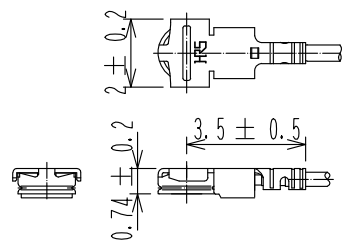

Part No.	Cable color
~032*1TS~	White
~032*2TS~	Black

HRS DRAWING TOP REFERENCE

NOTE ① We indicate the length of the harness on the last of product name. 'L' part.

② Tolerance for [L]

Length L [mm]	Tolerance [mm]
$35 \leq L \leq 200$	±4
$200 < L \leq 500$	±8
$500 < L \leq 1000$	±12
$1000 < L$	±1.5%

③ Connector rotation angle is within ±45 degree from the above image.
 For long length in the case of $L > 100$, the angle is optional.

4. Specifications are subject to change without notice.

【 DIMENSIONS OF CONNECTOR 】

1	X.FL-LP-032(09)	CL331-0706-1-09	2	0.50 Dia. coaxial cable
NO.	PART NO.	CODE NO.	NO.	PART NO.

HALOGEN FREE

UNITS mm	SCALE FREE	COUNT	DESCRIPTION OF REVISIONS	DESIGNED	CHECKED	DATE		
		1	DIS-D-00003278	MS. MATSUMOTO	MT. KANEKO	18.06.22		
HIROSE ELECTRIC CO., LTD.		APPROVED	·NK. NINOMIYA	16.07.23	DRAWING NO. X.FL-2LP9-032**TS-A-L			
		CHECKED	·MT. KANEKO	16.07.23				
		DESIGNED	·MS. MATSUMOTO	16.07.23				
		DRAWN	·MS. MATSUMOTO	16.07.23				
						CODE NO. <table border="1" style="float: right;"> <tr> <td>1</td> <td>1</td> </tr> </table>	1	1
1	1							