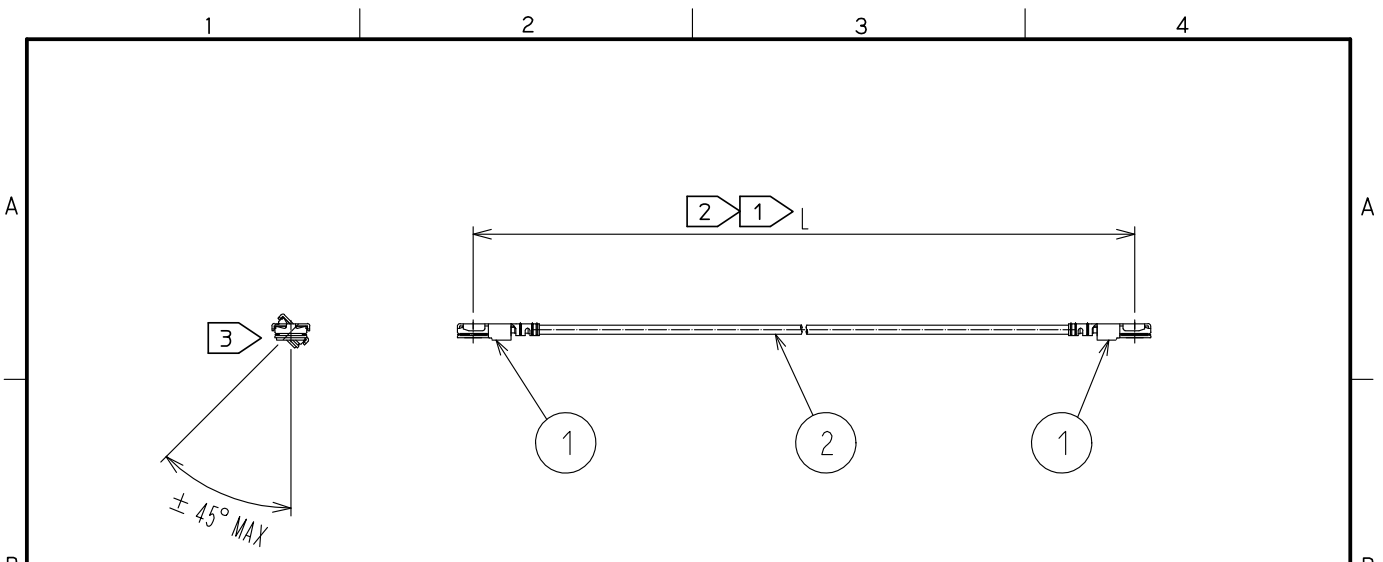

Part No.	Cable color
~032*1TS~	White
~032*2TS~	Black

HRS DRAWING TOP REFERENCE

NOTE ① We indicate the length of the harness on the last of product name. 'L' part.

② Tolerance for [L]

Length L [mm]	Tolerance [mm]
$35 \leq L \leq 200$	±4
$200 < L \leq 500$	±8
$500 < L \leq 1000$	±12
$1000 < L$	±1.5%

③ Connector rotation angle is within ±45 degree from the above image.
 For long length in the case of $L > 100$, the angle is optional.

4. Specifications are subject to change without notice.

【 DIMENSIONS OF CONNECTOR 】