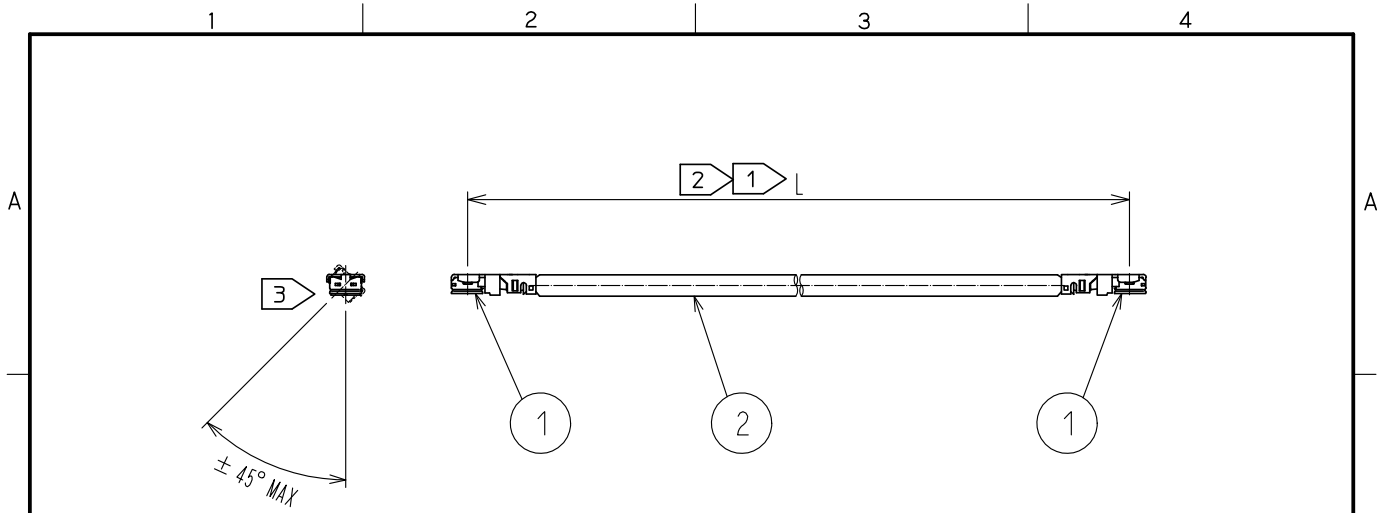

Part No.	Cable color
~068*1~	GRAY
~068*2~	BLACK
~068*3~	WHITE

HRS DRAWING TOP REFERENCE

NOTE ① We indicate the length of the harness on the last of product name. 'L' part.

② Tolerance for [L]

Length L [mm]	Tolerance [mm]
100 ≦ L ≦ 200	±4
200 < L ≦ 500	±8
500 < L ≦ 1000	±12
1000 < L	±1.5%

③ Connector rotation angle is within ±45 degree from the above image.
 For long length in the case of L>500, the angle is optional.

4. Specifications are subject to change without notice.

【 DIMENSIONS OF CONNECTOR 】