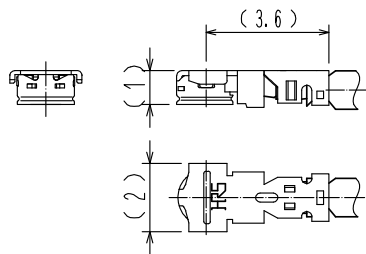

Part No.	Cable color
~068*1~	GRAY
~068*2~	BLACK
~068*3~	WHITE

HRS DRAWING TOP REFERENCE

NOTE ① We indicate the length of the harness on the last of product name. 'L' part.

② Tolerance for [L]

Length L [mm]	Tolerance [mm]
100 ≦ L ≦ 200	±4
200 < L ≦ 500	±8
500 < L ≦ 1000	±12
1000 < L	±1.5%

③ Connector rotation angle is within ±45 degree from the above image.
 For long length in the case of L>500, the angle is optional.

4. Specifications are subject to change without notice.

【 DIMENSIONS OF CONNECTOR 】

1	X.FL-LP(P)-068	CL331-0714-0	2	1.13 Dia. coaxial cable
NO.	PART NO.	CODE NO.	NO.	PART NO.

HALOGEN FREE

UNITS mm		SCALE FREE	COUNT ① 2	DESCRIPTION OF REVISIONS DIS-D-00003339	DESIGNED MS. MATSUMOTO	CHECKED MT. KANEKO	DATE 18. 07. 12
-------------	--	---------------	--------------	--	---------------------------	-----------------------	--------------------