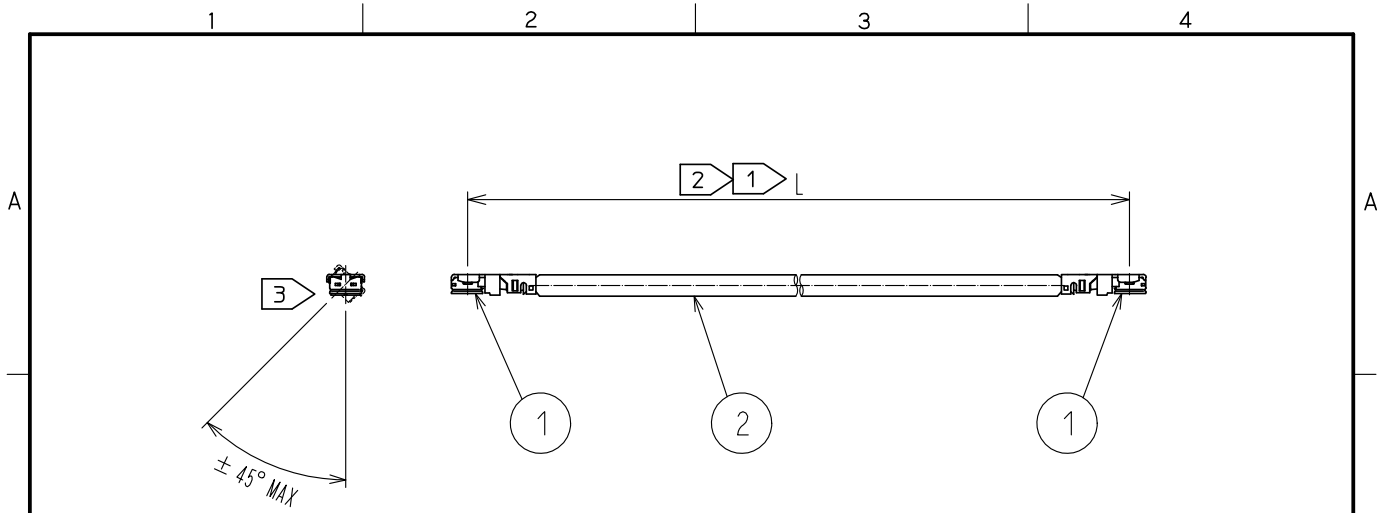

Part No.	Cable color
~068*1~	GRAY
~068*2~	BLACK
~068*3~	WHITE

HRS DRAWING TOP REFERENCE

NOTE ① We indicate the length of the harness on the last of product name. 'L' part.

② Tolerance for [ L ]

Length L [mm]	Tolerance [mm]
100 ≦ L ≦ 200	±4
200 < L ≦ 500	±8
500 < L ≦ 1000	±12
1000 < L	±1.5%

③ Connector rotation angle is within ±45 degree from the above image.  
 For long length in the case of L>500, the angle is optional.

4. Specifications are subject to change without notice.

【 DIMENSIONS OF CONNECTOR 】