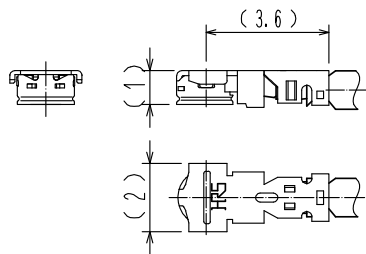

Part No.	Cable color
~068*1~	GRAY
~068*2~	BLACK
~068*3~	WHITE

HRS DRAWING TOP REFERENCE

NOTE ① We indicate the length of the harness on the last of product name. 'L' part.

② Tolerance for [ L ]

Length L [mm]	Tolerance [mm]
100 ≦ L ≦ 200	±4
200 < L ≦ 500	±8
500 < L ≦ 1000	±12
1000 < L	±1.5%

③ Connector rotation angle is within ±45 degree from the above image.  
 For long length in the case of L>500, the angle is optional.

4. Specifications are subject to change without notice.

【 DIMENSIONS OF CONNECTOR 】

1	X.FL-LP(P)-068	CL331-0714-0	2	1.13 Dia. coaxial cable
NO.	PART NO.	CODE NO.	NO.	PART NO.

HALOGEN FREE

UNITS mm		SCALE FREE	COUNT ① 2	DESCRIPTION OF REVISIONS DIS-D-00003339	DESIGNED MS. MATSUMOTO	CHECKED MT. KANEKO	DATE 18. 07. 12
-------------	--	---------------	--------------	--	---------------------------	-----------------------	--------------------