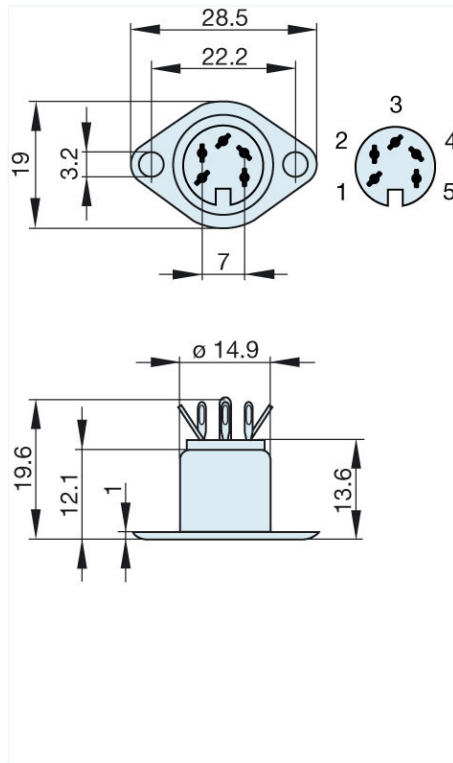

Picture
Drawing

Belden Deutschland GmbH
Im Gewerbepark 2
58579 Schalksmühle
Germany
Phone: +49 7127/14-1806
E-Mail: icos-sales@belden.com

The information published in the websites has been compiled as carefully as possible. It is subject to alteration without notice in technical as well as in price-related/commercial respect. The complete information and data were available on user documentation. Mandatory information can only be obtained by a concrete query.