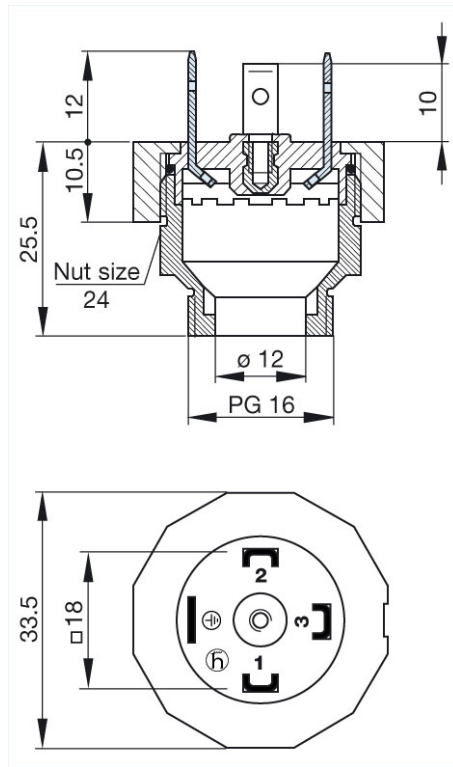

HIRSCHMANN

A BELDEN BRAND

Industrial Connecting Solutions:Rectangular Connectors:Valve Connectors (Type A - B - C):Type A:Appliance Connectors (DIN EN 175 301-803):GSP 316 PG16 schwarz/black
<https://www.e-catalog.beldensolutions.com:443/link/57078-24228-256261-256266-256270-276255-35190/en/conf/ui/state>

Picture

Drawing

Belden Deutschland GmbH
Im Gewerbepark 2
58579 Schalksmühle
Germany
Phone: +49 7127/14-1806
E-Mail: icos-sales@belden.com

The information published in the websites has been compiled as carefully as possible. It is subject to alteration without notice in technical as well as in price-related/commercial respect. The complete information and data were available on user documentation. Mandatory information can only be obtained by a concrete query.