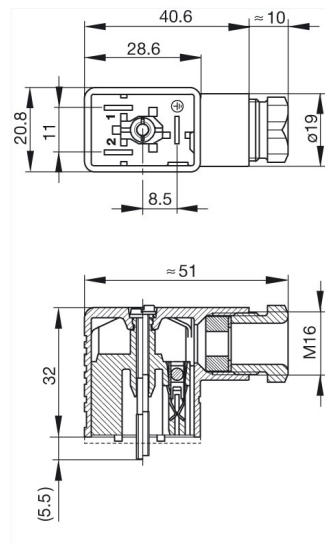

## GM 216 NJ schwarz/black

Industrial Connectors:Rectangular connectors GDM-series:Type B Industrial standard:Cable socket

### Product description

Description	cable socket with central screw M 3 x 35
Type	GM 216 NJ schwarz/black
Order No.	934 456-100
Other standard types	grey housing, Order No. 934 456-106
Number of contacts	2 + PE
Cable gland	M 16
Conductor size	max. 1.5 mm <sup>2</sup>
Standard	industrial standard (11 mm)
Housing Color	black
Construction type	B

### Drawing

Zeichnung wird verwendet für:  
934 456-106  
934 456-100

### Technical data

Pin dimensions	6.3 mm x 0.8 mm
Rated voltage	UC 250 V
Rated current	16 A
Contact resistance	≤ 4 mOhm
Type of termination	screw / cable shoe / cable eye
Suitable cables	4.5 mm to 7 mm diameter
Mounting	central screw