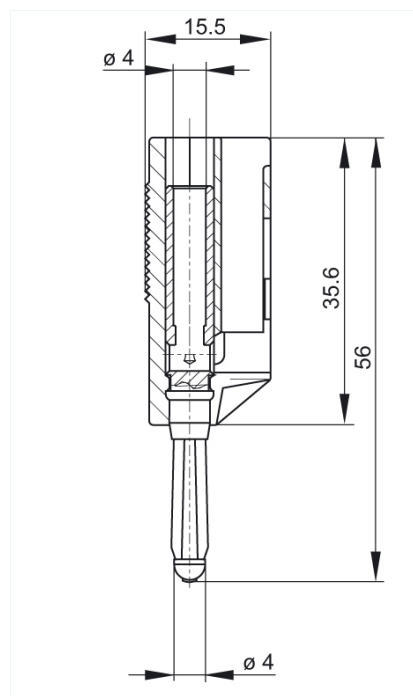

## BSB 20 K schwarz/black

Industrial Connectors:Measuring and Testing Equipment:Plugs:4 mm system

### Product description

Description	Multiple-spring wire plug with longitudinal or transverse cable entry in tower construction. Screw connection up to maximum cable cross-section of 2.5 mm <sup>2</sup> and external diameter of 4 mm. Nickel-plated brass contact material.
Type	BSB 20 K schwarz/black
Order No.	930 729-100
System	4 mm system
Housing Color	black
Color types	
Other standard types	red color, order no. 930 729-101; blue color, order no. 930 729-102; yellow color, order no. 930 729-103; green color, order no. 930 729-104

### Drawing

### Technical data

Pin dimensions	4 mm
Type of contact	pin (spring-loaded), socket
Type of termination	screw
Rated voltage	DC 60 V
Rated current	30 A
Contact resistance	3 mOhm
<b>Material</b>	
Contact material	brass
Contact surface material	nickel-plated
Housing material	PP
<b>Environmental conditions</b>	
Temperature range	-25 °C to +100 °C
<b>Inflammability class</b>	
Housing	94 V-2