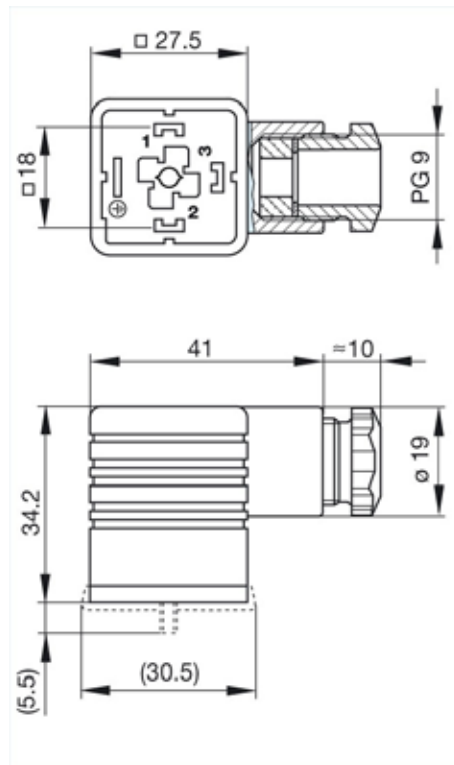

Rectangular Connectors GDM-Series GDM 2009 J schwarz/black

Industrial Connecting Solutions:Rectangular Connectors:Valve Connectors (Type A -B -C):Type A:Field Attachable Valve Connectors:Valve Connectors (DIN EN 175 301-803):GDM 2009 J schwarz/black
<https://e-catalog.hirschmann.com:443/link/57078-24228-256261-256266-256270-276215-24311-34883/en/conf/ui/state>

Picture

Drawing

Belden Deutschland GmbH

Im Gewerbepark 2
58579 Schalksmühle
Germany
Phone: +49 7127/14-1806
E-Mail: icos-sales@belden.com

The information published in the websites has been compiled as carefully as possible. It is subject to alteration without notice in technical as well as in price-related/commercial respect. The complete information and data were available on user documentation. Mandatory information can only be obtained by a concrete query.