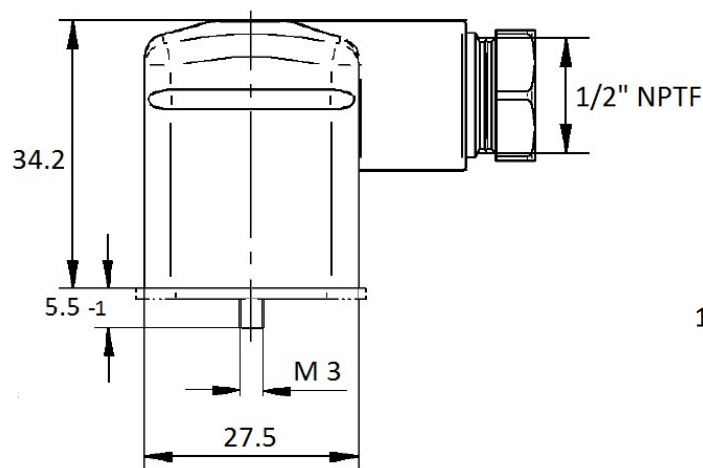

Materials	
Housing, gland screw	PA 66 GF / Black
Contact Bearer, Gland Screw, Cage	PA 6 GF / Black
Contact / Contact Plating	CuZn / Cu/Sn
Center Screw / Screw Size	Fe/Zn B / M 3x35
Gasket (temperature range)	NBR (-25° to +90° C)

Technical Data	
Standard	DIN EN 175301.803-A
No. of Contacts / Terminal Type	2 + PE / Screw
Rated Current	10 A, UL, VDE / 8 A, CSA
Rated Voltage (AC/DC)	300 V, UL, CSA / 250 V VDE
Protective Circuit	None
Conductor Size Range	0.25 mm ² (20 AWG) to... 1.5 mm ² (14 AWG)
Type of Connection	Screw Terminal
Approvals	UL 2238, CSA 22.2, VDE E349
Gland Outer Thread / Clamp Range	1/2NPTF / ø8.0 mm to 10.0mm
Packaging Type / Qty per Carton	Carton / 10 pieces bagged

Environmental Conditions	
Temperature Range	-25° to +90° C
Protection Class	IP65, (IP67 with gasket)

Connector Face View	Circuitry Layout

M3: (40-50) Ncm for wire size 0.5mm² to 1.5mm²
M3: (30-40) Ncm for wire size 0.34mm²
M3: (25-30) Ncm for wire size 0.25mm²