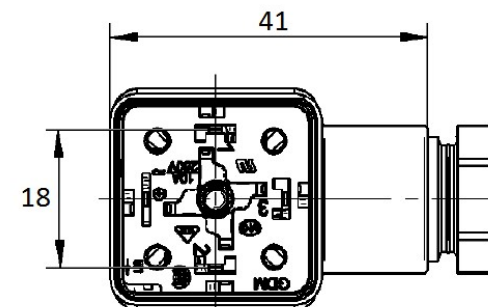

Materials	
Housing, gland screw	PA 66 GF / Black
Contact Bearer, Gland Screw, Cage	PA 6 GF / Black
Contact / Contact Plating	CuZn / Cu/Sn
Center Screw / Screw Size	Fe/Zn B / M 3x35
Gasket (temperature range)	NBR (-25° to +90° C)

Technical Data	
Standard	DIN EN 175301.803-A
No. of Contacts / Terminal Type	2 + PE / Screw
Rated Current	10 A, UL, VDE / 8 A, CSA
Rated Voltage (AC/DC)	300 V, UL, CSA / 250 V VDE
Protective Circuit	None
Conductor Size Range	0.25 mm ² (20 AWG) to... 1.5 mm ² (14 AWG)
Type of Connection	Screw Terminal
Approvals	UL 2238, CSA 22.2, VDE E349
Gland Outer Thread / Clamp Range	1/2NPTF / ø8.0 mm to 10.0mm
Packaging Type / Qty per Carton	Carton / 10 pieces bagged

Environmental Conditions	
Temperature Range	-25° to +90° C
Protection Class	IP65, (IP67 with gasket)

Connector Face View	Circuitry Layout

M3: (40-50) Ncm for wire size 0.5mm² to 1.5mm²
M3: (30-40) Ncm for wire size 0.34mm²
M3: (25-30) Ncm for wire size 0.25mm²