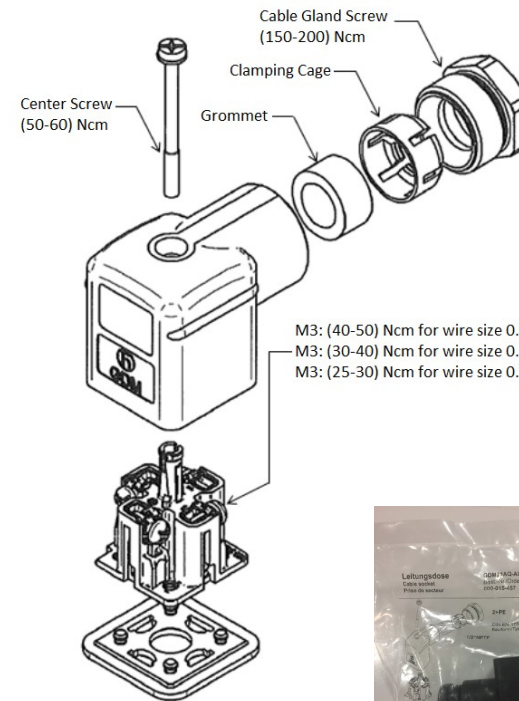

Materials	
Housing, gland screw	PA 66 GF / Black
Contact Bearer, Gland Screw, Cage	PA 6 GF / Black
Contact / Contact Plating	CuZn / Cu/Sn
Center Screw / Screw Size	Fe/Zn B / M 3x35
Gasket (temperature range)	NBR (-25° to +90° C)

Technical Data	
Standard	DIN EN 175301.803-A
No. of Contacts / Terminal Type	2 + PE / Screw
Rated Current	10 A, UL, VDE / 8 A, CSA
Rated Voltage (AC/DC)	300 V, UL, CSA / 250 V VDE
Protective Circuit	None
Conductor Size Range	0.25 mm ² (20 AWG) to... 1.5 mm ² (14 AWG)
Type of Connection	Screw Terminal
Approvals	UL 2238, CSA 22.2, VDE E349
Gland Outer Thread / Clamp Range	1/2NPTF / ø8.0 mm to 10.0mm
Packaging Type / Qty per Carton	Carton / 10 pieces bagged

Environmental Conditions	
Temperature Range	-25° to +90° C
Protection Class	IP65, (IP67 with gasket)

Connector Face View	Circuitry Layout

M3: (40-50) Ncm for wire size 0.5mm² to 1.5mm²
M3: (30-40) Ncm for wire size 0.34mm²
M3: (25-30) Ncm for wire size 0.25mm²

Rev	A	RBS - 11/21/17	Notes
Order Code	15457	Description	GDM21AQ-A0U-1KK

X-ON Electronics

Largest Supplier of Electrical and Electronic Components

Click to view similar products for [Circular DIN Connectors](#) category: