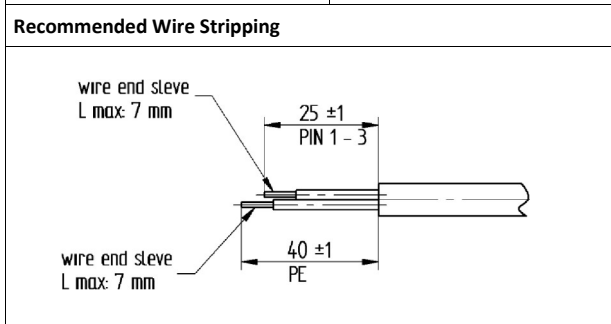

Materials	
Housing, gland screw	PA 66 GF / Black
Contact Bearer, Gland Screw, Cage	PA 6 GF / Black
Contact / Contact Plating	CuZn / Cu/Sn
Center Screw / Screw Size	Fe/Zn B / M 3x35
Gasket (temperature range)	NBR (-25° to +90° C)

Technical Data	
Standard	DIN EN 175301.803-A
No. of Contacts / Terminal Type	2 + PE / Screw
Rated Current	10 A, UL, VDE / 8 A, CSA
Rated Voltage (AC/DC)	300 V, UL, CSA / 250 V VDE
Protective Circuit	None
Conductor Size Range	0.25 mm ² (20 AWG) to... 1.5 mm ² (14 AWG)
Type of Connection	Screw Terminal
Approvals	UL 2238, CSA 22.2, VDE E349
Gland Outer Thread / Clamp Range	1/2NPTF / ø8.0 mm to 10.0mm
Packaging Type / Qty per Carton	Carton / 10 pieces bagged

Environmental Conditions	
Temperature Range	-25° to +90° C
Protection Class	IP65, (IP67 with gasket)

Connector Face View	Circuitry Layout

M3: (40-50) Ncm for wire size 0.5mm² to 1.5mm²
M3: (30-40) Ncm for wire size 0.34mm²
M3: (25-30) Ncm for wire size 0.25mm²