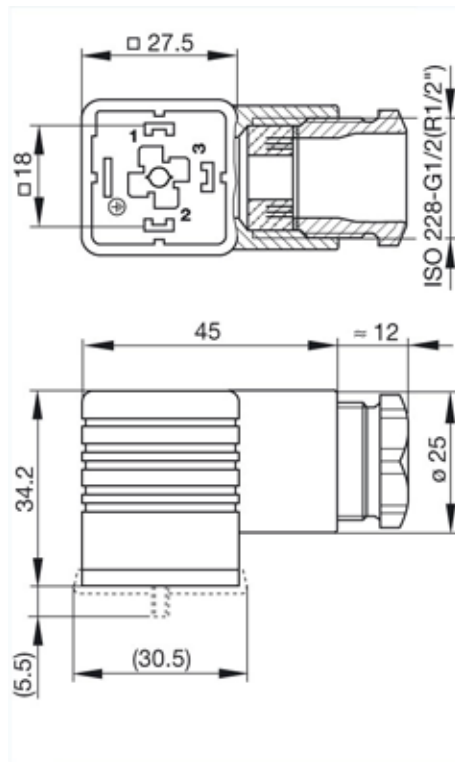

Rectangular Connectors GDM-Series GDM 3014 J schwarz/black

Industrial Connecting Solutions:Rectangular Connectors:Valve Connectors (Type A -B -C):Type A:Field Attachable Valve Connectors:Valve Connectors (DIN EN 175 301-803):GDM 3014 J schwarz/black
<https://e-catalog.hirschmann.com:443/link/57078-24228-256261-256266-256270-276215-24311-34895/en/conf/ui/state>

Picture

Drawing

Belden Deutschland GmbH

Im Gewerbepark 2
58579 Schalksmühle
Germany
Phone: +49 7127/14-1806
E-Mail: icos-sales@belden.com

The information published in the websites has been compiled as carefully as possible. It is subject to alteration without notice in technical as well as in price-related/commercial respect. The complete information and data were available on user documentation. Mandatory information can only be obtained by a concrete query.