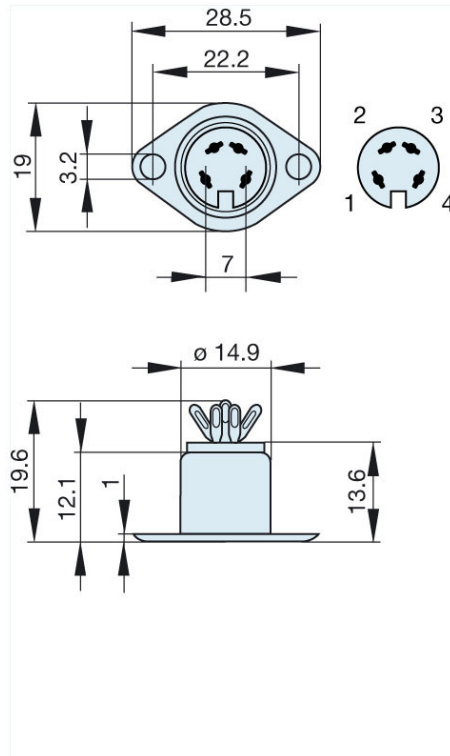

Picture
Drawing

Belden Deutschland GmbH
Im Gewerbepark 2
58579 Schalksmühle
Germany
Phone: +49 7127/14-1806
E-Mail: icos-sales@belden.com

The information published in the websites has been compiled as carefully as possible. It is subject to alteration without notice in technical as well as in price-related/commercial respect. The complete information and data were available on user documentation. Mandatory information can only be obtained by a concrete query.