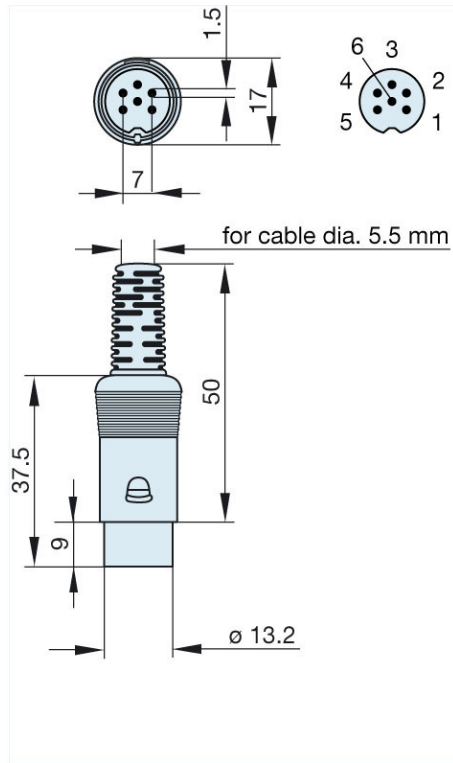

Picture
Drawing

Belden Deutschland GmbH
Im Gewerbepark 2
58579 Schalksmühle
Germany
Phone: +49 7127/14-1806
E-Mail: icos-sales@belden.com

The information published in the websites has been compiled as carefully as possible. It is subject to alteration without notice in technical as well as in price-related/commercial respect. The complete information and data were available on user documentation. Mandatory information can only be obtained by a concrete query.